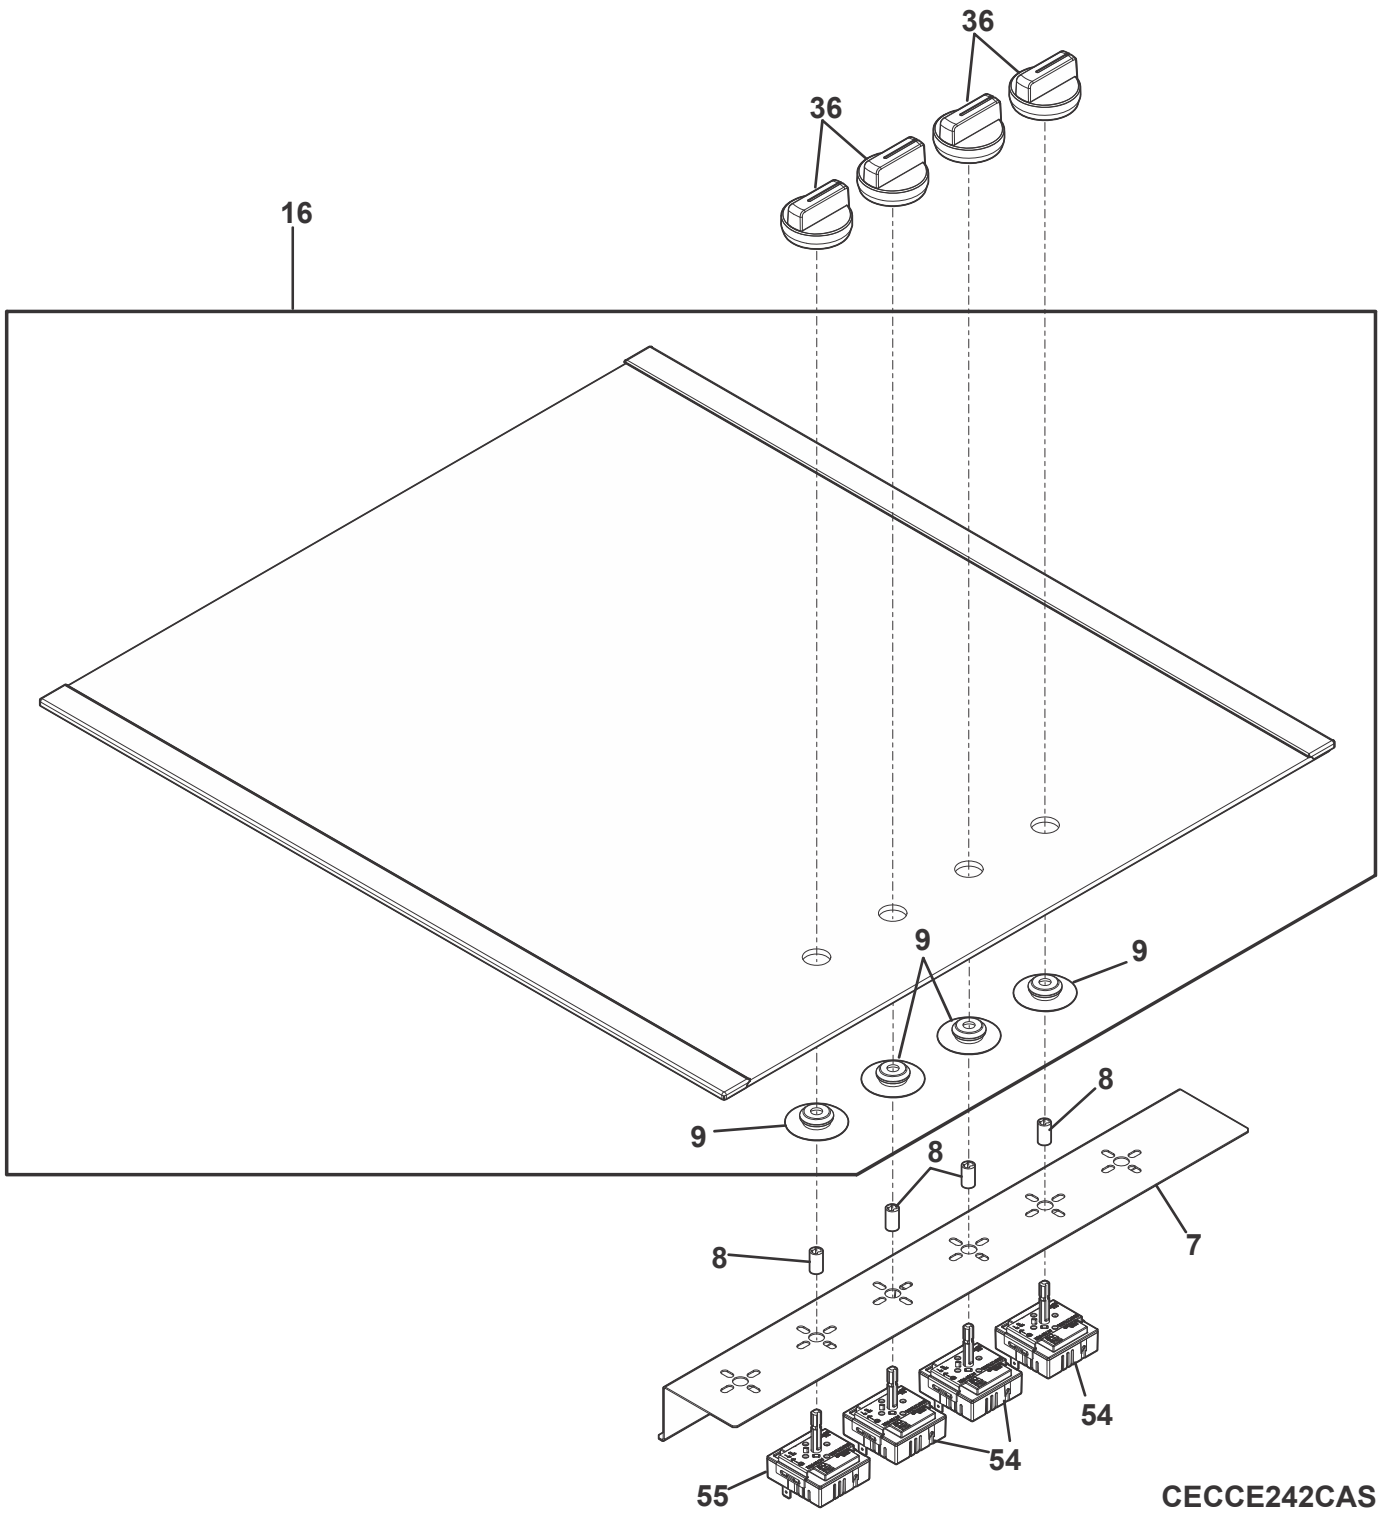

**CONTROL PANEL**

**CECCE242CAS**

**CONTROL PANEL**

---

<b>POS. NO</b>	<b>PART NO.</b>	<b>DESCRIPTION</b>
7	387372600	Bracket, support, switch mtg
8	5304515131	Spacer, silicone seal, switch shaft
9	5304515130	Bushing, knob, sealing
16	5304535473	Smoothtop, assembly, black
36	5304535474	Knob, control, stainless
54 #	5304526190	Switch, surface heating, single
55 #	5304527965	Switch, surface heating, dual
*	319224001	Screw, switch mtg., M4 x 7
*	330447900	Screw, B4, 2 x 9, 5

MAIN TOP/SURFACE UNITS

MECCE242CAS

---

**MAIN TOP/SURFACE UNITS**

---

POS. NO	PART NO.	DESCRIPTION
1	5304535471	Box, outer
2	305554400	Box, inner
3	387174602	Bracket, spring, cooktop mtg.
4	387627600	Spacer, burner box, plastic
5	5304534149	Bracket, support, plastic
6	5304534148	Cover, elbow, box & cable
6*	5304462994	Screw, 8-32 x 5/16
11	305370704	Trim, smoothtop, stainless
12	387683300	Bracket, surface element
12*	305376101	Screw, bracket, surface element
13	387372900	Spring, surface element
14 #	387812004	Light Assembly, indicator, hot surface
15 #	374063522	Element, surface, 6", 1200W
15A#	374063621	Element, surface, 7", 1800W
15B#	374064021	Element, surface, 5"/8", 750W/2200W
16	5304535473	Smoothtop, assembly, black
26	5304522050	Bracket, retainer, main top
26*	305338602	Screw
* #	5304535472	Harness, wiring, box & cable
* #	5304522496	Harness, wiring, main
*	202855101	Holder, cable
*	3131048	Screw, 8 x 5/8
*	305309608	Screw, M4
*	305452800	Screw, ground
*	330447900	Screw, B4, 2 x 9, 5