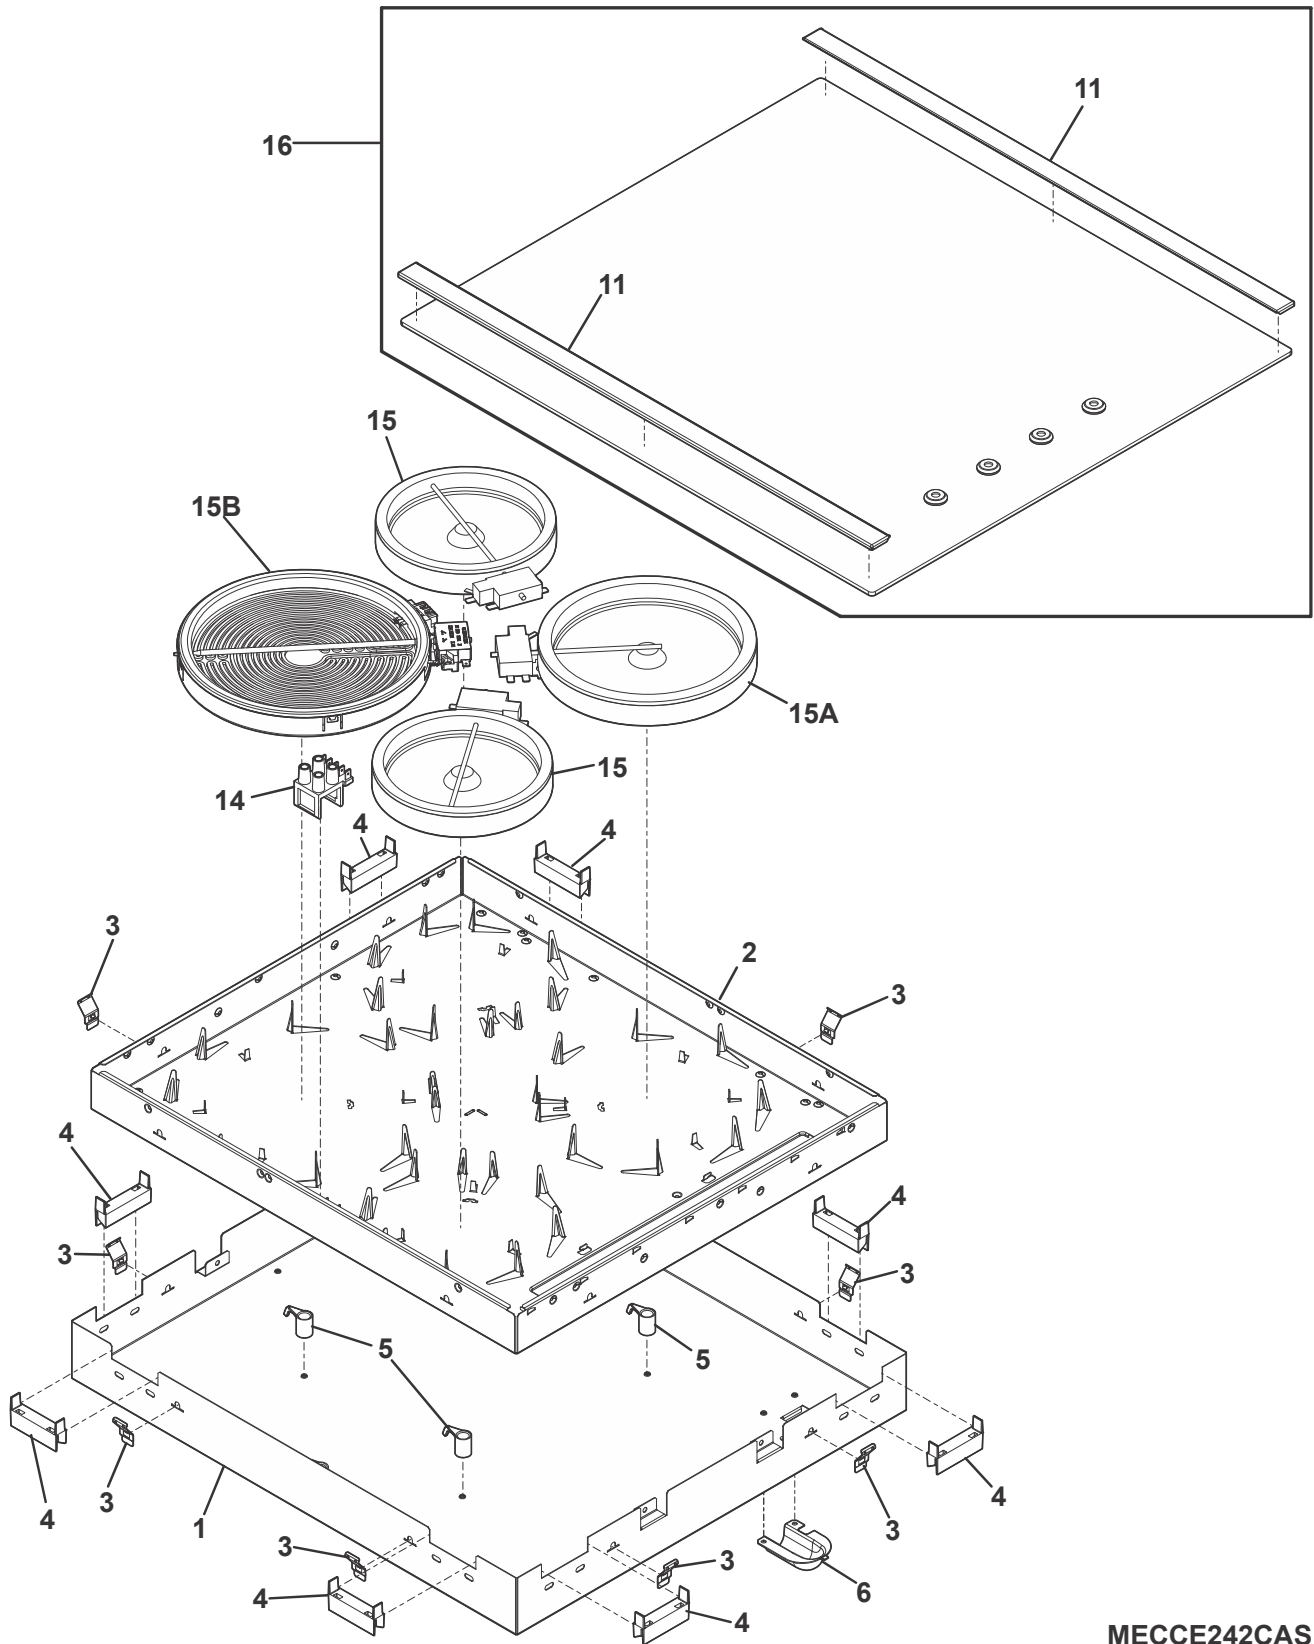

 **Electrolux**

**Frigidaire**

5855 TERRY FOX WAY  
MISSISSAUGA, ONTARIO, CANADA L5V 3E4

Publication No.  
**5995735403**  
23/06/27  
(EN/SERVICE/ECL)  
377

**24" ELECTRIC  
COOK-TOP**

Model No.  
**ECCE242CA**

**CONTROL PANEL**

**CECCE242CAS**

**CONTROL PANEL**

---

<b>POS. NO</b>	<b>PART NO.</b>	<b>DESCRIPTION</b>
7	387372600	Bracket, support, switch mtg
8	5304515131	Spacer, silicone seal, switch shaft
9	5304515130	Bushing, knob, sealing
16	5304535473	Smoothtop, assembly, black
36	5304535474	Knob, control, stainless
54 #	5304526190	Switch, surface heating, single
55 #	5304527965	Switch, surface heating, dual
*	319224001	Screw, switch mtg., M4 x 7
*	330447900	Screw, B4, 2 x 9, 5

MAIN TOP/SURFACE UNITS

MECCE242CAS

---

**MAIN TOP/SURFACE UNITS**

---

POS. NO	PART NO.	DESCRIPTION
1	5304535471	Box, outer
2	305554400	Box, inner
3	387174602	Bracket, spring, cooktop mtg.
4	387627600	Spacer, burner box, plastic
5	5304534149	Bracket, support, plastic
6	5304534148	Cover, elbow, box & cable
6*	5304462994	Screw, 8-32 x 5/16
11	305370704	Trim, smoothtop, stainless
12	387683300	Bracket, surface element
12*	305376101	Screw, bracket, surface element
13	387372900	Spring, surface element
14 #	387812004	Light Assembly, indicator, hot surface
15 #	374063522	Element, surface, 6", 1200W
15A#	374063621	Element, surface, 7", 1800W
15B#	374064021	Element, surface, 5"/8", 750W/2200W
16	5304535473	Smoothtop, assembly, black
26	5304522050	Bracket, retainer, main top
26*	305338602	Screw
* #	5304535472	Harness, wiring, box & cable
* #	5304522496	Harness, wiring, main
*	202855101	Holder, cable
*	3131048	Screw, 8 x 5/8
*	305309608	Screw, M4
*	305452800	Screw, ground
*	330447900	Screw, B4, 2 x 9, 5

WIRING DIAGRAM