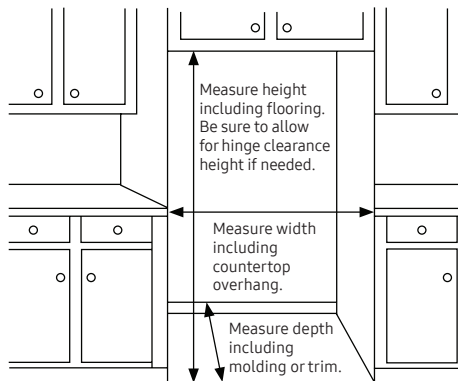

SAMSUNG

Bespoke Counter-Depth 4-Door Flex™ Refrigerator 23 cu. ft. with AI Family Hub+™ and AI Vision Inside™

Installation Specifications

1. Measure the height, width and depth of the opening, making sure to include baseboards, molding tile, countertop overhang, etc. Check to be sure there is enough room to open the door (consider walls, islands or other obstacles when measuring).
2. Refer to illustration below to determine dimensions.
3. Allow 11³/₄" of clearance on hinge side of refrigerator when installing next to a wall.
4. Allow 2" minimum clearance at rear for proper air circulation and water/electrical connections. Allow a 3³/₈" minimum clearance at sides and top for ease of installation.
5. Ensure each door and entryway in the home is wide enough for the refrigerator to be moved through easily.

For optimal usage and ability to open refrigerator doors completely, do not install next to a wall.

Please note: The following dimensions and cutout information is for planning purposes only. For complete installation details, consult manual packed with product or download manual online at [samsung.com](https://www.samsung.com).

Dimensions

Total Capacity: 22.5 cu. ft.

Refrigerator: 13.7 cu. ft.

- 1 Slide-In Shelf, 3 Tempered Glass Spill-Proof Shelves
- 2 Clear Crisper Drawers
- 6 Door Bins with 1 Gallon Door Bin
- LED Lighting

Freezer: 4.4 cu. ft.

35⁷/₈" x 73" x 28³/₄"

Dimensions (WxHxD without hinges and door):

35⁷/₈" x 70³/₄" x 24"

Weight : Stainless Steel: 341.7 lb (155 kg)

White Glass: 350.5 lb (159 kg)

Shipping Dimensions & Weight (WxHxD)

Dimensions: 38¹/₄" x 78⁵/₈" x 30⁵/₈"