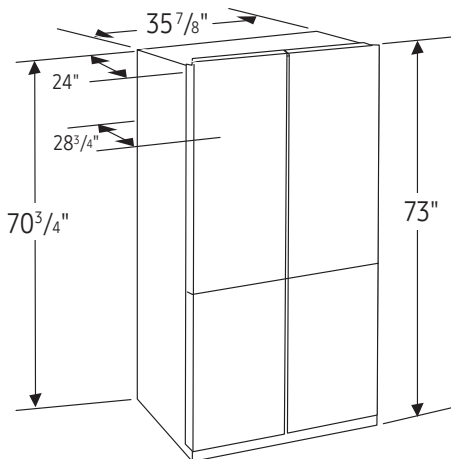

SAMSUNG

Bespoke Counter-Depth 4-Door Flex™ Refrigerator 23 cu. ft. with AI Family Hub+™ and AI Vision Inside™

Installation Specifications

1. Measure the height, width and depth of the opening, making sure to include baseboards, molding tile, countertop overhang, etc. Check to be sure there is enough room to open the door (consider walls, islands or other obstacles when measuring).
2. Refer to illustration below to determine dimensions.
3. Allow 11³/₄" of clearance on hinge side of refrigerator when installing next to a wall.
4. Allow 2" minimum clearance at rear for proper air circulation and water/electrical connections. Allow a 3³/₈" minimum clearance at sides and top for ease of installation.
5. Ensure each door and entryway in the home is wide enough for the refrigerator to be moved through easily.

For optimal usage and ability to open refrigerator doors completely, do not install next to a wall.

Please note: The following dimensions and cutout information is for planning purposes only. For complete installation details, consult manual packed with product or download manual online at [samsung.com](https://www.samsung.com).

Dimensions

Total Capacity: 22.5 cu. ft.

Refrigerator: 13.7 cu. ft.

- 1 Slide-In Shelf, 3 Tempered Glass Spill-Proof Shelves
- 2 Clear Crisper Drawers
- 6 Door Bins with 1 Gallon Door Bin
- LED Lighting

Freezer: 4.4 cu. ft.

35⁷/₈" x 73" x 28³/₄"

Dimensions (WxHxD without hinges and door):

35⁷/₈" x 70³/₄" x 24"

Weight : Stainless Steel: 341.7 lb (155 kg)

White Glass: 350.5 lb (159 kg)

Shipping Dimensions & Weight (WxHxD)

Dimensions: 38¹/₄" x 78⁵/₈" x 30⁵/₈"