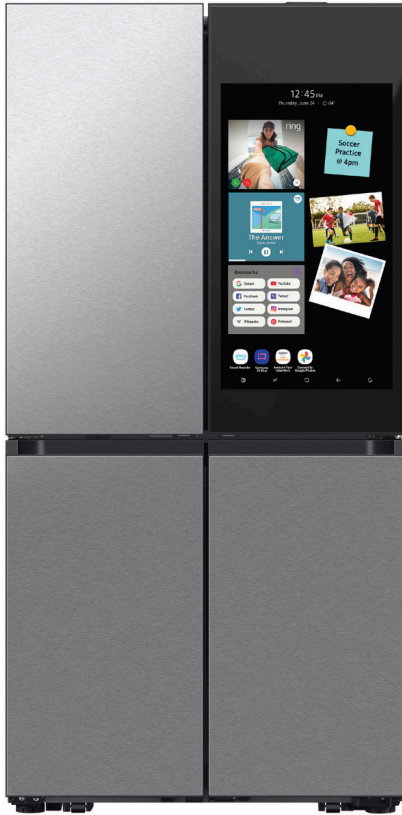

RF23DB9900QD

SAMSUNG

Bespoke Counter-Depth 4-Door Flex™ Refrigerator
23 cu. ft. with AI Family Hub+™ and AI Vision Inside™

Signature Features

AI Family Hub+™

Family Hub+™ with the industry's largest screen* lets you share pictures, stream music and videos, access recipes, and more, all from the fridge.

Compared to current Family Hub™ models

Colour Customization

Customize the design of your refrigerator with changeable door panels. Choose from a variety of colours and two finishes to create a space that fits your style.

AI Vision Inside

AI Vision Inside automatically recognizes what's in your fridge, so you always know what's inside. Access a list of what's in your fridge through the SmartThings app or Family Hub+™ screen.