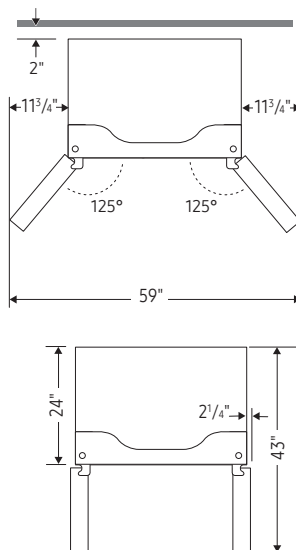

SAMSUNG

Bespoke Counter-Depth 4-Door Flex™ Refrigerator 23 cu. ft. with AI Family Hub+™ and AI Vision Inside™

Installation Specifications

1. Measure the height, width and depth of the opening, making sure to include baseboards, molding tile, countertop overhang, etc. Check to be sure there is enough room to open the door (consider walls, islands or other obstacles when measuring).
2. Refer to illustration below to determine dimensions.
3. Allow 11³/₄" of clearance on hinge side of refrigerator when installing next to a wall.
4. Allow 2" minimum clearance at rear for proper air circulation and water/electrical connections. Allow a 3³/₈" minimum clearance at sides and top for ease of installation.
5. Ensure each door and entryway in the home is wide enough for the refrigerator to be moved through easily.

For optimal usage and ability to open refrigerator doors completely, do not install next to a wall.

Please note: The following dimensions and cutout information is for planning purposes only. For complete installation details, consult manual packed with product or download manual online at [samsung.com](https://www.samsung.com).

Dimensions

Total Capacity: 22.5 cu. ft.

Refrigerator: 13.7 cu. ft.

- 1 Slide-In Shelf, 3 Tempered Glass Spill-Proof Shelves
- 2 Clear Crisper Drawers
- 6 Door Bins with 1 Gallon Door Bin
- LED Lighting

Freezer: 4.4 cu. ft.

35⁷/₈" x 73" x 28³/₄"

Dimensions (WxHxD without hinges and door):

35⁷/₈" x 70³/₄" x 24"

Weight : Stainless Steel: 341.7 lb (155 kg)

White Glass: 350.5 lb (159 kg)

Shipping Dimensions & Weight (WxHxD)

Dimensions: 38¹/₄" x 78⁵/₈" x 30⁵/₈"