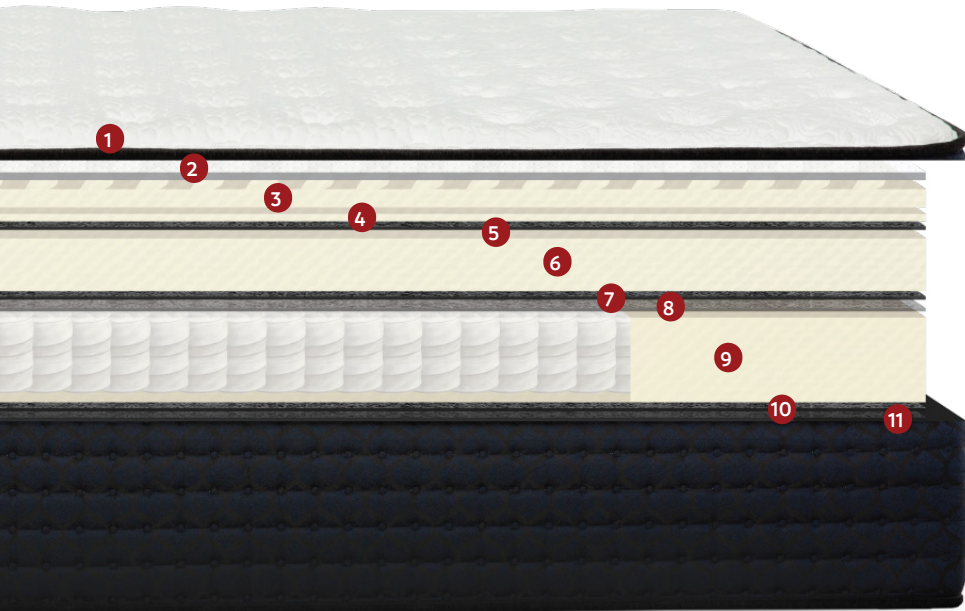

Aria

12" Mattress

1. Soft polyester Belgian damask knitted fabric.
2. 75g Polyester fibre.
3. 1.57" convoluted foam to provide exceptional support.
4. 0.4" Regular foam for support.
5. Non-Woven Fabric to help maintain and protect the layers - 40g
6. 3" Regular foam for support - 1.75lbs density
7. Non-Woven Fabric to help maintain and protect the layers - 65g
8. Thin pad for added layer support
9. 7.1" pocket spring 11½ gauge with 4" thick high-density foam frame for lateral support.
10. Thin pad for added layer support
11. Non-Woven Fabric to help maintain and protect the layers - 120g

SPECIFICATION

Coil Count					
Twin	Twin XL	Full	Queen	King	Cal. King
514	547	690	829	1050	---

tanguay