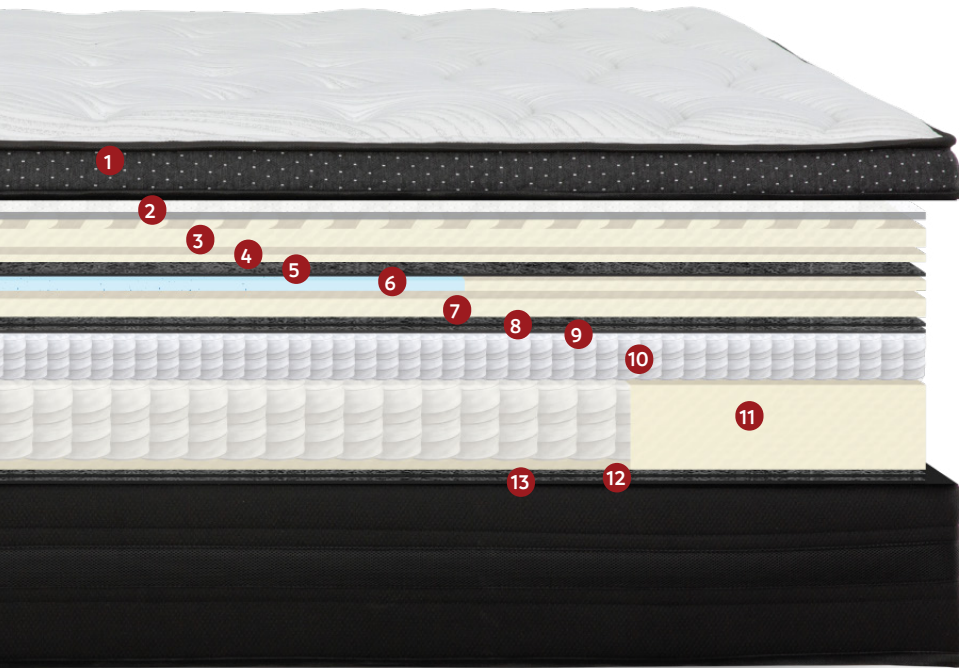

Tremblant

14.5" Mattress

1. Soft polyester Belgian damask knitted fabric.
2. 75g Polyester fibre.
3. 1.57" convoluted foam to provide exceptional support.
4. 0.4" Regular foam for support.
5. Non-Woven Fabric to help maintain and protect the layers - 25g
6. 1" Foam with lumbar gel infused memory foam for pressure relieving support
7. 1.77" Regular foam for support.
8. Non-Woven Fabric to help maintain and protect the layers - 80g
9. 450g - Grey hard felt
10. 3.15" mini pocket coil - 15 gauge
11. 6.3" pocket spring 11½ gauge with 4" thick high-density foam frame for lateral support.
12. 450g - Grey hard felt
13. Non-Woven grey fabric to help maintain and protect the layers - 110g

SPECIFICATION

Mini Coil Count					
Twin	Twin XL	Full	Queen	King	Cal. King
---	---	1014	1218	1638	---

Coil Count					
Twin	Twin XL	Full	Queen	King	Cal. King
---	---	672	800	1021	---

tanguay