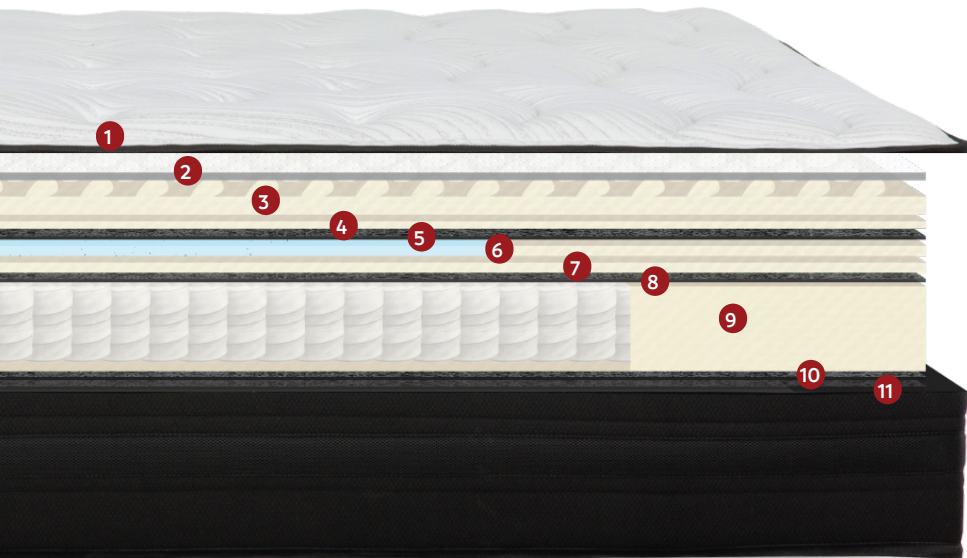

Bromont

11.5" Mattress

1. Soft polyester Belgian damask knitted fabric.
2. 75g Polyester fibre.
3. 1.57" convoluted foam to provide exceptional support.
4. 0.4" Regular foam for support.
5. Non-Woven Fabric to help maintain and protect the layers - 25g
6. 1" Foam with lumbar gel infused memory foam for pressure relieving support
7. 1" Regular foam for support.
8. 450g - Grey hard felt
9. 7.1" pocket spring 11½ gauge with 4" thick high-density foam frame for lateral support.
10. 450g - Grey hard felt
11. Non-Woven grey fabric to help maintain and protect the layers - 110g

SPECIFICATION

Coil Count					
Twin	Twin XL	Full	Queen	King	Cal. King
514	547	690	829	1050	---

tanguay