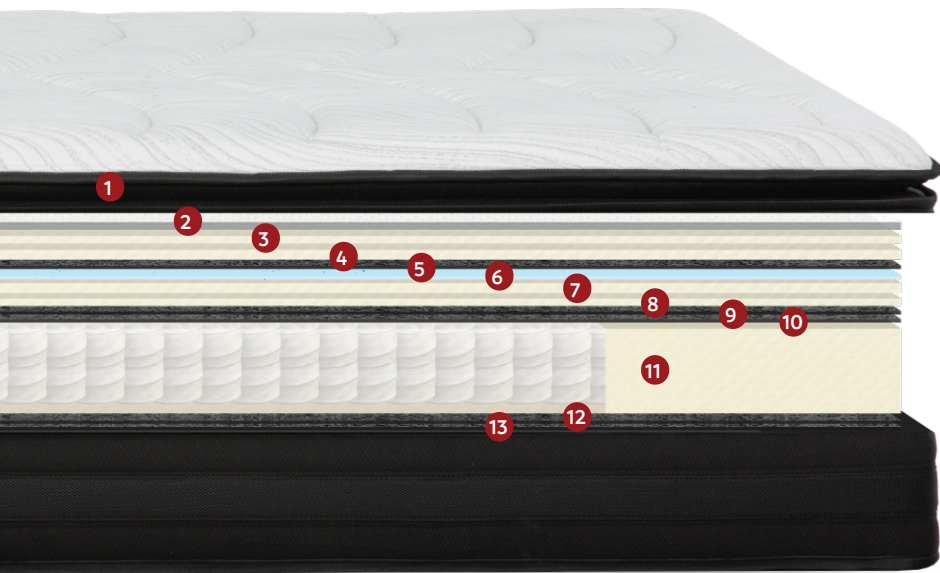

Massif

11.5" Mattress

SPECIFICATION

1. Soft polyester Belgian damask knitted fabric.
2. 75g Polyester fibre.
3. 0.79" Regular foam for support.
4. 1" Regular foam for support.
5. Non-Woven Fabric to help maintain and protect the layers - 25g
6. 04" Gel infused memory foam to distributing weight and lower body temperature.
7. 1.8" Regular foam for support.
8. 0.75" Regular foam for support.
9. Non-Woven Fabric to help maintain and protect the layers - 80g
10. 450g - Grey hard felt
11. 7.3" pocket spring 12 gauge with 4" thick high-density foam frame for lateral support.
12. 450g - Grey hard felt
13. Non-Woven Fabric to help maintain and protect the layers - 110g

Coil Count					
Twin	Twin XL	Full	Queen	King	Cal. King
514	559	672	820	1048	---

tanguay