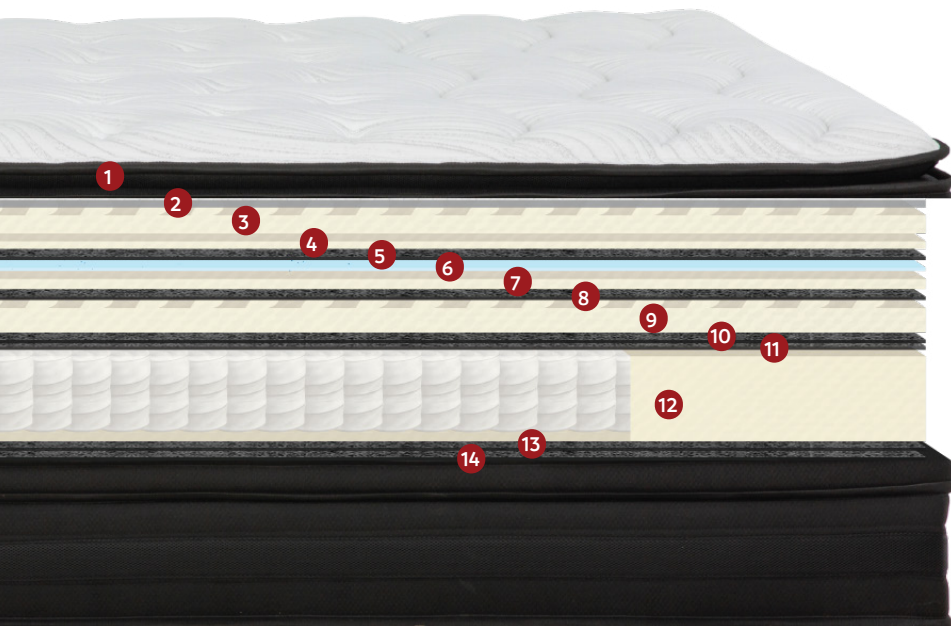

Ste Anne

13" Mattress

1. Soft polyester Belgian damask knitted fabric.
2. 75g Polyester fibre.
3. 1.57" convoluted foam to provide exceptional support.
4. 0.4" Regular foam for support.
5. Non-Woven Fabric to help maintain and protect the layers - 25g
6. 0.4" Gel infused memory foam to distributing weight and lower body temperature.
7. 0.78" Regular foam for support.
8. Non-Woven Fabric to help maintain and protect the layers - 80g
9. 2.36" convoluted foam to provide exceptional support.
10. Non-Woven Fabric to help maintain and protect the layers - 80g
11. 450g - Grey hard felt
12. 7.1" pocket spring 11½ gauge with 2" thick high-density foam frame for lateral support.
13. 450g - Grey hard felt
14. Non-Woven grey fabric to help maintain and protect the layers - 110g

Coil Count					
Twin	Twin XL	Full	Queen	King	Cal. King
582	619	764	880	1078	---

tanguay