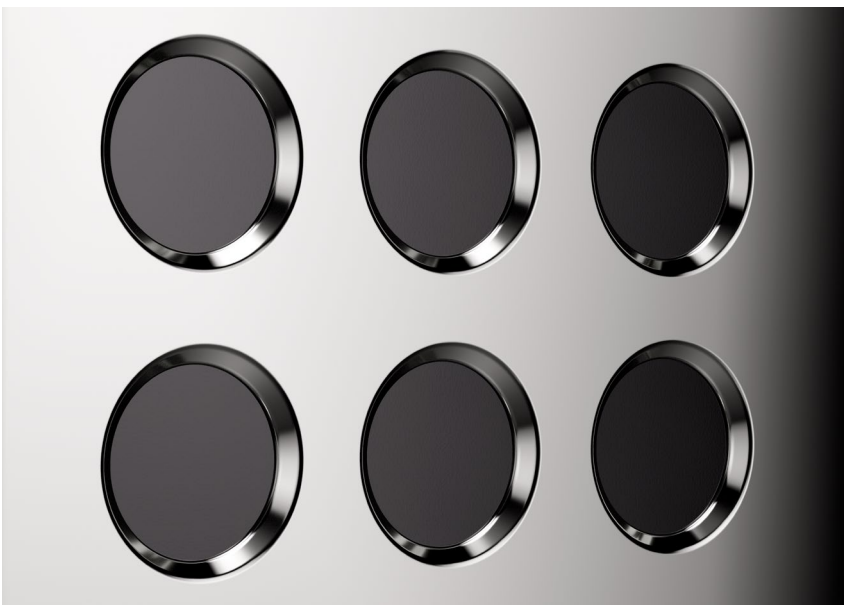

# NEW DESIGN

**Rounded sides:** ~~They have given~~ a whole new aesthetic to this perspective of the machine. The smooth curves draw the eye in, and a new vertical orientation for the Rocket logo

**Focus on the holes:** The distinctive circles on the machine sides have been accentuated with a debossing treatment, giving them a three-dimensional quality