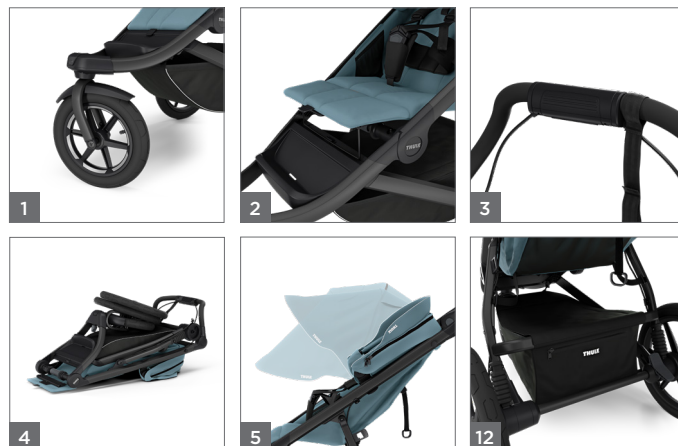

THULE URBAN GLIDE 3

Thule Urban Glide 3

The ultimate full-size, iconic all-terrain stroller, perfect for both newborns and toddlers. Updated with more comfort features, the built-in legrest, upright, comfortable seat with adjustable recline and full coverage canopy with ventilation makes for a comfortable ride all-day, everywhere.

1. The swivel front wheel, which locks into place for higher speeds, combined with large rear wheels, makes the stroller lightweight and easy to maneuver
2. Built-in legrest and comfortable seat with adjustable recline gives full child comfort all day whether taking in the sights or a nap
3. Integrated twist hand brake for smooth, safe speed control in any terrain
4. Easy, one-hand, compact fold with self-stand feature for easy storage and transportation
5. Large canopy with full coverage and ventilation ensures your child is comfortable
6. A large cargo basket with a zip-top cover, a rear mesh pocket, and two mesh compartments for snacks or toys provides ample space for everything you need
7. Ergonomic, adjustable handlebar for maximum parent comfort
8. Secure and comfortable seat with easily adjustable, padded 5-point harness
9. Reflective feature on canopy and wheels ensures visibility and safety
10. Peak-a-boo window lets you check on your sleeping child without disturbing them

1

MODEL NUMBER

10101972
10101973
10101974

AVAILABLE

February 2024

FOLDED DIMENSIONS (L x W x H)

88 x 58 x 31 cm / 34.6 x 22.8 x 12.2 in

UNFOLDED DIMENSIONS (L x W x H)