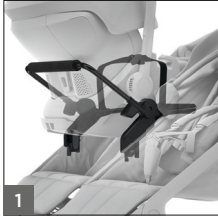

THULE URBAN GLIDE 3 CAR SEAT ADAPTER DOUBLE
- UNIVERSAL

Thule Urban Glide 3 car seat adapter double – Universal

Let's you quickly attach a car seat to the stroller when going from car to stroller, or from stroll back into house or car.

- 1. Easy click-in installation and removal
- 2. Compatible with Chicco and other car seat model brands (see fitting compatibility)
- 3. Approved up to 9 kg / 20 lbs (child weight)

MODEL NUMBER
20110764

* Stroller canopy must be removed when using this car seat.