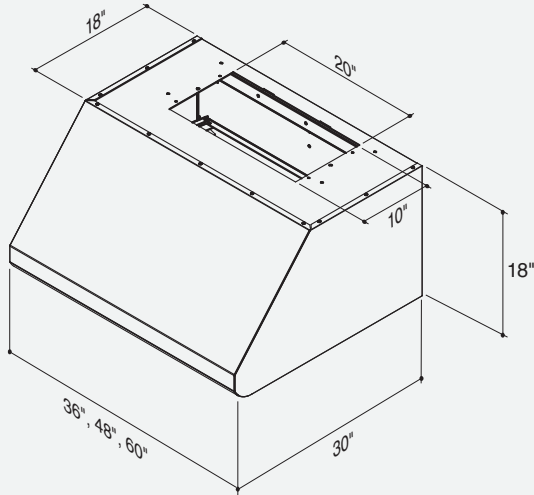

Installation height above the cooking surface: 36"

Standard Flue Cover

Corrosion-resistant flue cover in professional-grade stainless steel attaches to the top of the range hood shell. Available in 30"-54" telescopic heights.

- Telescopic 30"-54" = 10'-12' ceiling

HOOD SIZES*

Modular Internal or External (blower sold separately) —
Depth: 30"

36" WPD39M36SB

48" WPD39M48SB 60" WPD39M60SB

* For exact dimensions, please refer to the technical drawing of each model.

FEATURES

Finish	Corrosion-Resistant Stainless Steel (Grade 304)
Lighting Type	LED, 6 W, GU10, R16
Number of Lamps	2 on 36" | 3 on 48" and 60"
Lighting Levels	2
Lighting Lamps Included	Yes
Control Type	Infinite Speed, Rotary, Illuminated ON/OFF with Last Memory Setting
Control Features	Heat Sentry™
Remote Control	Not Available
Filter Type	304 Stainless Steel Baffle
Grease Tray and Rail	Non-stick
Non-ducted Capability	No

HOOD BLOWER OPTIONS (blower sold separately)

Internal Modular	P12
Max Blower CFM*	1300
External In-line	ILB11
Max Blower CFM*	1500
External Exterior	EB15
Max Blower CFM*	1650

Refer to blower's specification sheets for HVI performance (sones & CFM).

ACCESSORIES

Flue Cover (Standard Depth) 30"-54" AEWPD3054SB

INSTALLATION REQUIREMENTS

Amps @ 120 V	6.4 Max
Electrical Connection	Direct Wire
Duct Size: Internal Blower	10"
Duct Direction	Vertical
Backdraft Damper	Not Included

*MAX Blower CFM indicates the performance of the hood blower in open air and is not HVI certified.