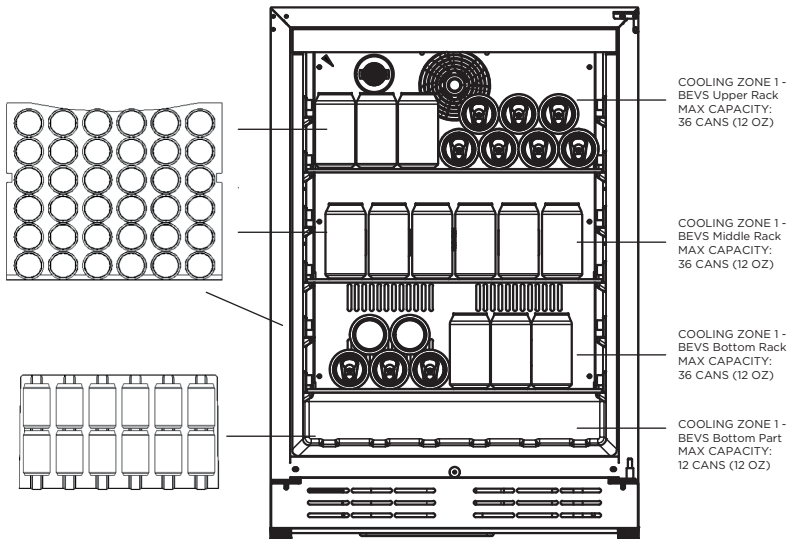

ELICA'S EXCLUSIVE PLUS FEATURES

RISERVA - EBS51SS1 creates the dream conditions for your favorite seltzer drinks. This 24" undercabinet refrigerator has the capacity to fit up to 120 cans (12oz). Featuring 3 adjustable slide out Tempered Glass shelves, 304 Stainless Steel

frame with double layered UV resistant glass door and an exclusive concealed hinge design that delivers a more refined appear and tighter fit within cabinetry.

STORAGE CAPACITY

TOTAL MAX CAPACITY: 120 CANS (12 oz).

*Do not exceed Max Capacity, avoid product damage and losing warranty validation

EBS51SS1

Beverage Center | SINGLE DOOR SINGLE ZONE

PRODUCT DESCRIPTION EBS51SS1		ELECTRICAL SPECIFICATIONS	
Width	24"	Compressor Brand	Embraco
Dimensions	23 13/32" W x 33 13/16" H x 23 5/8" D	Min. Circuit Required	15A
Weight	128 lbs	AC Power	110-120V/60HZ
Installation Type	Built-in and Free Standing	Amperage	0.95A
Refrigerant Type	R600a	Plug Type	B
Volume	4.8 cu ft (135L)	OTHER FEATURES	
Total Capacity	> 120 cans (12 oz cans)	Superior Full Extension Racks	
Temperature Range	34 to 65°F	Beverage Shelving made of Tempered Glass	
Sound Level	39 dBA	White LED Lights with 3 level KELVIN shade adjustment	
Door Finish	304 Stainless Steel + Glass	Anti Vibration Technology	
Cabinet Finish	Black	Double Panel Tempered Glass Door, UV coated	
Interior Finish	Black	Sabbath Mode	
Hinge Design	Concealed	Stylish look with tubular handle	
Lighting	3 Level White LED	Anti Damping System	
Shelving	3 Adjustable - Slide Out-Tempered Glass Shelves with Metal front Trim (without rollers)	Carbon Filter Replacement	L00114-1
		KITS	
Controls	Capacitive Touch Display with White Numbers	PRO Handle	KIT0175505
DOOR		WARRANTY	
Door Handle	Tubular	2+1 Year Parts and In-Home Labor Warranty. Third year awarded after product registration on www.elica.com	
Door Glass	Tinted Dual Pane, Low-e Argon-filled		
Reversible Door	Yes		