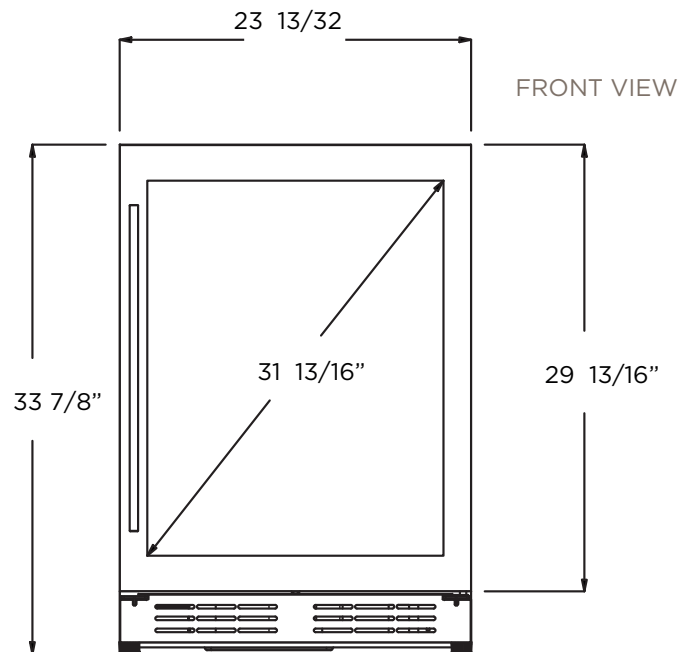

ELICA'S EXCLUSIVE PLUS FEATURES

RISERVA - EBS51SS1 creates the dream conditions for your favorite seltzer drinks. This 24" undercabinet refrigerator has the capacity to fit up to 120 cans (12oz). Featuring 3 adjustable slide out Tempered Glass shelves, 304 Stainless Steel

frame with double layered UV resistant glass door and an exclusive concealed hinge design that delivers a more refined appear and tighter fit within cabinetry.

STORAGE CAPACITY

TOTAL MAX CAPACITY: 120 CANS (12 oz).

*Do not exceed Max Capacity, avoid product damage and losing warranty validation

EBS51SS1

Beverage Center | SINGLE DOOR SINGLE ZONE

PRODUCT DESCRIPTION EBS51SS1		ELECTRICAL SPECIFICATIONS	
Width	24"	Compressor Brand	Embraco
Dimensions	23 13/32" W x 33 13/16" H x 23 5/8" D	Min. Circuit Required	15A
Weight	128 lbs	AC Power	110-120V/60HZ
Installation Type	Built-in and Free Standing	Amperage	0.95A
Refrigerant Type	R600a	Plug Type	B
Volume	4.8 cu ft (135L)	OTHER FEATURES	
Total Capacity	> 120 cans (12 oz cans)	Superior Full Extension Racks	
Temperature Range	34 to 65°F	Beverage Shelving made of Tempered Glass	
Sound Level	39 dBA	White LED Lights with 3 level KELVIN shade adjustment	
Door Finish	304 Stainless Steel + Glass	Anti Vibration Technology	
Cabinet Finish	Black	Double Panel Tempered Glass Door, UV coated	
Interior Finish	Black	Sabbath Mode	
Hinge Design	Concealed	Stylish look with tubular handle	
Lighting	3 Level White LED	Anti Damping System	
Shelving	3 Adjustable - Slide Out-Tempered Glass Shelves with Metal front Trim (without rollers)	Carbon Filter Replacement	L00114-1
		KITS	
Controls	Capacitive Touch Display with White Numbers	PRO Handle	KIT0175505
DOOR		WARRANTY	
Door Handle	Tubular	2+1 Year Parts and In-Home Labor Warranty. Third year awarded after product registration on www.elica.com	
Door Glass	Tinted Dual Pane, Low-e Argon-filled		
Reversible Door	Yes		