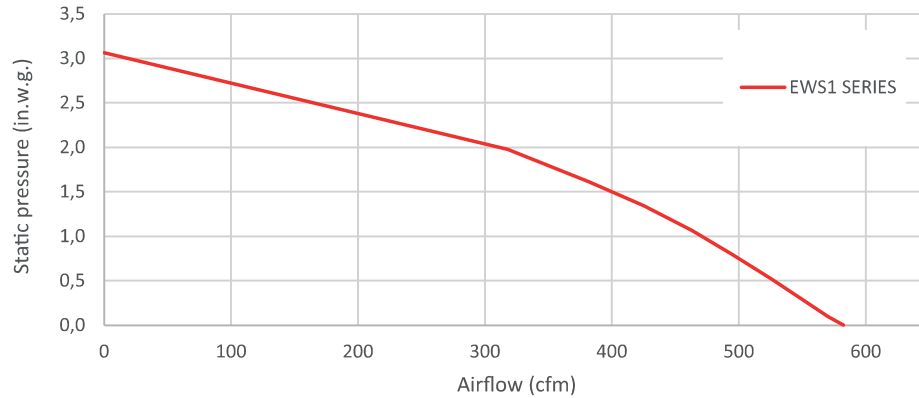

SIZE	STAINLESS	BLACK STAINLESS	GREASE FILTERS (replacement)	NON-DUCTED FILTERS
30 in.	EWS1306SS	EWS1306BLS	S1113821 (pair)	SV22759 (pair)
36 in.	EWS1366SS	---	S1113821 (pair)	SV22759 (pair)

FEATURES	
Max. Blower CFM†	650 CFM
Control type	2-speed Rocker Switch
Delay off	no
Filter Clean Reminder	no
Heat Sentry™	no
ADA Capable	yes
Lighting	2-level LED modules (included)
Grease Filters	Micro Mesh (Qty. 2)
ENERGY STAR®	no
Code Ready Technology (Allows to limit the airflow under 300 CFM)	yes
Recirculation	Non-ducted filters sold separately
AC INPUT	
120 V, 60 Hz - 3.4 AMPS	
OPTIONAL ACCESSORIES	
Non-Duct Kit	ANKWCPST1
Flue Extension (9' to 11' ceiling height)	AEWCST1SS (not available for EWS1306BLS)
Make-up Air Dampers	MD6TU, MD8TU and MD10TU
ADA Kit	HAWSK3
MOUNTING HEIGHT	
24 in. to 30 in. from cooktop to bottom of hood	
LIMITED WARRANTY	
1-year (See installation instructions for full warranty text.)	
FOR INDOOR USE ONLY	

Dimensions shown in inches.

HVI PERFORMANCE							
Series	Duct Size and Orientation	Damper	Sones		CFM		
			Low	High	Low	High 0.25 in. w.g.	High 0.1 in. w.g.
EWS1	6-in. Round - Vertical	Included	1.4	12.0	180	550	570