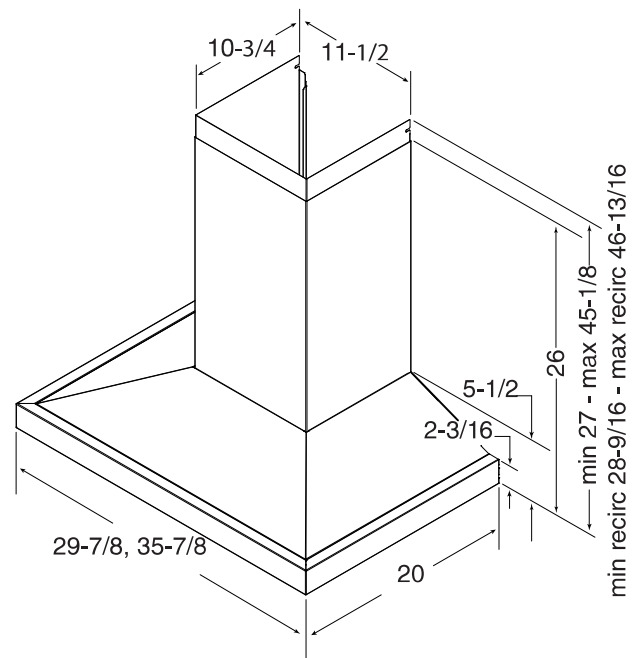

SIZE	STAINLESS	BLACK STAINLESS	GREASE FILTERS (replacement)	NON-DUCTED FILTERS
30 in.	EWS1306SS	EWS1306BLS	S1113821 (pair)	SV22759 (pair)
36 in.	EWS1366SS	---	S1113821 (pair)	SV22759 (pair)

FEATURES	
Max. Blower CFM†	650 CFM
Control type	2-speed Rocker Switch
Delay off	no
Filter Clean Reminder	no
Heat Sentry™	no
ADA Capable	yes
Lighting	2-level LED modules (included)
Grease Filters	Micro Mesh (Qty. 2)
ENERGY STAR®	no
Code Ready Technology (Allows to limit the airflow under 300 CFM)	yes
Recirculation	Non-ducted filters sold separately
AC INPUT	
120 V, 60 Hz - 3.4 AMPS	
OPTIONAL ACCESSORIES	
Non-Duct Kit	ANKWCPST1
Flue Extension (9' to 11' ceiling height)	AEWCST1SS (not available for EWS1306BLS)
Make-up Air Dampers	MD6TU, MD8TU and MD10TU
ADA Kit	HAWSK3
MOUNTING HEIGHT	
24 in. to 30 in. from cooktop to bottom of hood	
LIMITED WARRANTY	
1-year (See installation instructions for full warranty text.)	
FOR INDOOR USE ONLY	

Dimensions shown in inches.

HVI PERFORMANCE							
Series	Duct Size and Orientation	Damper	Sones		CFM		
			Low	High	Low	High 0.25 in. w.g.	High 0.1 in. w.g.
EWS1	6-in. Round - Vertical	Included	1.4	12.0	180	550	570