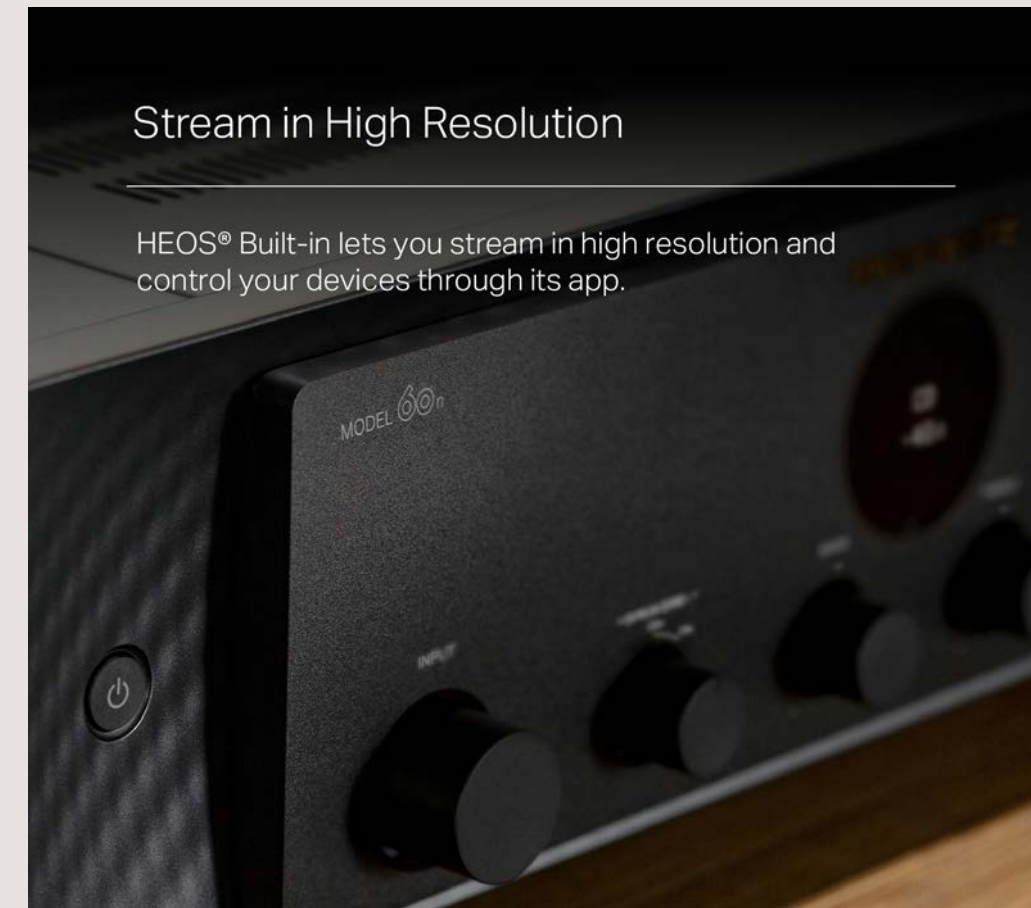

TEXT OVERLAYS

Text overlay designs can be used to highlight key features and technologies of MODEL 60n as well as its visual design characteristics.

[Editable templates can be found on the Hub here.](#)