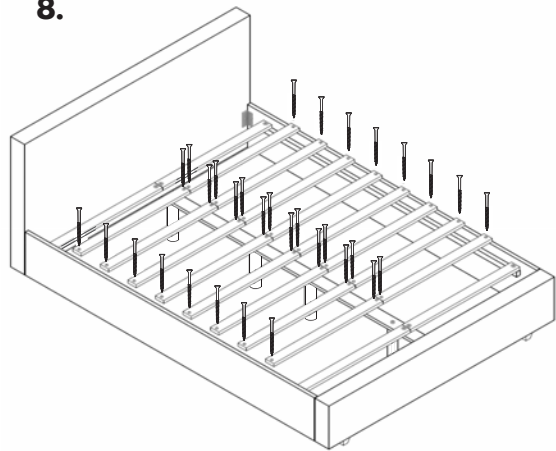

1.

4.

2.

5.

3.

6.

7.

8.

9.

ROSEMOUNT
CANADIAN MADE FURNITURE

**TITUS
FURNITURE**

100 Dolomite Dr., Toronto, On. M3J 2N2

“BOX B” ASSEMBLY INSTRUCTIONS

BEFORE ASSEMBLY

Check all parts listed are in box (if any parts are missing, or damaged, contact the store you purchased this item from immediately). Read ALL assembly instructions. Failure to assemble correctly may result in damage to the product.

		S	D	Q	K
1		1	1	1	1
2		13	26	26	13
3		0	1	1	2
4		2	2	2	2
5		0	4	4	8
6		2	2	2	2
7		1	1	1	1
A	.5"	12	12	12	12
B	.75"	8	8	8	8
C	1.5"	26	52	52	52
D		2	2	2	2