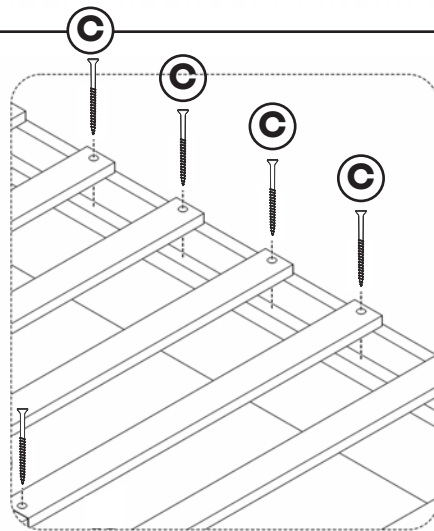

1.

4.

2.

5.

3.

6.

7.

8.

9.

ROSEMOUNT
CANADIAN MADE FURNITURE

**TITUS
FURNITURE**

100 Dolomite Dr., Toronto, On. M3J 2N2

“BOX B” ASSEMBLY INSTRUCTIONS

BEFORE ASSEMBLY

Check all parts listed are in box (if any parts are missing, or damaged, contact the store you purchased this item from immediately). Read ALL assembly instructions. Failure to assemble correctly may result in damage to the product.

		S	D	Q	K
1		1	1	1	1
2		13	26	26	13
3		0	1	1	2
4		2	2	2	2
5		0	4	4	8
6		2	2	2	2
7		1	1	1	1
A	.5"	12	12	12	12
B	.75"	8	8	8	8
C	1.5"	26	52	52	52
D		2	2	2	2