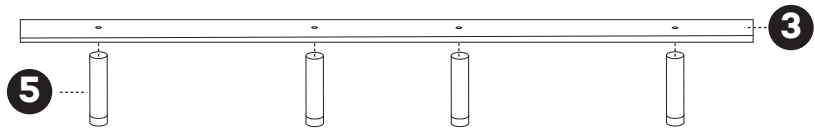

1.

4.

2.

5.

3.

6.

7.

8.

9.

ROSEMOUNT
CANADIAN MADE FURNITURE

**TITUS
FURNITURE**

100 Dolomite Dr., Toronto, On. M3J 2N2

“BOX B” ASSEMBLY INSTRUCTIONS

BEFORE ASSEMBLY

Check all parts listed are in box (if any parts are missing, or damaged, contact the store you purchased this item from immediately). Read ALL assembly instructions. Failure to assemble correctly may result in damage to the product.

		S	D	Q	K
1		1	1	1	1
2		13	26	26	13
3		0	1	1	2
4		2	2	2	2
5		0	4	4	8
6		2	2	2	2
7		1	1	1	1
A	.5"	12	12	12	12
B	.75"	8	8	8	8
C	1.5"	26	52	52	52
D		2	2	2	2