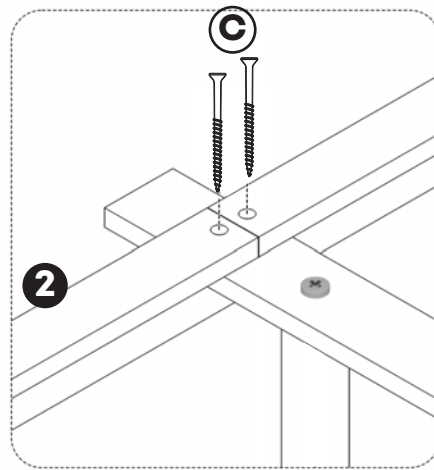

7.

8.

9.

ROSEMOUNT
CANADIAN MADE FURNITURE

**TITUS
FURNITURE**

100 Dolomite Dr., Toronto, On. M3J 2N2

“BOX B” ASSEMBLY INSTRUCTIONS

BEFORE ASSEMBLY

Check all parts listed are in box (if any parts are missing, or damaged, contact the store you purchased this item from immediately). Read ALL assembly instructions. Failure to assemble correctly may result in damage to the product.

		S	D	Q	K
1		1	1	1	1
2		13	26	26	13
3		0	1	1	2
4		2	2	2	2
5		0	4	4	8
6		2	2	2	2
7		1	1	1	1
A	.5"	12	12	12	12
B	.75"	8	8	8	8
C	1.5"	26	52	52	52
D		2	2	2	2