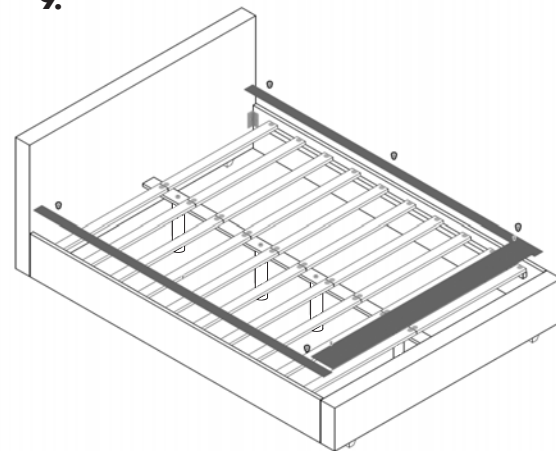

1.

4.

2.

5.

3.

6.

7.

8.

9.

ROSEMOUNT
CANADIAN MADE FURNITURE

**TITUS
FURNITURE**

100 Dolomite Dr., Toronto, On. M3J 2N2

“BOX B” ASSEMBLY INSTRUCTIONS

BEFORE ASSEMBLY

Check all parts listed are in box (if any parts are missing, or damaged, contact the store you purchased this item from immediately). Read ALL assembly instructions. Failure to assemble correctly may result in damage to the product.

		S	D	Q	K
1		1	1	1	1
2		13	26	26	13
3		0	1	1	2
4		2	2	2	2
5		0	4	4	8
6		2	2	2	2
7		1	1	1	1
A	.5"	12	12	12	12
B	.75"	8	8	8	8
C	1.5"	26	52	52	52
D		2	2	2	2