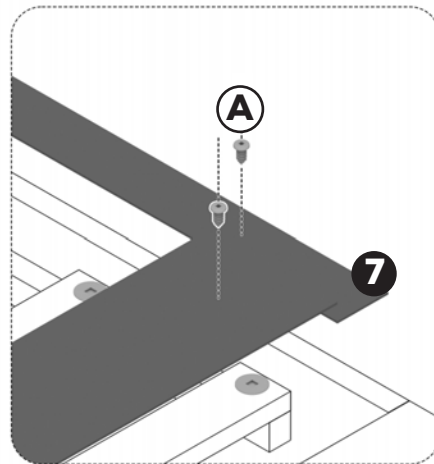

9.

ROSEMOUNT
CANADIAN MADE FURNITURE

**TITUS
FURNITURE**

100 Dolomite Dr., Toronto, On. M3J 2N2

“BOX B” ASSEMBLY INSTRUCTIONS

BEFORE ASSEMBLY

Check all parts listed are in box (if any parts are missing, or damaged, contact the store you purchased this item from immediately). Read ALL assembly instructions. Failure to assemble correctly may result in damage to the product.

		S	D	Q	K
1		1	1	1	1
2		13	26	26	13
3		0	1	1	2
4		2	2	2	2
5		0	4	4	8
6		2	2	2	2
7		1	1	1	1
A	.5"	12	12	12	12
B	.75"	8	8	8	8
C	1.5"	26	52	52	52
D		2	2	2	2