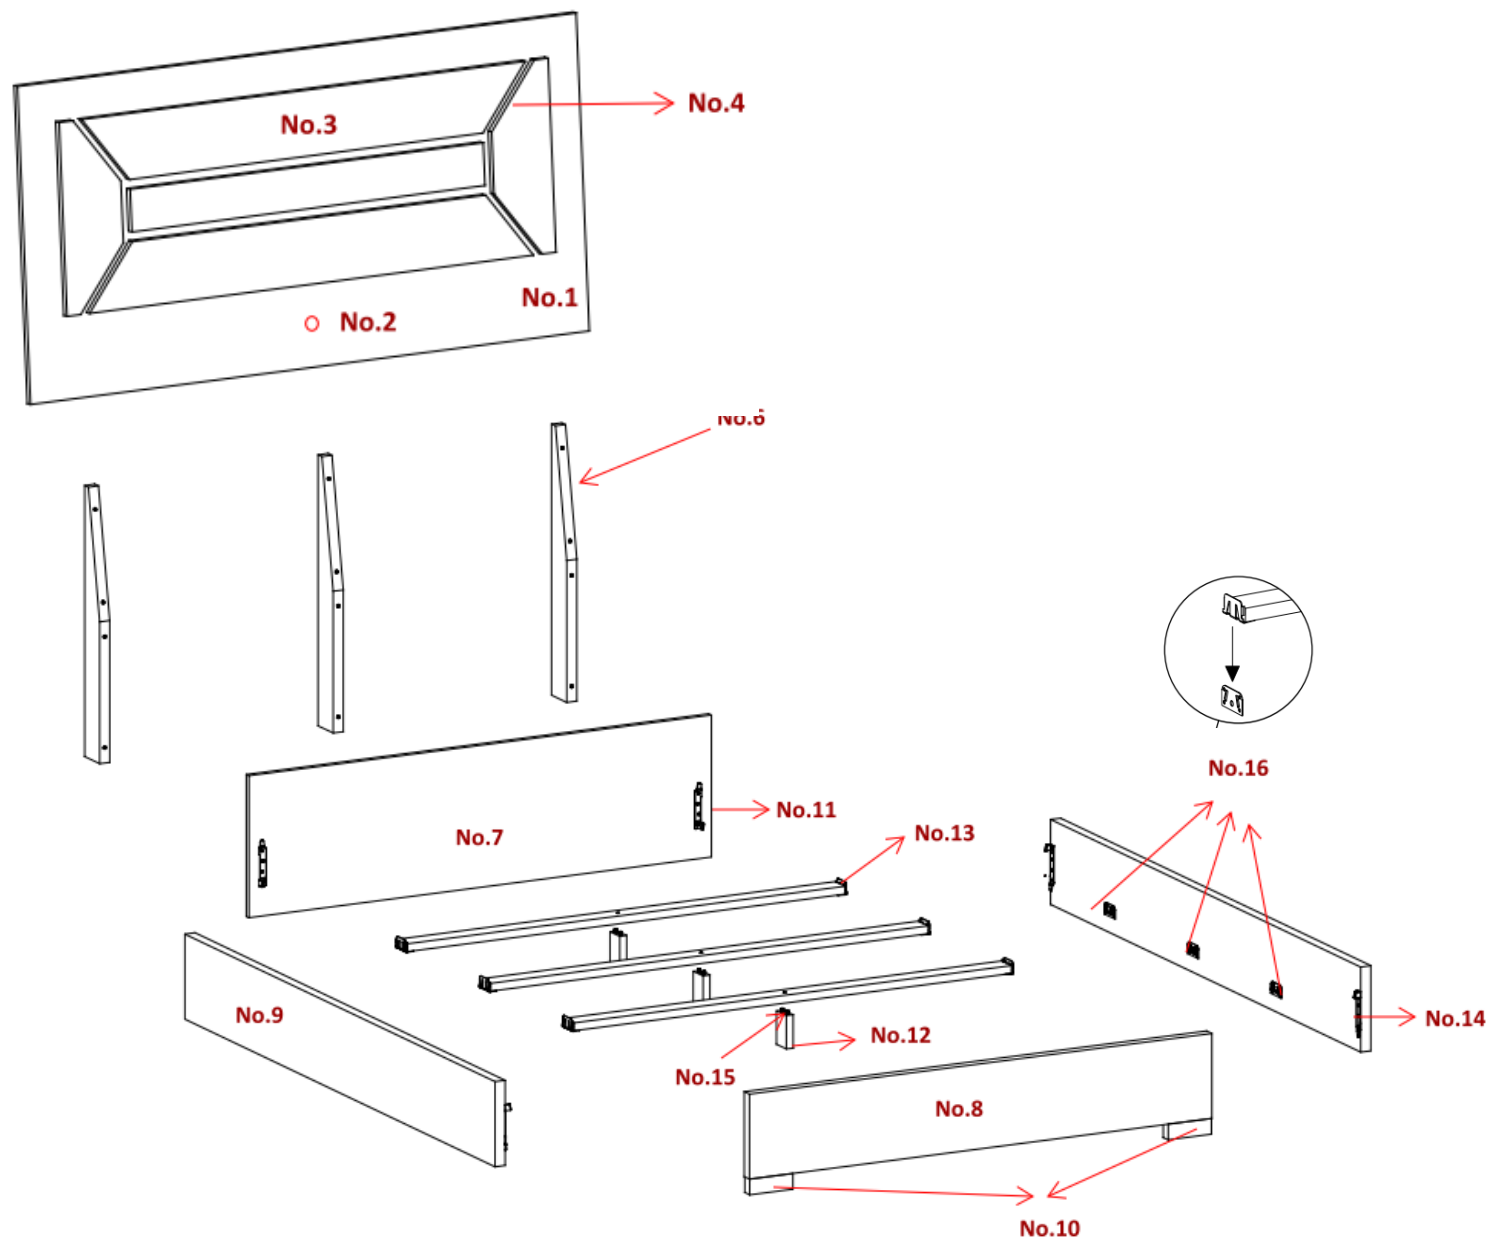

QUEEN BED PANAMA

FINISHING :

- MATT GREY
- DARK GREY GL
- WHITE GL

- No. 1 → HEADBOARD PANEL
- No. 2 → SWITCH
- No. 3 → LED PANEL
- No. 4 → LED LIGHT
- No. 5 → LED TRANSFORMER
- No. 6 → HEADBOARD SUPPORTS BAR
- No. 7 → UNDER HEADBOARD PANEL
- No. 8 → FOOTBOARD
- No. 9 → SIDE BOARDS
- No. 10 → LEGS COMPLETE W/HARDWARE
- No. 11 → HEAD/FOOTBOARD BAYONET
- No. 12 → LEGS FOR SLATS
- No. 13 → SLATS
- No. 14 → SIDE BOARDS BAYONET
- No. 15 → WOOD DOWEL
- No. 16 → HARDWARE FOR SLATS

QUEEN BED HEADBOARD BACKSIDE