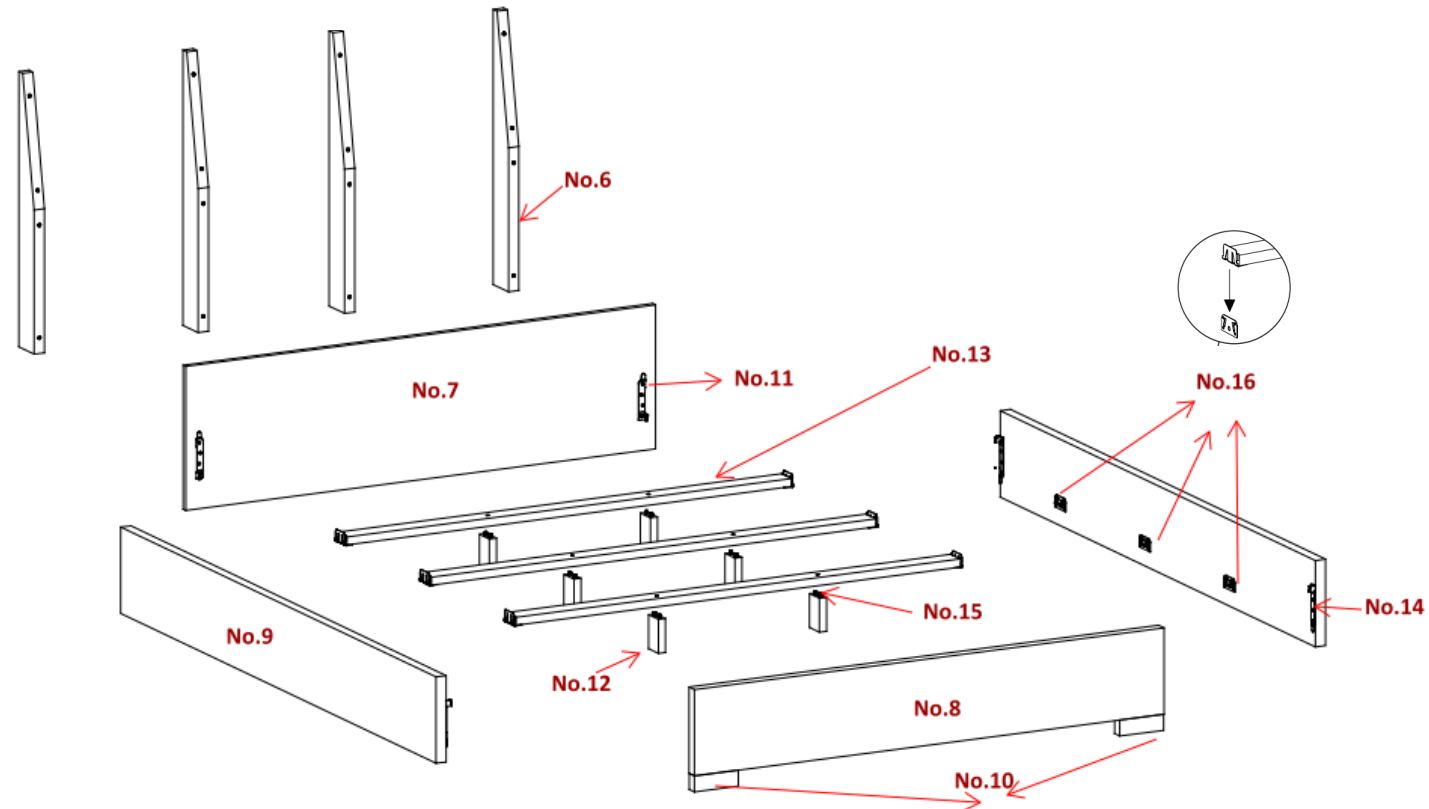

KING BED PANAMA

FINISHING:

- MATT GREY
- DK GREY GL
- WHITE GL

- No. 1 → HEADBOARD PANEL
- No. 2 → SWITCH
- No. 3 → LED PANEL
- No. 4 → LED LIGHT
- No. 5 → LED TRANSFORMER
- No. 6 → HEADBOARD SUPPORTS BAR
- No. 7 → UNDER HEADBOARD PANEL
- No. 8 → FOOTBOARD
- No. 9 → SIDE BOARDS
- No. 10 → LEGS COMPLETE W/HARDWARE
- No. 11 → HEAD/FOOTBOARD BAYONET
- No. 12 → LEGS FOR SLATS
- No. 13 → SLATS
- No. 14 → SIDE BOARDS BAYONET
- No. 15 → WOOD DOWEL
- No. 16 → HARDWARE FOR SLATS

KING BED HEADBOARD BACKSIDE