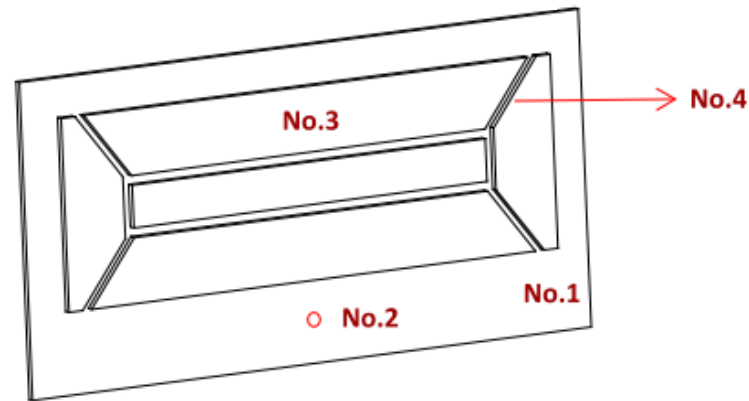

KING BED PANAMA

FINISHING:

- MATT GREY
- DK GREY GL
- WHITE GL

- No. 1 → HEADBOARD PANEL
- No. 2 → SWITCH
- No. 3 → LED PANEL
- No. 4 → LED LIGHT
- No. 5 → LED TRANSFORMER
- No. 6 → HEADBOARD SUPPORTS BAR
- No. 7 → UNDER HEADBOARD PANEL
- No. 8 → FOOTBOARD
- No. 9 → SIDE BOARDS
- No. 10 → LEGS COMPLETE W/HARDWARE
- No. 11 → HEAD/FOOTBOARD BAYONET
- No. 12 → LEGS FOR SLATS
- No. 13 → SLATS
- No. 14 → SIDE BOARDS BAYONET
- No. 15 → WOOD DOWEL
- No. 16 → HARDWARE FOR SLATS

KING BED HEADBOARD BACKSIDE