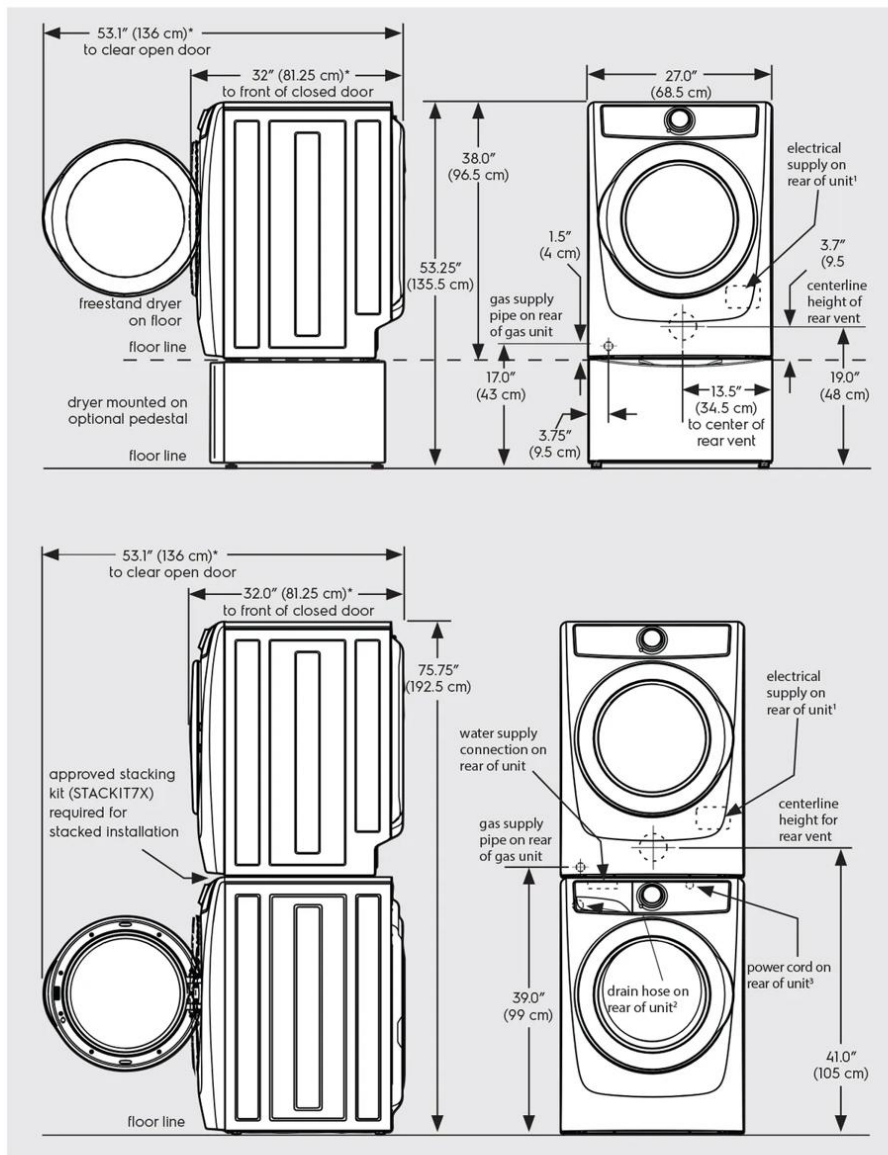

CANADA • 5855 Terry Fox Way • Mississauga, ON L5V 3E4 • 1-800-265-8352 • electrolux.ca

Installation Diagram

Dryer dimensions

* Connection of water inlet hose on steam dryer adds 3/4 in. (2 cm) to installation depth.

¹ Power supply cord length on gas dryer or electric Canadian dryer approximately 60 inches (152.5 cm).

² Drain hose length on washer approximately 59 inches (150 cm).

³ Power supply cord length on washer approximately 60 inches (152.5 cm).