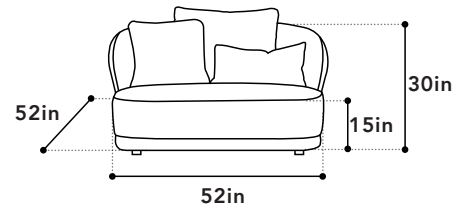

# VOLTAIRE CHAIR AND A HALF

**FEATURES**

The Voltaire chair and half fits up to 2 people comfortably. The perfect lounge chair for a reading nook or bedroom. This piece is upholstered in a luxurious chenille fabric in mocha bean with a delightful mix of toss cushions capturing an essence of playful elegance. The Voltaire Collection also features a modular sectional, allowing you to create a picture perfect living space.

**COLOR** MOCHA BEAN      **CONTENT:** 100% POLYESTER  
**MATERIAL** CHENILLE      **RUB COUNT** >35000

**DIMENSIONS**

**WIDTH** 52"      **SEAT HEIGHT** 15"  
**DEPTH** 52"      **SEAT DEPTH** 40"  
**HEIGHT** 30"      **LEG HEIGHT** 2"  
**WEIGHT CAP** 250kg      **BACKREST HT** 15"

**CHAIR AND A HALF**

**BOX WIDTH** 54"  
**BOX DEPTH** 54"  
**BOX HEIGHT** 32"  
**BOX WEIGHT** -N | -G  
**PACKAGING** SOFT