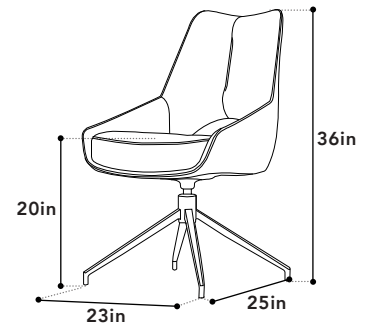

COLOR BUFF BEIGE, ONYX BLACK
MATERIAL LEATHERETTE

FEATURES 360 SWIVEL,
 SOLID STEEL LEGS, METAL
 FRAME, POCKET COIL SEAT

DIMENSIONS

WIDTH 23"
DEPTH 25"
HEIGHT 36"
WEIGHT CAP 120kg

SEAT HEIGHT 20"
SEAT DEPTH -"
LEG HEIGHT -"
BACKREST HEIGHT -"

2 SEATS/BOX 1/2

BOX WIDTH 29"
BOX DEPTH 22"
BOX HEIGHT 23"
BOX WEIGHT -N | -G
PACKAGING CARTON

2 BASES/BOX 2/2

BOX WIDTH 22"
BOX DEPTH 20"
BOX HEIGHT 17"
BOX WEIGHT -N | -G
PACKAGING CARTON