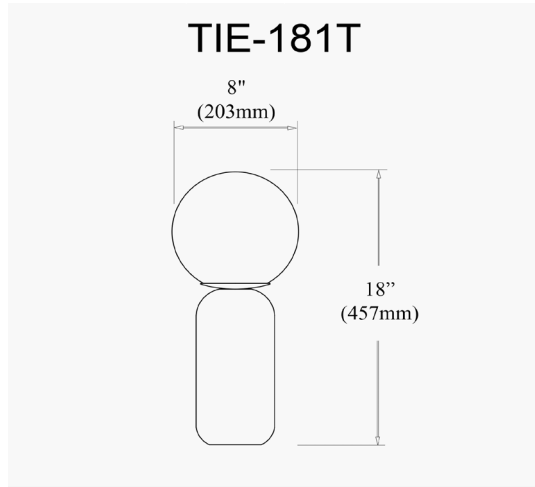

TIE-181T-ALB-WH - Tierra 1LT Table Lamp, ALB w/ Opal Glass

Height	18"
Width/Length	8"
Depth	8"
Weight	16 lbs

Body Material	Alabaster
Finish/Color	White

Light Qty	1
Light Base	E26
Light Max Watt	40
Light Inc	No

Dimmable	Not Dimmable
LED Compatible	LED Compatible
Total Wattage	40W

Second Material	Glass
Second Finish/Color	White
Second Type of Finish	Opal

Rated For	Dry
Voltage	120V

Approval	cUL or equivalent
Warranty	1 Year Limited
Install Position	Table