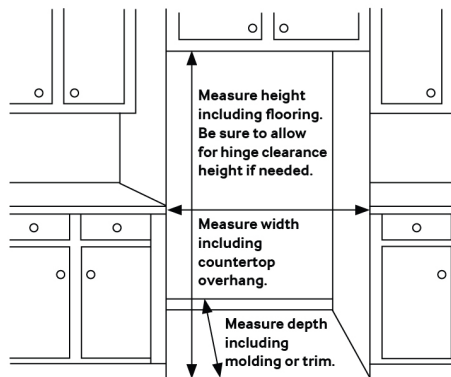

RF90F23BECRAA

SAMSUNG

23 cu. ft. Bespoke Counter Depth 4-Door French Door Refrigerator with AI Home in Charcoal Glass Top and Stainless Steel

Installation Specifications

1. Measure the height, width and depth of the opening, making sure to include baseboards, molding tile, countertop overhang, etc. Check to be sure there is enough room to open the door (consider walls, islands or other obstacles when measuring).
2. Refer to illustration below to determine dimensions.
3. Allow 3.75" of clearance on hinge side of refrigerator when installing next to a wall where handle may make contact.
4. Allow 2" minimum clearance at rear for proper air circulation and water/electrical connections. Allow a 3/8" minimum clearance at sides and top for ease of installation.
5. Ensure each door and entryway in the home is wide enough for the refrigerator to be moved through easily.

For optimal usage and ability to open refrigerator doors completely, do not install next to a wall.

Please note: The following dimensions and cutout information is for planning purposes only. For complete installation details, consult manual packed with product, or download manual online at samsung.com.