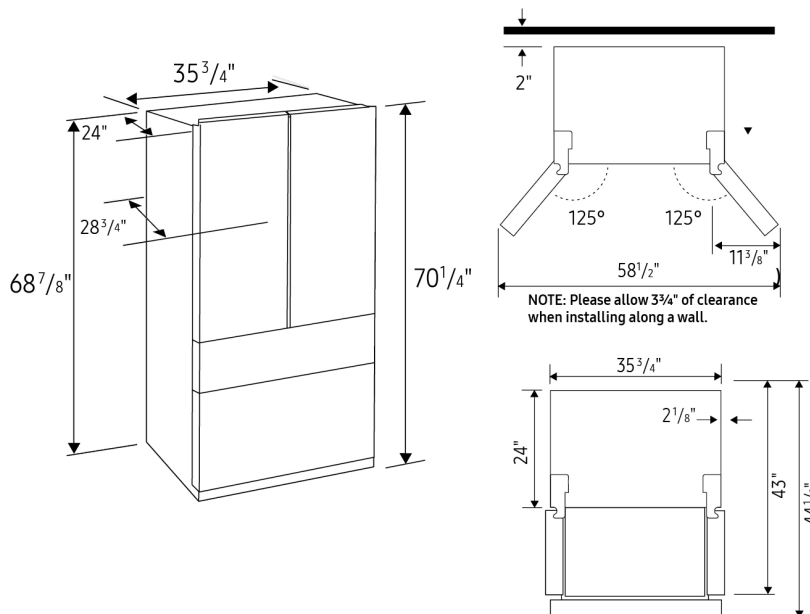

Dimensions

Total Capacity: 22.5 cu. ft.

Refrigerator: 13.2 cu. ft.

- 1 Slide-In Shelf, 3 Tempered Glass Spill-Proof Shelves
- 2 Clear Drawers, Including Crisper+
- 6 Door Bins
  - Right: 1 Gallon Bin, 2 Regular Bins
  - Left: 3 Regular Bins
- Surface Lighting

FlexZone™ Drawer: 2.5 cu. ft.

- 5 Temperature Zones
  - Soft Freeze (23°F)
  - Meat/Fish (30°F)
  - Cold Drinks (34°F)
  - Deli/Snacks (37°F)
  - Wine/Party Dishes (41°F)
- High Efficiency LED Lighting

Freezer: 6.8 cu. ft.

- Dual Ice Maker in Freezer (Ice Bites™ and Cubed Ice)
- Ice Bucket with Cover and 1 Scoop
- Produces up to 5.2 lbs ice/day; stores up to 7.3 lbs
- High Efficiency LED Lighting

Accessories

Water Filter: HAF-QIN

Warranty

One (1) Year Parts and Labor on Refrigerator
Ten (10) Years Parts
Digital Inverter Compressor

*Compressor, evaporator, condenser, drier and connecting tubing.

Product Dimensions & Weight

Dimensions (WxHxD with hinges and doors):

35 3/4" x 70 1/4" x 28 3/4"

Dimensions (WxHxD without hinges and doors):

35 3/4" x 68 7/8" x 24"

Weight: 330.7 lbs

Shipping Dimensions & Weight (WxHxD)

Dimensions: 38 1/4" x 75 3/4" x 30 5/8"

Weight: 339.5 lbs

Colour

Charcoal Glass Top and 9" LCD Screen Panels with Stainless Steel Bottom Panels

Model

RF90F23BECRAA

UPC Code

887276954547

Bespoke Panel Color Selection

Stainless Steel, Charcoal Glass, Matte Black Steel, White Glass, Morning Blue Glass