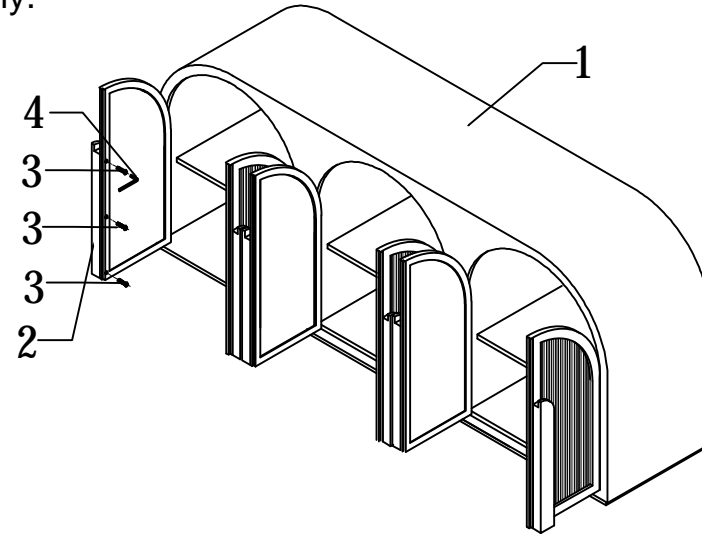

MOE'S

home collection

ASSEMBLY INSTRUCTIONS.

SALONE SIDEBOARD BLACK

EW-1008-02

THANK YOU FOR YOUR PURCHASE!

PARTS AND HARDWARE.

NO.	DESCRIPTION	IMAGE	QTY
①	CABINET		1
②	METAL HANDLES		6
③	BOLT (M4*25)		18
④	ALLEN KEY		1

NOTES.

Thank you for purchasing this quality product! Be sure to check all packing material carefully for small part that may have come loose inside the carton during shipping.

Caution: The item is heavy, assembly should be performed by two people.

STEP 1.

Assembling the legs with bolts (3), and Allen key (4) tightly.

STEP 2.

Assembly finished .

Please adjust adjustable feet if ground or blanket is uneven.