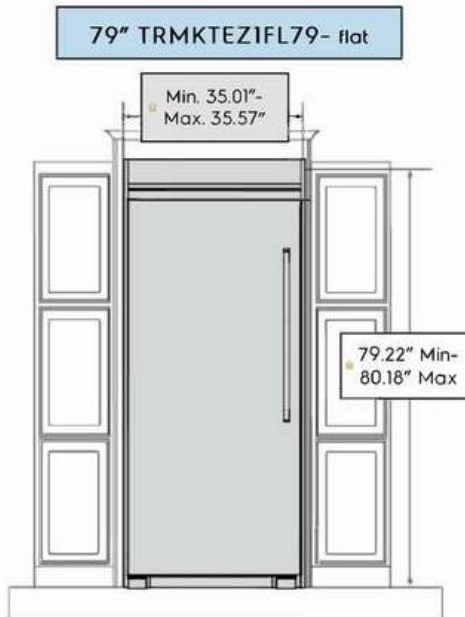

## Product Specifications

<b>Freezer</b>		<b>Ice Maker</b>	
Air Filter	Yes	Filter Ice Kit Included	Yes
Baskets / Bins Color	Smokey	Ice Maker	Yes
Door Bin Color	Smokey	Ice Maker Location	Middle of the Freezer
Interior Lighting	LED	Ice Shape	Pyramid
Shelf Material	Glass	<b>Dimensions and Volume</b>	
Soft Freeze Zone	Yes	Height With Hinge	72 1/2"
Number of Adjustable Door Bins	5	Height Without Hinge	71 1/2"
Total Number of Door Bins	5	Width of Cabinet	32 7/8"
Number of Adjustable Shelves	2	Depth With Door	27"
Number of Fixed Shelves	1	Depth With Door 90° Open	58 1/4"
Number of Pull Out Shelves	1	Freezer Capacity	18.9 Cu. Ft.
Total Number of Shelves	4	<b>General Specifications</b>	
Number of Drawers	2	Annual Energy	521 kWh
<b>Controls</b>		Condenser Type	Dynamic
Air Filter Indicator	Yes	Cooling System	Single Evaporator
Digital Display	Yes	Leveling Legs	Yes
Door Ajar Alarm	Yes	Prop 65 Label	Yes
High Temp Alarm	Yes	Refrigerant Type	R-600A
Ice Maker On/Off	Yes	Warranty - Labor	2 Years
Power Failure Alarm	Yes	Warranty - Parts	2 Years
Sabbath Mode	Yes	<b>Safety Certifications and Approvals</b>	
<b>Electrical Specifications</b>		CSA Listed	Yes
Minimum Circuit Required	15 Amps	<b>Performance Certifications and Approvals</b>	
ENERGY STAR Certified	Yes		

## Installation Diagram

Recommended cutout size for kitchen cabinets:  
 Height: 75" +/- 0.06"  
 Width: 66.25" +/- 0.032"  
 Depth: 25.25" minimum

Recommended cutout size for kitchen cabinets:  
 Height: 79" +/- 0.06"  
 Width: 66.25" +/- 0.032"  
 Depth: 25.25" minimum

Recommended cutout size for kitchen cabinets:  
 Height: 79" +/- 0.06"  
 Width: 66.25" +/- 0.032"  
 Depth: 25.25" minimum

Recommended cutout size for kitchen cabinets:  
 Height: 79" +/- 0.06"  
 Width: 33" +/- 0.032"  
 Depth: 25.25" minimum

\* Denotes trim kit dimensions only

\*\* For replacement business, we can accommodate a 66" cutout width, but it will be a very tight fit.