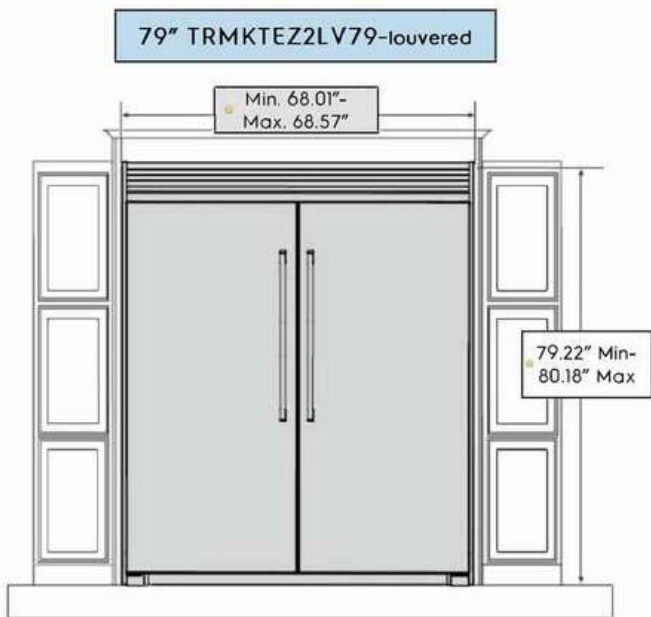

## Product Specifications

<b>Freezer</b>		<b>Ice Maker</b>	
Air Filter	Yes	Filter Ice Kit Included	Yes
Baskets / Bins Color	Smokey	Ice Maker	Yes
Door Bin Color	Smokey	Ice Maker Location	Middle of the Freezer
Interior Lighting	LED	Ice Shape	Pyramid
Shelf Material	Glass	<b>Dimensions and Volume</b>	
Soft Freeze Zone	Yes	Height With Hinge	72 1/2"
Number of Adjustable Door Bins	5	Height Without Hinge	71 1/2"
Total Number of Door Bins	5	Width of Cabinet	32 7/8"
Number of Adjustable Shelves	2	Depth With Door	27"
Number of Fixed Shelves	1	Depth With Door 90° Open	58 1/4"
Number of Pull Out Shelves	1	Freezer Capacity	18.9 Cu. Ft.
Total Number of Shelves	4	<b>General Specifications</b>	
Number of Drawers	2	Annual Energy	521 kWh
<b>Controls</b>		Condenser Type	Dynamic
Air Filter Indicator	Yes	Cooling System	Single Evaporator
Digital Display	Yes	Leveling Legs	Yes
Door Ajar Alarm	Yes	Prop 65 Label	Yes
High Temp Alarm	Yes	Refrigerant Type	R-600A
Ice Maker On/Off	Yes	Warranty - Labor	2 Years
Power Failure Alarm	Yes	Warranty - Parts	2 Years
Sabbath Mode	Yes	<b>Safety Certifications and Approvals</b>	
<b>Electrical Specifications</b>		CSA Listed	Yes
Minimum Circuit Required	15 Amps	<b>Performance Certifications and Approvals</b>	
ENERGY STAR Certified	Yes		

## Installation Diagram

Recommended cutout size for kitchen cabinets:  
 Height: 75" +/- 0.06"  
 Width: 66.25" +/- 0.032"  
 Depth: 25.25" minimum

Recommended cutout size for kitchen cabinets:  
 Height: 79" +/- 0.06"  
 Width: 66.25" +/- 0.032"  
 Depth: 25.25" minimum