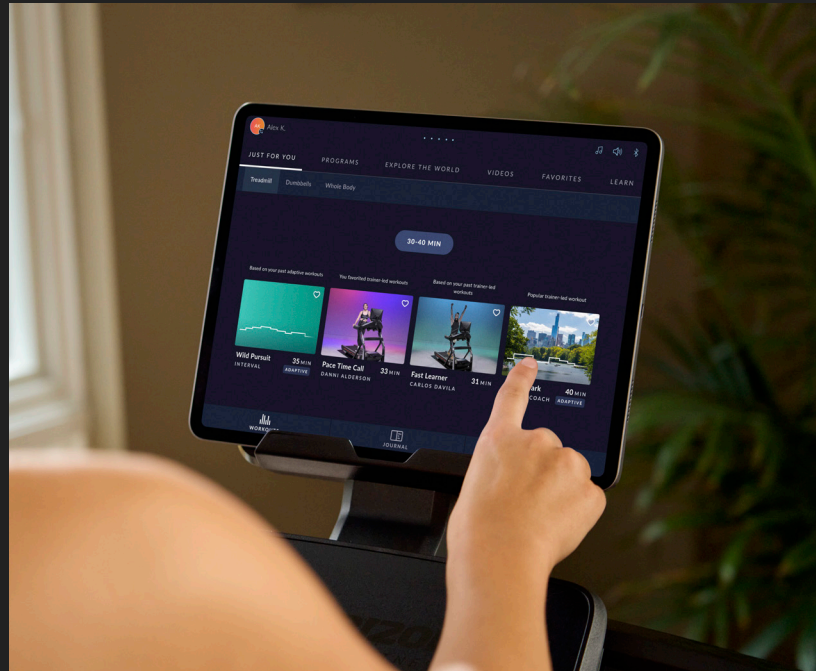

T101 CONNECT TREADMILL

T101-08