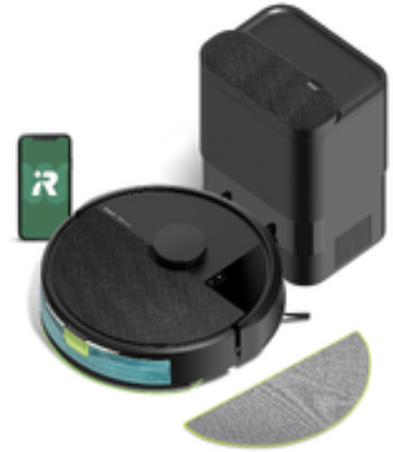

iRobot® Roomba® 105 Combo Robot Vacuum & Mop + AutoEmpty™ Dock

Internal Supplier Part #

Y354020

Marketing Copy (< 100 Characters)

The Roomba® 105 Combo Robot + AutoEmpty™ Dock is made for every kind of wet and dry floor-cleaning task. The self-emptying dock holds up to 75 days of debris in a bag you just lift out and toss away. The 4-stage cleaning system delivers high-performance cleaning by combining 70X more intense power-lifting suction*, an edge-sweeping brush that cleans 20% better*, a multi-surface brush to pick up all kinds of dirt, and a washable, re-usable microfiber pad to wipe away spills. ClearView™ LiDAR quickly maps your home for precise coverage. Choose from 3 cleaning options - mop, vacuum, or vacuum-and-mop at the same time. Using water or cleaning solution**, choose the perfect amount of liquid for the job, and set SmartScrub to 2X deeper scrubbing*** of high-traffic areas the way you would to erase the messes of the day. Tap the app, push the robot's buttons or ask your preferred voice assistant**** for an on-demand clean. *As compared to Roomba® 600 series robots**Visit iRobot website for list of compatible cleaning solutions***With SmartScrub engaged, compared to the standard mop mode for IEC standards for coffee.****Works with Alexa, Siri, and Google Assistant-enabled devices. Alexa and all related logos are trademarks of Amazon.com. Spend less. Smile more. or its affiliates. Google and Google Home are trademarks of Google LLC. Siri is a registered trademark of Apple Inc., registered in the U.S. and other countries and regions.