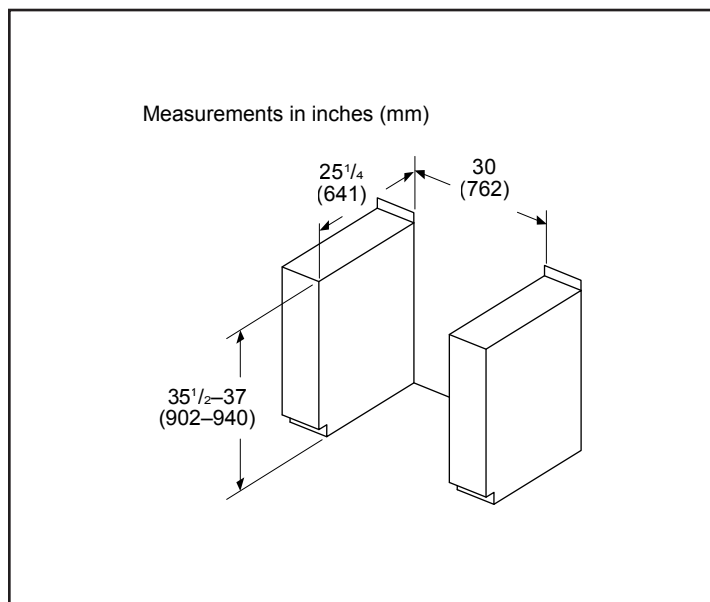

30" Gas Slide-in Range

100 Series – Stainless Steel HGF1050MUC

Installation Details

Accessories: To purchase Bosch accessories, cleaners & parts please visit www.bosch-home.com/us/store or call 1-800-944-2904 (Mon to Fri 5 am to 6 pm PST, Sat 6 am to 3 pm PST).

Notes: All height, width and depth dimensions are shown in inches. BSH reserves the absolute and unrestricted right to change product materials and specifications, at any time, without notice. Consult the product's installation instructions for final dimensional data and other details prior to making cutout.

Warranties: Please see Use & Care manual or Bosch website for statement of limited warranty.

For more information on our entire line of products, go to www.bosch-home.com/us or call 1-800-944-2904

© BSH Home Appliances Corporation. All rights reserved. Bosch is a registered trademark of Robert Bosch GmbH.