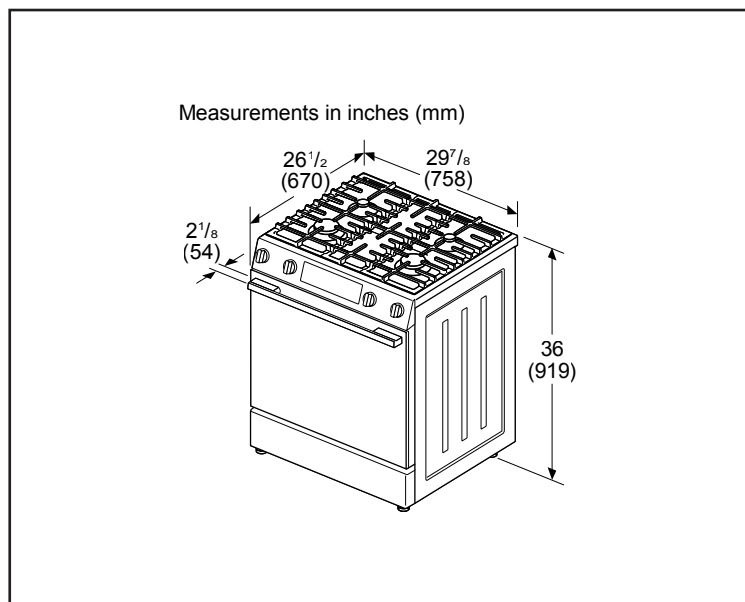

30" Gas Slide-in Range

100 Series – Stainless Steel HGF1050MUC

Installation Details

Accessories: To purchase Bosch accessories, cleaners & parts please visit www.bosch-home.com/us/store or call 1-800-944-2904 (Mon to Fri 5 am to 6 pm PST, Sat 6 am to 3 pm PST).

Notes: All height, width and depth dimensions are shown in inches. BSH reserves the absolute and unrestricted right to change product materials and specifications, at any time, without notice. Consult the product's installation instructions for final dimensional data and other details prior to making cutout.

Warranties: Please see Use & Care manual or Bosch website for statement of limited warranty.

For more information on our entire line of products, go to www.bosch-home.com/us or call 1-800-944-2904

© BSH Home Appliances Corporation. All rights reserved. Bosch is a registered trademark of Robert Bosch GmbH.