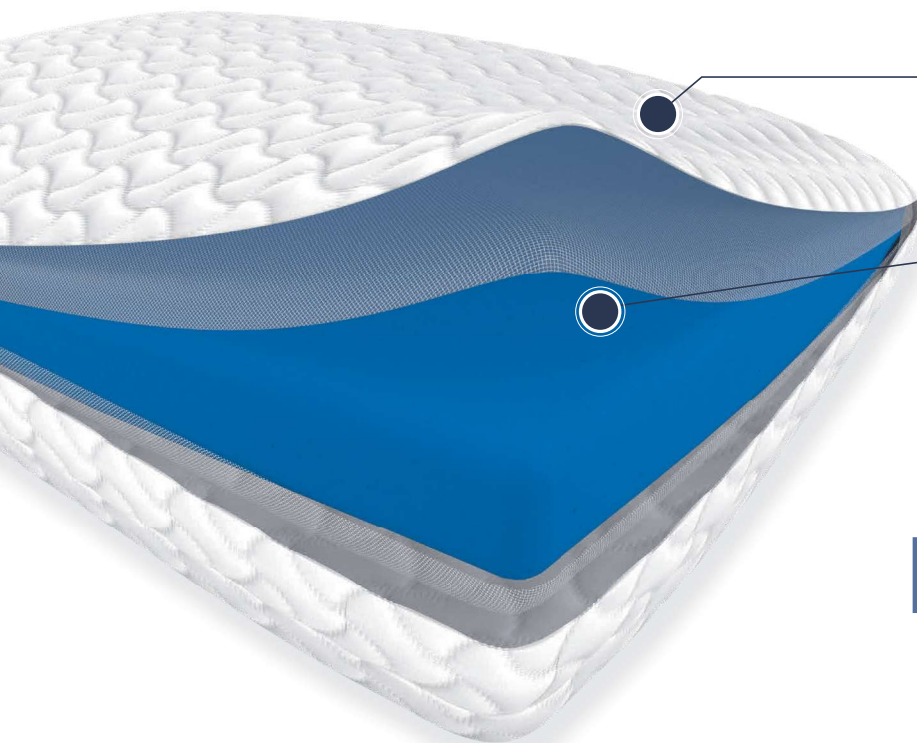

TEMPUR **ALIGN**®

ProLo™

Low profile pillow featuring an ultra-conforming, extra-soft feel to provide a restful night's sleep – especially for back and stomach sleepers.

**PREMIUM COVER**

- Removable
- Machine Washable

**TEMPUR® MATERIAL**

- Infinitely adaptable offering personalized comfort and support
- Maintains its shape night after night

**EXTRA SOFT**

**LOW PROFILE**

23.2" X 15.7" X 5.1" | FITS QUEEN SIZE PILLOW CASE  
31.5" X 15.3" X 5.1" | FITS KING SIZE PILLOW CASE