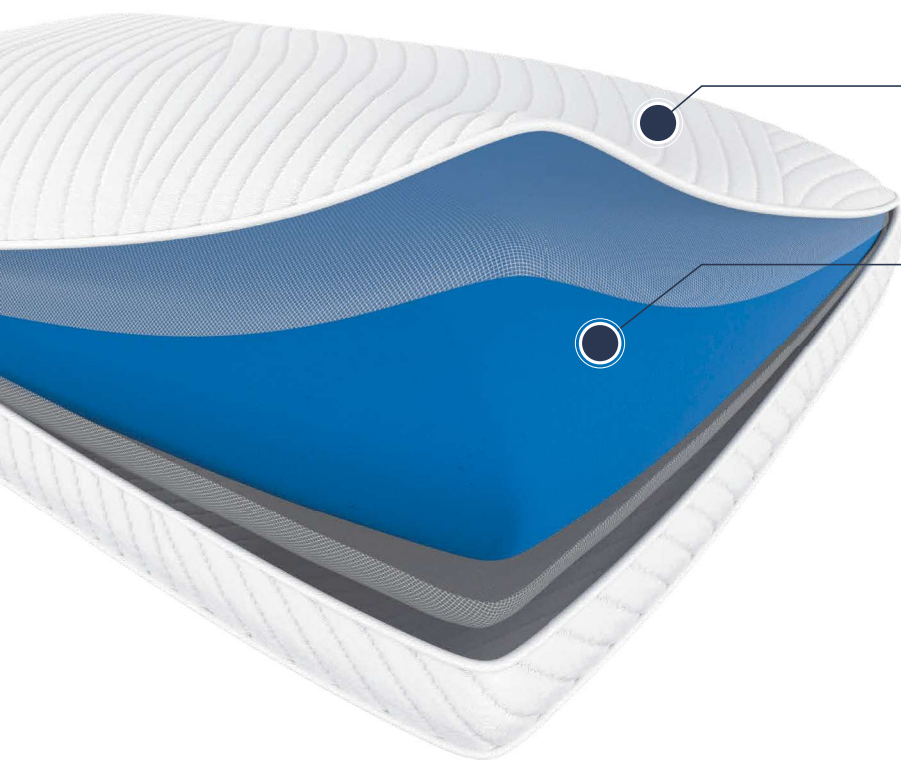

TEMPUR ALIGN®

ProHi™

High profile pillow featuring personalized comfort and support – especially for side and combination sleepers.

PREMIUM COVER

- Removable
- Machine Washable

TEMPUR® MATERIAL

- Infinitely adaptable offering personalized comfort and support
- Maintains its shape night after night

MEDIUM

HIGH PROFILE

24.5" X 15.6" X 6.5" | FITS QUEEN SIZE PILLOW CASE
31.7" X 15.6" X 6.5" | FITS KING SIZE PILLOW CASE

5 YEAR LIMITED WARRANTY