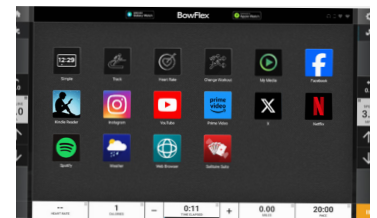

16" HD touchscreen¹

Access everything you need to stay motivated and entertained from the touchscreen, including JRNY® digital fitness, Netflix, Prime Video, Spotify and more.²

MaxReact™ Drive System

The ultra-responsive Drive System lets you change speed and incline rapidly—perfect for fast-paced interval training.

Flex Zone XL Deck System

Go ahead, pick up the pace. With an extra wide 22" running area and Flex Zone cushioning, you have the support and stability you need to go the distance.

Additional Features

- Connect to Peloton®, Zwift® and more from your phone or tablet.²
- Quick Dial speed and incline controls
- Speeds up to 12 mph
- Up to 15% motorized incline
- 22" W x 60" L running area
- Heart rate hand grips and Bluetooth chest strap included
- Bluetooth®-enabled speakers
- Water bottle holder
- Built-in fan

T16 Treadmill

Connect to Apple Watch® and Galaxy Watch

Up to 15% motorized incline

Access all your entertainment apps

16" HD touchscreen¹

Product details

Dimensions:

77.2" L x 37" W x 67.6" H (196 x 94 x 171.6 cm)