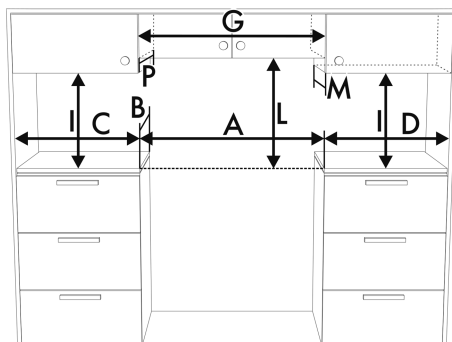

Electrical Connection

Circuit breaker	50 A
Voltage	208/240 V
Frequency	60 Hz

Logistic Information

Width	35 7/8 "
Depth	25 "
Height	35 3/16 "
Net weight	215 lbs

Product dimension drawing

Accessories

GT3T
Total-extraction telescopic guides

Product installation drawing

A	24"	610 mm
B	25"	630 mm
C¹	see user manual	
D¹	see user manual	
G²	24"	610 mm
I³	18"	457 mm
L	see user manual	
M⁴	13"	330 mm
P⁴	13"	330 mm