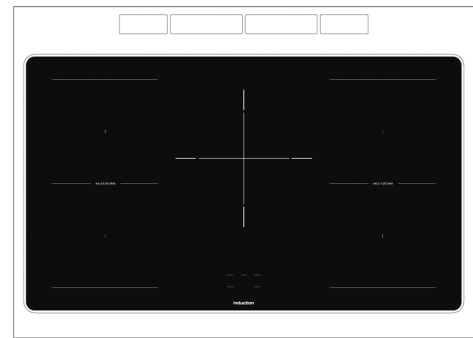

Cooktop technical features

Cooking zones	5
Front-left - 1300 W - Booster 1400 W	
Rear-left - 2300 W - Booster 3000 W	
Center - 2300 W - Booster 3000 W	
Rear-right - 1300 W - Booster 1400 W	
Front-right - 2300 W - Booster 3000 W	

Aesthetic

Series	Professional
Color	Matte white

General information

Range size	36"
Range type	Full electric

Programs / Functions

No. of cooking functions	8
Cleaning functions	VaporClean

Main oven options

Minimum Temperature	151 °F
Maximum temperature	500 °F

Main Oven Technical Features

Volume	4.45 cu. ft.
Cavity material	EverClean enamel
No. of shelves	5
Removable inner door	Yes
Total no. of door glasses	3
Soft Close system	Yes

Included accessories

Oven wire rack	2