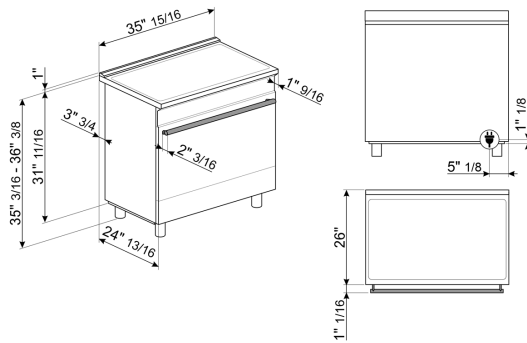

Main Oven Technical Features

Volume	4.45 cu. ft.
Cavity material	EverClean enamel
No. of shelves	5
Removable inner door	Yes
Total no. of door glasses	3
Soft Close system	Yes

Included accessories

Oven wire rack	2
----------------	---

Electrical Connection

Circuit breaker	50 A
Voltage	208/240 V
Frequency	60 Hz

Logistic Information

Width	35 7/8 "
Depth	25 "
Height	35 3/16 "
Net weight	215 lbs

Product dimension drawing

Accessories

GT3T
Total-extraction telescopic guides

Product installation drawing

A	24"	610 mm
B	25"	630 mm
C¹	see user manual	
D¹	see user manual	
G²	24"	610 mm
I³	18"	457 mm
L	see user manual	
M⁴	13"	330 mm
P⁴	13"	330 mm