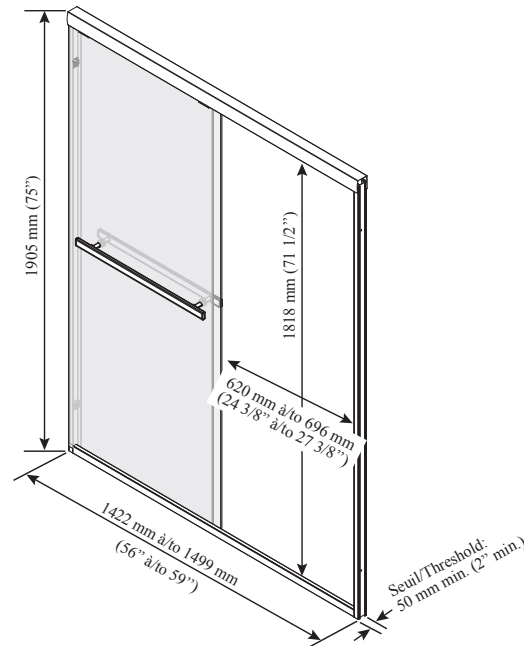

WARRANTY

Kalia Inc. guarantees all aspects of its products to be free of defects in material and workmanship for normal residential use. Refer to the warranty included with the **Kalia** products for details.

DR2145-XXX-000