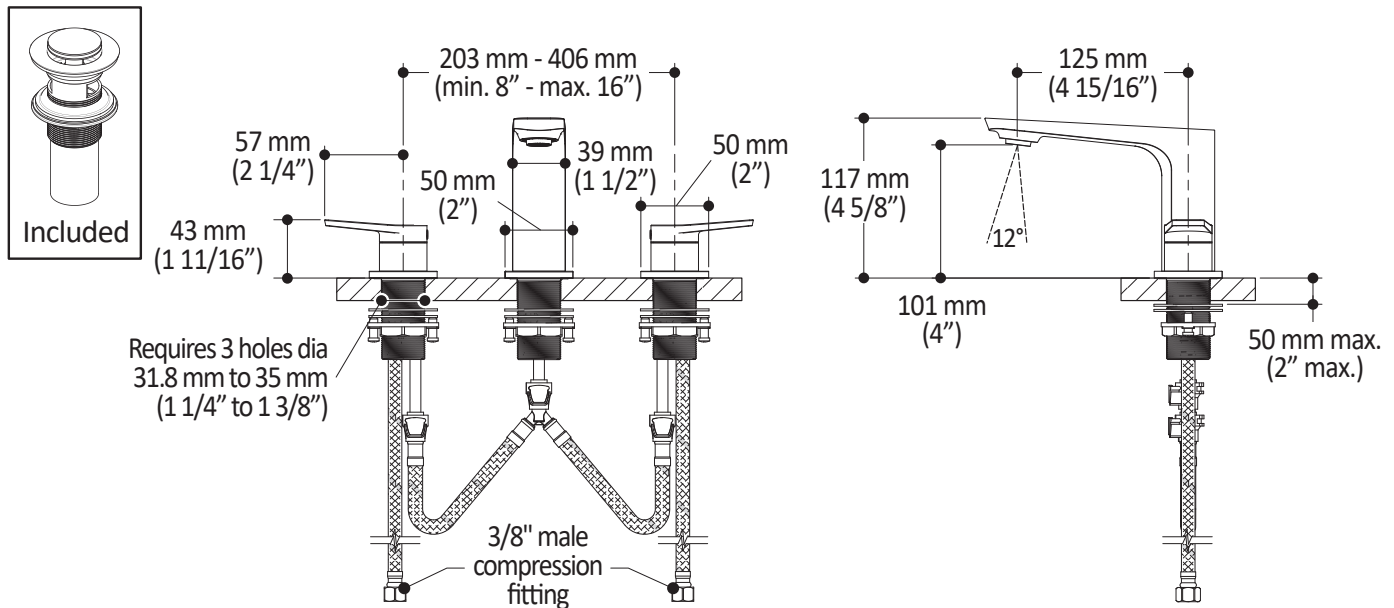

ONCE UPON A TIME...WATER®

MOROKA™

BF2211 Widespread Lavatory Faucet with Push Drain

SPÉCIFICATIONS

Features

- Solid brass construction
- Aerated, hidden and adjustable stream (12°)
- Push drain and overflow
- Ceramic disc cartridge
- Lead Free: low lead product (less than 0.25%)

Colors (Finishes)

- Chrome: BF2211-110
- Pure nickel PVD: BF2211-125
- Matte black: BF2211-160

Maximum flow rate

- 5.7 L/min (1.5 gpm)

Certifications

The specified model meets or exceeds the following standards:

Product dimensions:

Important: Dimensions are approximated and are subject to changes. Please refer to the installation instructions.

ONCE UPON A TIME...WATER®

1355, 2^e Rue du Parc industriel
Sainte-Marie (Québec)
Canada G6E 1G9