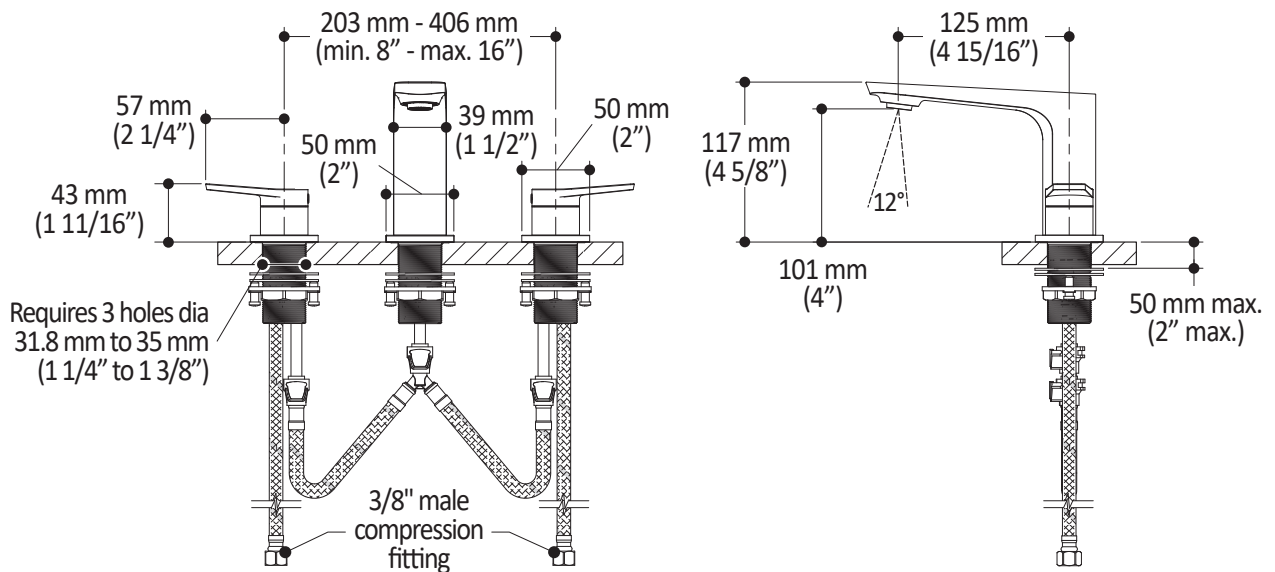

Product dimensions:

Important: Dimensions are approximated and are subject to changes. Please refer to the installation instructions.

Kalia

ONCE UPON A TIME...WATER®

1355, 2^e Rue du Parc industriel
Sainte-Marie (Québec)
Canada G6E 1G9