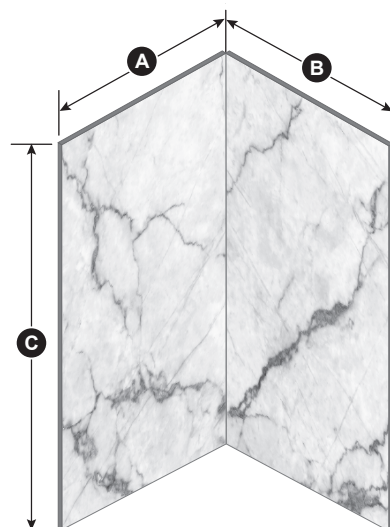

### Features

- Kalia shower walls manufactured by Muraluxe
- Installation for corner shower
- Included: 2 panels, 2 kits of 2 "J" finish moldings (chrome and black finish) and 1 flashing (to ensure waterproofing behind the wall)
- The panels have a layered structure, with two thin 0.3 mm aluminum layers on the outside and a 2.4 mm polyethylene core (insulating barrier preventing condensation)
- UV-resistant, protective coating guarantees long-lasting durability
- Contemporary and timeless designs
- High resolution, top quality print designs
- Few joints ensuring easy maintenance and cleaning
- Super quick and easy installation
- Reversible walls
- Wall made to fit perfectly with all Kalia shower doors and bases

### Dimensions

<b>A</b>	Side panel: 914 mm (36")
<b>B</b>	Back panel: 914 mm (36")
<b>C</b>	Height: 2438 mm (96")

**Important:** Dimensions are approximated and are subject to changes. Please refer to the installation instructions. The «Mineral #500» finish is used to illustrate the dimensions.