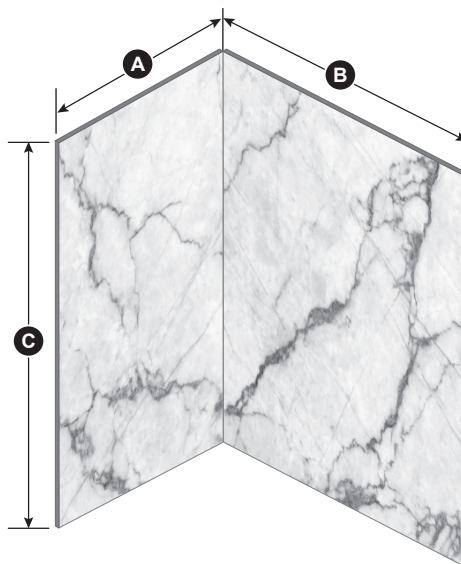

ONCE UPON A TIME...WATER®

36" x 60" x 96"

WA2218-XXX-XXX

36" x 60" x 96" Shower Walls

SPECIFICATIONS

Features

- Kalia shower walls manufactured by Muraluxe
- Installation for corner shower
- Included: 2 panels, 2 kits of 2 "J" finish moldings (chrome and black finish) and 1 flashing (to ensure waterproofing behind the wall)
- The panels have a layered structure, with two thin 0.3 mm aluminum layers on the outside and a 2.4 mm polyethylene core (insulating barrier preventing condensation)
- UV-resistant, protective coating guarantees long-lasting durability
- Contemporary and timeless designs
- High resolution, top quality print designs
- Few joints ensuring easy maintenance and cleaning
- Super quick and easy installation
- Reversible walls
- Wall made to fit perfectly with all Kalia shower doors and bases

COMPOSITION OF A PANEL

Dimensions

- **A** Side panel: 914 mm (36")
- **B** Back panel: 1524 mm (60")
- **C** Height: 2438 mm (96")

Important: Dimensions are approximated and are subject to changes. Please refer to the installation instructions. The «Mineral #500» finish is used to illustrate the dimensions.