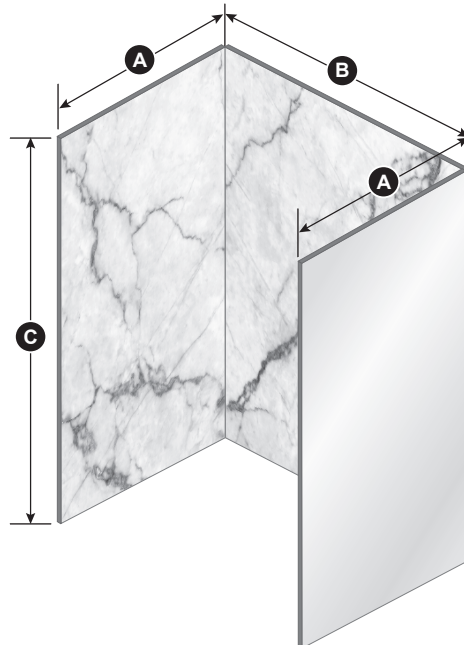

ONCE UPON A TIME...WATER®

36" x 60" x 36" x 96"

WA2221-XXX-XXX

36" x 60" x 36" x 96" Shower Walls

SPECIFICATIONS

Features

- Kalia shower walls manufactured by Muraluxe
- Installation for alcove shower
- Included: 3 panels, 2 kits of 2 "J" finish moldings (chrome and black finish) and 2 flashings (to ensure waterproofing behind the wall)
- The panels have a layered structure, with two thin 0.3 mm aluminum layers on the outside and a 2.4 mm polyethylene core (insulating barrier preventing condensation)
- UV-resistant, protective coating guarantees long-lasting durability
- Contemporary and timeless designs
- High resolution, top quality print designs
- Few joints ensuring easy maintenance and cleaning
- Super quick and easy installation
- Reversible walls
- Wall made to fit perfectly with all Kalia shower doors and bases

COMPOSITION OF A PANEL

Dimensions

- **A** Side panel: 914 mm (36")
- **B** Back panel: 1524 mm (60")
- **C** Height: 2438 mm (96")

Important: Dimensions are approximated and are subject to changes. Please refer to the installation instructions. The «Mineral #500» finish is used to illustrate the dimensions.