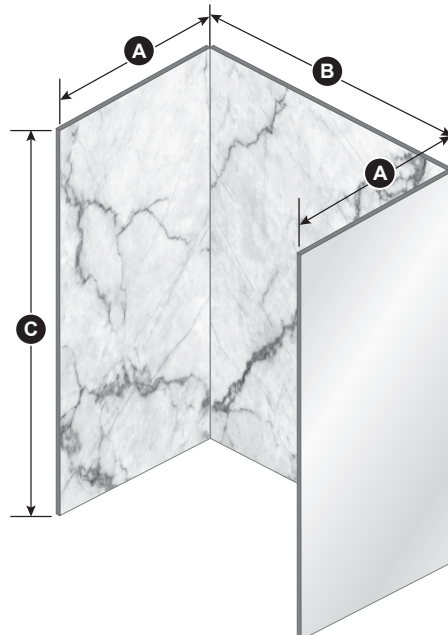

ONCE UPON A TIME...WATER®

32" x 60" x 32" x 96"

WA2222-XXX-XXX

32" x 60" x 32" x 96" Shower Walls

SPECIFICATIONS

Features

- Kalia shower walls manufactured by Muraluxe
- Installation for alcove shower
- Included: 3 panels, 2 kits of 2 "J" finish moldings (chrome and black finish) and 2 flashings (to ensure waterproofing behind the wall)
- The panels have a layered structure, with two thin 0.3 mm aluminum layers on the outside and a 2.4 mm polyethylene core (insulating barrier preventing condensation)
- UV-resistant, protective coating guarantees long-lasting durability
- Contemporary and timeless designs
- High resolution, top quality print designs
- Few joints ensuring easy maintenance and cleaning
- Super quick and easy installation
- Reversible walls
- Wall made to fit perfectly with all Kalia shower doors and bases

COMPOSITION OF A PANEL

Dimensions

- A** Side panel: 813 mm (32")
- B** Back panel: 1524 mm (60")
- C** Height: 2438 mm (96")

Important: Dimensions are approximated and are subject to changes. Please refer to the installation instructions. The «Mineral #500» finish is used to illustrate the dimensions.