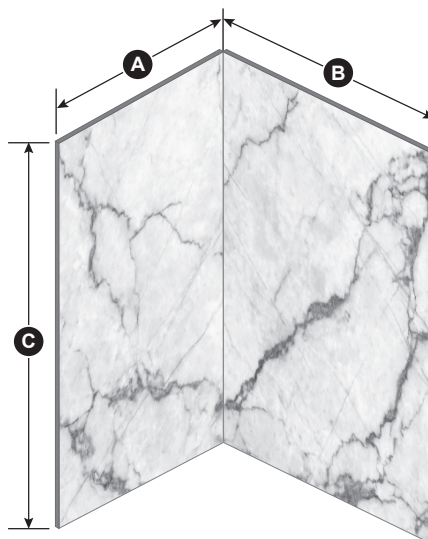

ONCE UPON A TIME...WATER®

36" x 48" x 96"

WA2217-XXX-XXX

36" x 48" x 96" Shower Walls

SPECIFICATIONS

Features

- Kalia shower walls manufactured by Muraluxe
- Installation for corner shower
- Included: 2 panels, 2 kits of 2 "J" finish moldings (chrome and black finish) and 1 flashing (to ensure waterproofing behind the wall)
- The panels have a layered structure, with two thin 0.3 mm aluminum layers on the outside and a 2.4 mm polyethylene core (insulating barrier preventing condensation)
- UV-resistant, protective coating guarantees long-lasting durability
- Contemporary and timeless designs
- High resolution, top quality print designs
- Few joints ensuring easy maintenance and cleaning
- Super quick and easy installation
- Reversible walls
- Wall made to fit perfectly with all Kalia shower doors and bases

COMPOSITION OF A PANEL

Dimensions

- **A** Side panel: 914 mm (36")
- **B** Back panel: 1219 mm (48")
- **C** Height: 2438 mm (96")

Important: Dimensions are approximated and are subject to changes. Please refer to the installation instructions. The «Mineral #500» finish is used to illustrate the dimensions.