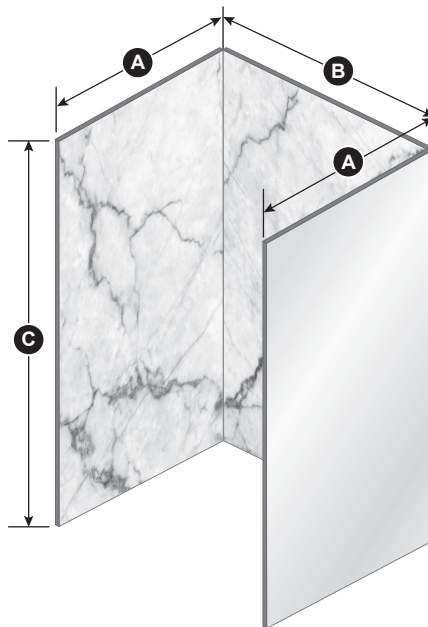

ONCE UPON A TIME...WATER®

36" x 48" x 36" x 96"

WA2220-XXX-XXX

36" x 48" x 36" x 96" Shower Walls

SPECIFICATIONS

Features

- Kalia shower walls manufactured by Muraluxe
- Installation for alcove shower
- Included: 3 panels, 2 kits of 2 "J" finish moldings (chrome and black finish) and 2 flashings (to ensure waterproofing behind the wall)
- The panels have a layered structure, with two thin 0.3 mm aluminum layers on the outside and a 2.4 mm polyethylene core (insulating barrier preventing condensation)
- UV-resistant, protective coating guarantees long-lasting durability
- Contemporary and timeless designs
- High resolution, top quality print designs
- Few joints ensuring easy maintenance and cleaning
- Super quick and easy installation
- Reversible walls
- Wall made to fit perfectly with all Kalia shower doors and bases

COMPOSITION OF A PANEL

Dimensions

- A** Side panel: 914 mm (36")
- B** Back panel: 1219 mm (48")
- C** Height: 2438 mm (96")

Important: Dimensions are approximated and are subject to changes. Please refer to the installation instructions. The «Mineral #500» finish is used to illustrate the dimensions.