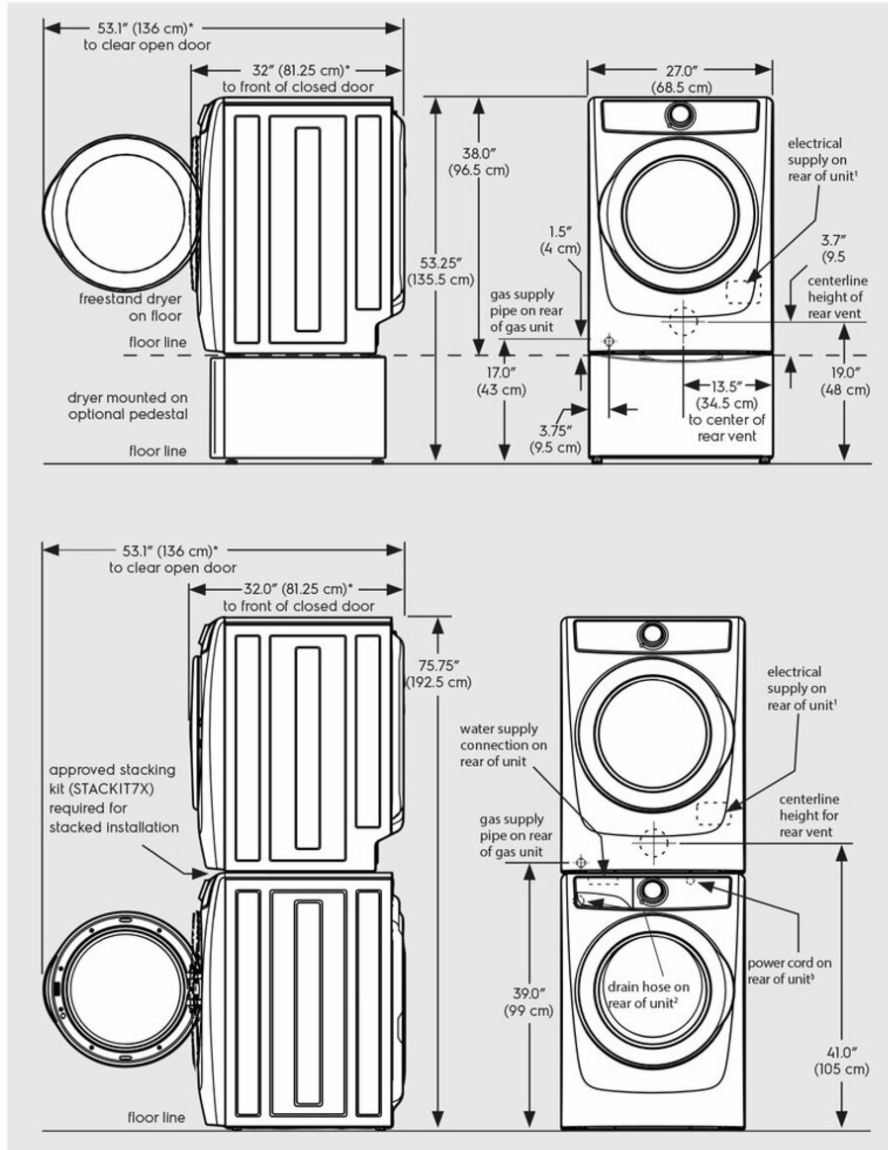

Dimensions and Volume

Height	38"
Width	27"
Depth	32"
Depth With Door 90° Open	53 1/2"
Dryer Drum Capacity	8 Cu. Ft.
Dry Linen Capacity Tested Amount	11.5 kg

Energy Data

Combined Energy Factor (CEF)	3.48
kWh/cycle	2.5 kWh
kWh/year	620 kWh

* Connection of water inlet hose on steam dryer adds 3/4 in. (2 cm) to installation depth.

¹ Power supply cord length on gas dryer or electric Canadian dryer approximately 60 inches (152.5 cm).

² Drain hose length on washer approximately 59 inches (150 cm).