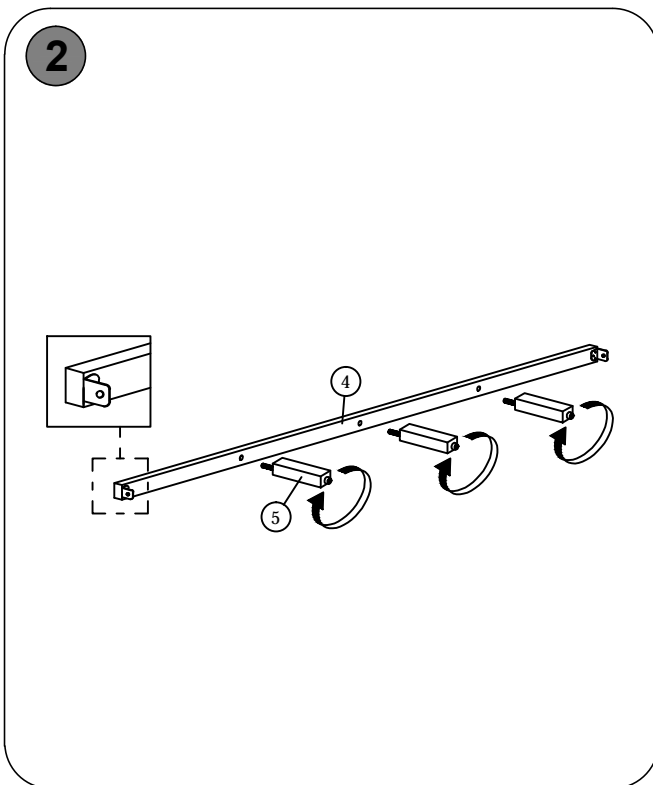

2 IMPORTANT ASSEMBLY INFORMATION

Assembly Step Ensure the side rail bracket is fully hooked onto bolt loosely threaded with both washers on the OUTSIDE of the bracket first, then proceed to fully tightening all 4 corners.

+ Parts Included

① HEADBOARD (1 PC)

② FOOTBOARD (1 PC)

③ SIDE RAILS (2 PCS)

④ CENTER SUPPORT BAR (1 PC)

⑤ SUPPORT LEGS (3 PCS)

⑥ SLATS (1 SET)

+ Hardware Included

A M4 x 38mm (9 PCS)

B M4 x 20mm (2 PCS)

C M5 (1 PC)

ASSEMBLY INSTRUCTIONS

B1236 / B1237 / B1238 / B1239
- FULL

meridian.
furniture

NOTE: For questions about parts or assembly please email support@meridianfurnitureusa.com or call us at 718-758-4455.
www.MeridianFurnitureUSA.com | support@meridianfurnitureusa.com