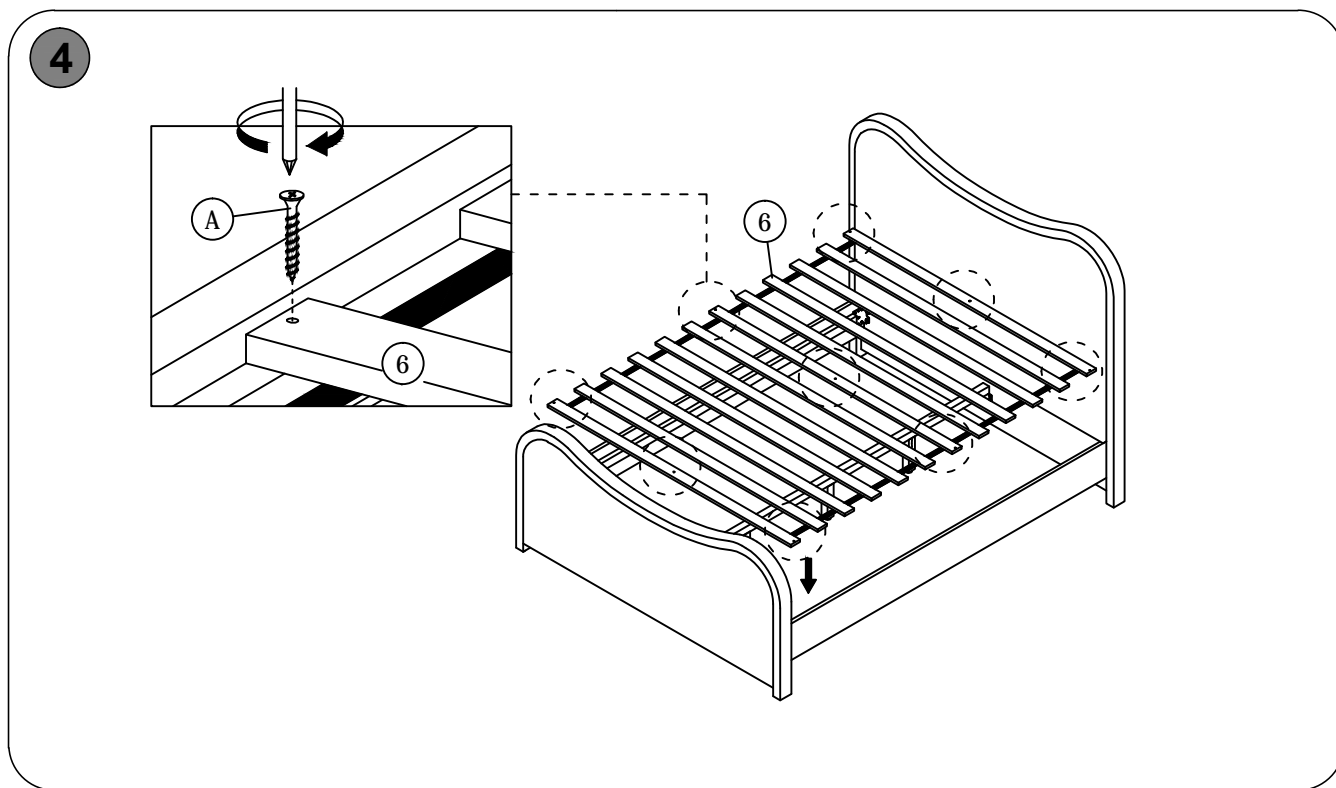

ASSEMBLY INSTRUCTIONS

B1236 / B1237 / B1238 / B1239
- FULL

meridian.
furniture

NOTE: For questions about parts or assembly please email support@meridianfurnitureusa.com or call us at 718-758-4455.
www.MeridianFurnitureUSA.com | support@meridianfurnitureusa.com