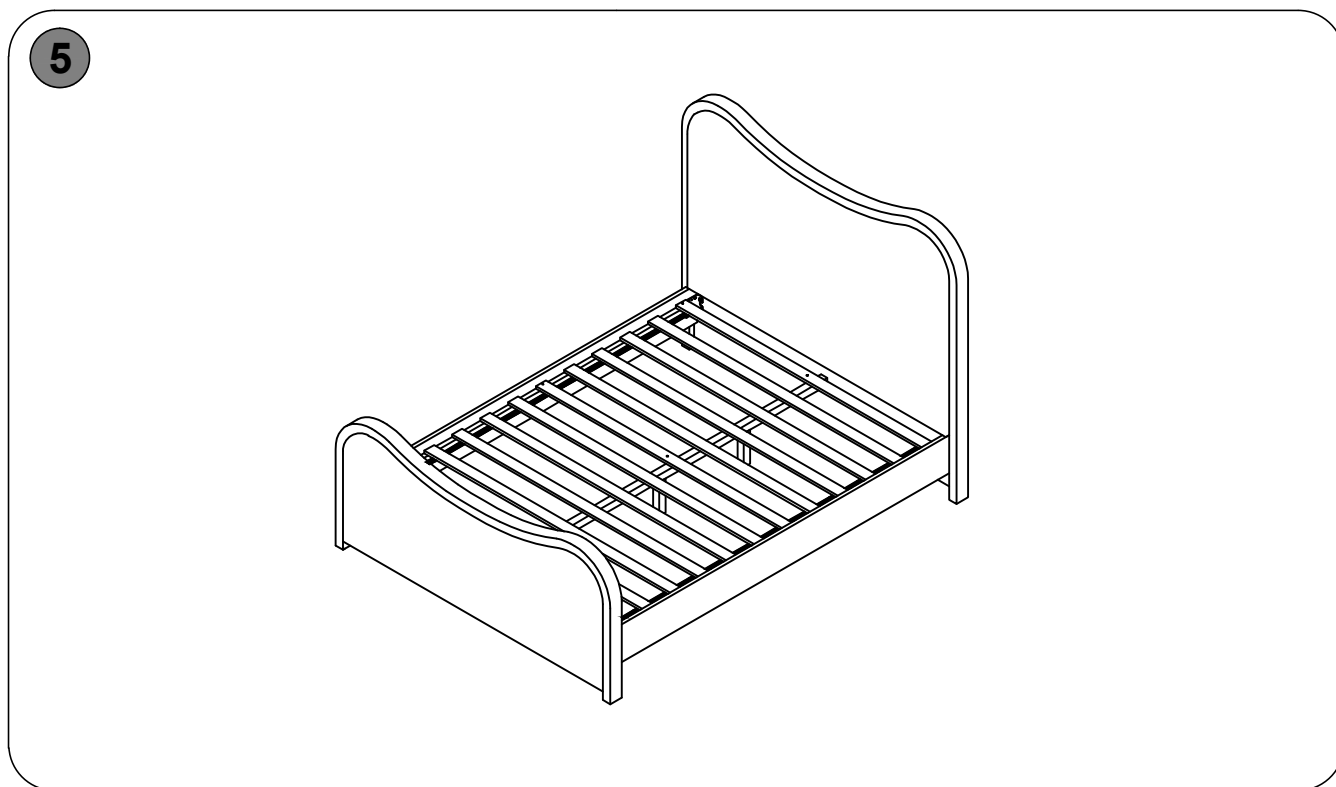

ASSEMBLY INSTRUCTIONS

B1236 / B1237 / B1238 / B1239
- FULL

meridian.
furniture

NOTE: For questions about parts or assembly please email support@meridianfurnitureusa.com or call us at 718-758-4455.
www.MeridianFurnitureUSA.com | support@meridianfurnitureusa.com