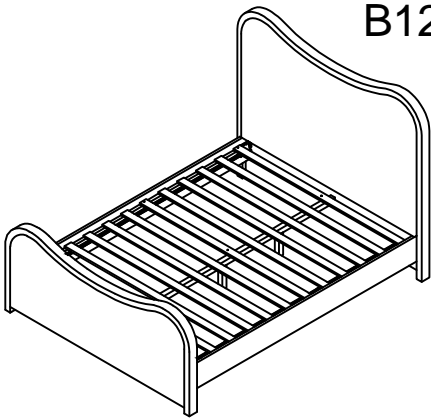

ASSEMBLY INSTRUCTIONS

B1236 / B1237 / B1238 / B1239

- FULL

meridian.
furniture

+ Do Not Use Power Tools

+ Suggested Adults

NOTE: For questions about parts or assembly please email support@meridianfurnitureusa.com or call us at 718-758-4455.

- 1 Read instructions cover to cover.
- 2 Save all packaging until assembly is completed.

1 IMPORTANT SAFETY INFORMATION

Do not assemble the product if any of the following parts arrived damage:

- Part 3 - Side Rails
- Part 4 - Center Support Bar
- Part 5 - Support Legs
- Part 6 - Slats

2 IMPORTANT ASSEMBLY INFORMATION

Assembly Step Ensure the side rail bracket is fully hooked onto bolt loosely threaded with both washers on the OUTSIDE of the bracket first, then proceed to fully tightening all 4 corners.

+ Parts Included

① HEADBOARD (1 PC)

② FOOTBOARD (1 PC)

③ SIDE RAILS (2 PCS)

④ CENTER SUPPORT BAR (1 PC)

⑤ SUPPORT LEGS (3 PCS)

⑥ SLATS (1 SET)

+ Hardware Included