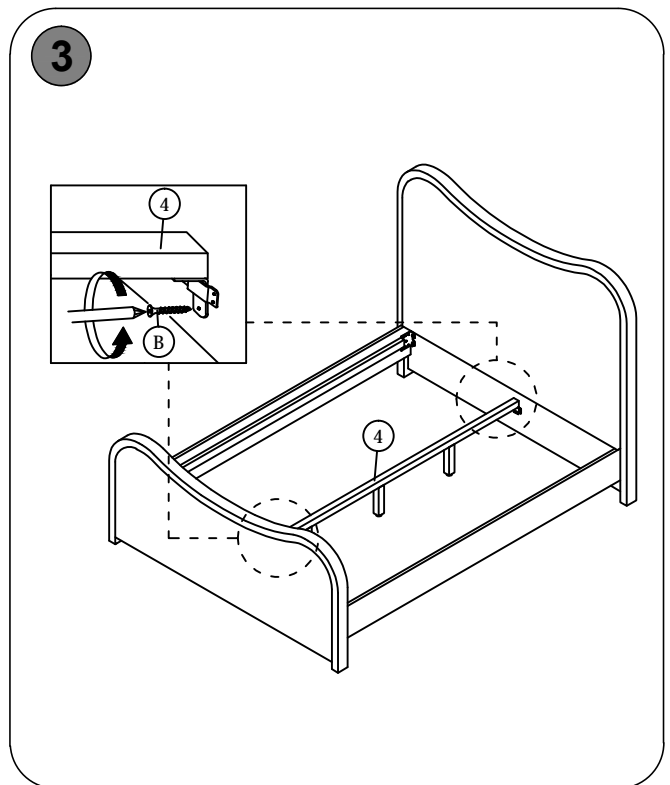

2 IMPORTANT ASSEMBLY INFORMATION

Assembly Step Ensure the side rail bracket is fully hooked onto bolt loosely threaded with both washers on the OUTSIDE of the bracket first, then proceed to fully tightening all 4 corners.

+ Parts Included

① HEADBOARD (1 PC)

② FOOTBOARD (1 PC)

③ SIDE RAILS (2 PCS)

④ CENTER SUPPORT BAR (1 PC)

⑤ SUPPORT LEGS (3 PCS)

⑥ SLATS (1 SET)

+ Hardware Included

A M4 x 38mm (9 PCS)

B M4 x 20mm (2 PCS)

C M5 (1 PC)

ASSEMBLY INSTRUCTIONS

B1236 / B1237 / B1238 / B1239
- FULL

meridian.
furniture

NOTE: For questions about parts or assembly please email support@meridianfurnitureusa.com or call us at 718-758-4455.
www.MeridianFurnitureUSA.com | support@meridianfurnitureusa.com