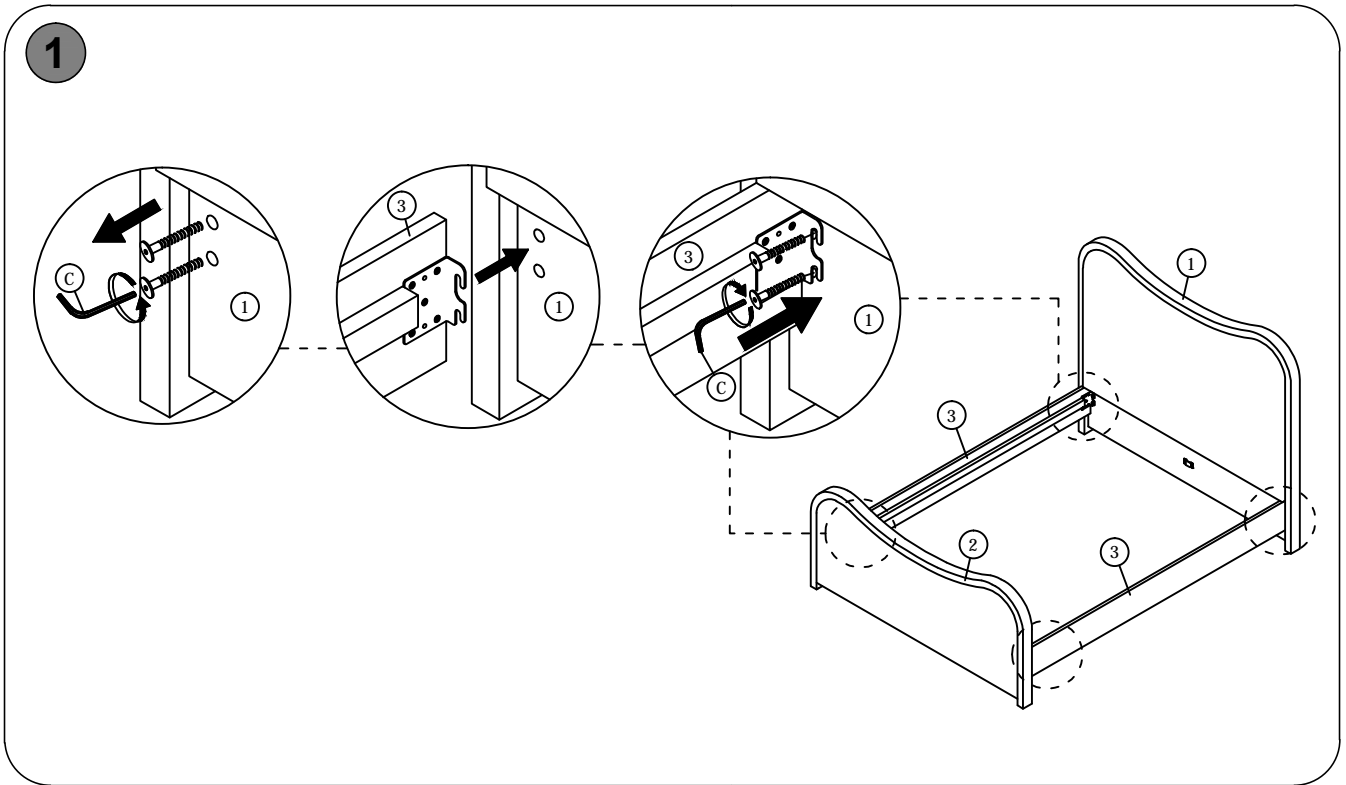

2 IMPORTANT ASSEMBLY INFORMATION

Assembly Step Ensure the side rail bracket is fully hooked onto bolt loosely threaded with both washers on the OUTSIDE of the bracket first, then proceed to fully tightening all 4 corners.

+ Parts Included

① HEADBOARD (1 PC)

② FOOTBOARD (1 PC)

③ SIDE RAILS (2 PCS)

④ CENTER SUPPORT BAR (1 PC)

⑤ SUPPORT LEGS (3 PCS)

⑥ SLATS (1 SET)

+ Hardware Included

A M4 x 38mm (9 PCS)

B M4 x 20mm (2 PCS)

C M5 (1 PC)

ASSEMBLY INSTRUCTIONS

B1236 / B1237 / B1238 / B1239
- FULL

meridian.
furniture

NOTE: For questions about parts or assembly please email support@meridianfurnitureusa.com or call us at 718-758-4455.
www.MeridianFurnitureUSA.com | support@meridianfurnitureusa.com