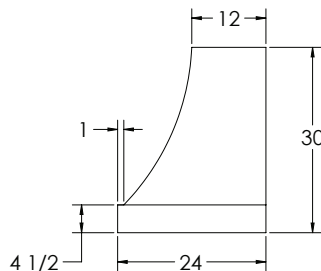

36" SIDE VIEW

Hood also available without Banding