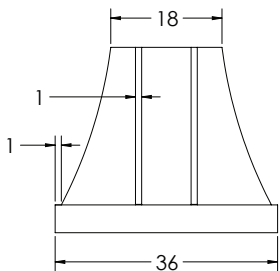

DIMENSIONAL DRAWINGS

36" FRONT VIEW

Hood also available without Banding