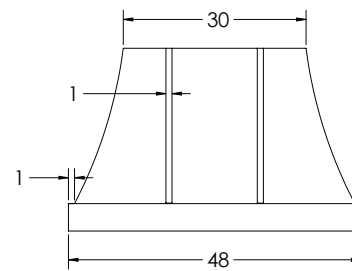

48" FRONT VIEW

Hood also available without Banding