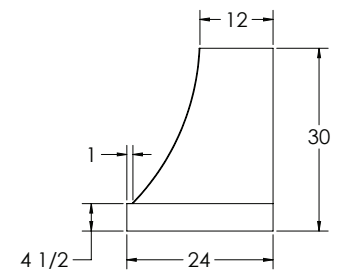

48" SIDE VIEW

Hood also available without Banding

AGA IS A MEMBER OF THE MIDDLEBY RESIDENTIAL LUXURY BRAND PORTFOLIO