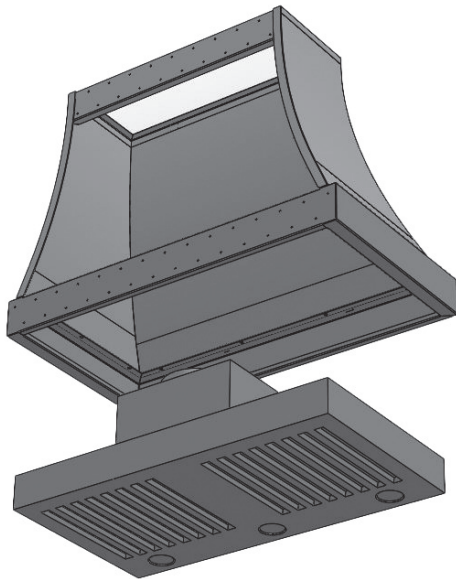

AGArangeusa.com

THE AGA CASCADE HOOD BY TRADE-WIND

SPECIFICATIONS

Hood Style
Concave

Product Dimensions:

Hood Width x Depth x Height

36"W x 24"D x 30"H (600 cfm/8" collar)

48"W x 24"D x 30"H (1200 cfm/10" collar)

Flexible Installation

Mounting bars at top and bottom allow for attaching to stud supports. Open top and back design for centered duct location or offset top duct and/or rear offset discharge.

Energy Efficient Operation

LED light bulbs draw only 6 watts each and energy efficient motors draw only 2.5 amps.

Rear view showing liner is easily removed and reinstalled for simply mounting of hood shell to the wall

Rear view of standard, centered top venting. Open top design allowing simple R/L offset top ducting