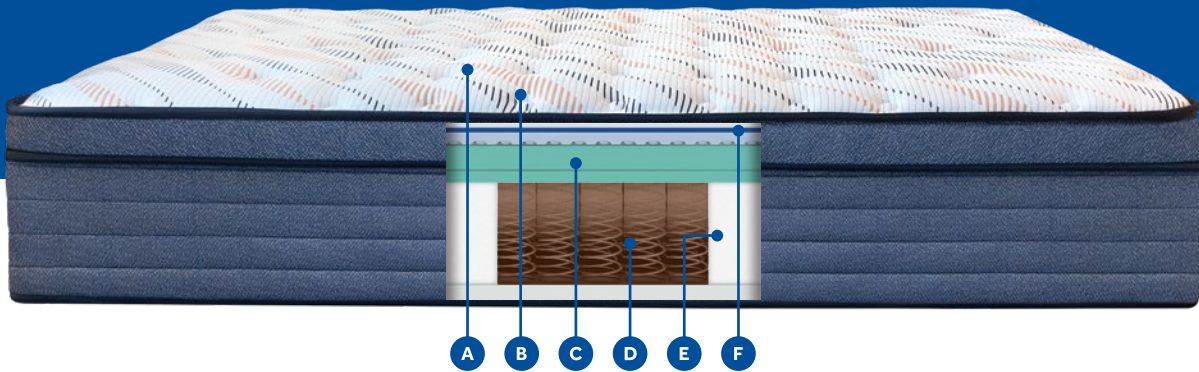

Posturepedic
PLUS

CHABLIS

1000 SERIES EUROTOP
MEDIUM • 14" PROFILE HEIGHT

SEALY CLEANPROTECT® COVER

Antibacterial treated fabric to help maintain freshness and reduce bacterial-associated staining.

COPPERICE® FIBRE

Cushioning fibre enhanced with copper adjusts to your body to help keep you comfortable during the night.

CERTIPUR-US™ SEALYCOMFORT™ GEL HD FOAM

Carefully layered gel foams conform and cushion for your most comfortable night's sleep.

COPPER SUPPORT™ POCKET COILS

Triple-tempered copper plated coils ensure your mattress maintains its shape and support for years, giving you the perfect night's sleep, night after night.

SOLIDEDGE™ HD

A reinforced foam border surrounds the coil perimeter to increase the sleeping surface and provide a solid seating edge.

PROBACK® QUILT WITH TARGETED GELBOOST™ HD MEMORY FOAM

Enhanced gel infused memory foam designed to fit the curves of your body, offering durable and personalized support and comfort.

MADE IN CANADA WITH CANADIAN & NON-DOMESTIC COMPONENTS