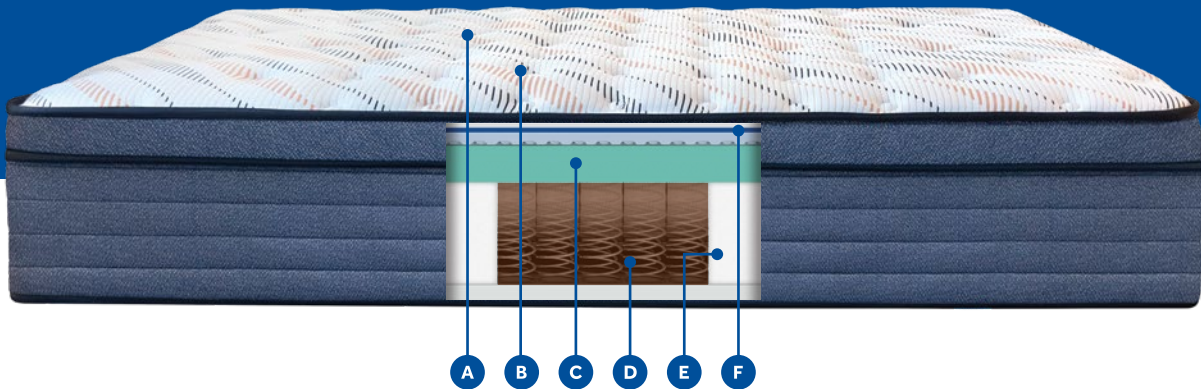

Posturepedic[®]
PLUS

CHARDONNAY

1000 SERIES EUROTOP
SOFT • 14" PROFILE HEIGHT

SEALY CLEANPROTECT[®] COVER

Antibacterial treated fabric to help maintain freshness and reduce bacterial-associated staining.

COPPERICE[®] FIBRE

Cushioning fibre enhanced with copper adjusts to your body to help keep you comfortable during the night.

CERTIPUR-US[™] SEALYCOMFORT[™] GEL HD FOAM

Carefully layered gel foams conform and cushion for your most comfortable night's sleep.

COPPER SUPPORT[™] POCKET COILS

Triple-tempered copper plated coils ensure your mattress maintains its shape and support for years, giving you the perfect night's sleep, night after night.

SOLIDEDGE[™] HD

A reinforced foam border surrounds the coil perimeter to increase the sleeping surface and provide a solid seating edge.

PROBACK[®] QUILT WITH TARGETED GELBOOST[™] HD MEMORY FOAM

Enhanced gel infused memory foam designed to fit the curves of your body, offering durable and personalized support and comfort.