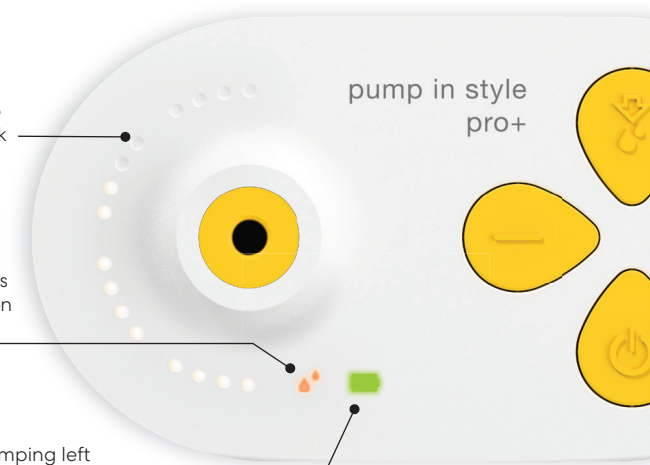

medela 

Pump In Style® Pro+ Traditional

Clinically proven pumping performance anytime, anywhere

What's New?

More freedom. Now rechargeable.

- Built-in battery for portability (Pro+ only)

Bringing our clinically proven performance and comfort to more moms through Pump In Style Pro+.

- Similar pumping pattern to Symphony's Maintain mode
- Similar 16 vacuum levels and level 3 start

No more guess work.

- Vacuum level indicators
- Pumping mode indicator
- Battery level indicator (Pro+ only)

16 level indicators so mom can keep track of pumping level

Pumping mode indicator so mom knows when she's in stimulation vs expression
Stimulation = 
Expression = 

Battery life indicator
 = 60+ minutes of pumping left
 = At least 40 minutes of pumping left
 = Low battery

Quick build and hold to optimize milk output and optimized hold and gentle release of the nipple tissue for comfort.

What's Included

- x1 Pump In Style® Pro+ Breast Pump
- x1 Power Adaptor
- x2 Connector with Membranes
- x2 Bottles with Lids 5oz/150mL
- x2 21 mm PersonalFit™ PLUS Breast Shields
- x2 24mm PersonalFit™ PLUS Breast Shields
- x1 Complete Tubing
- x1 Easy Pour Breast Milk Storage Bags 4ct