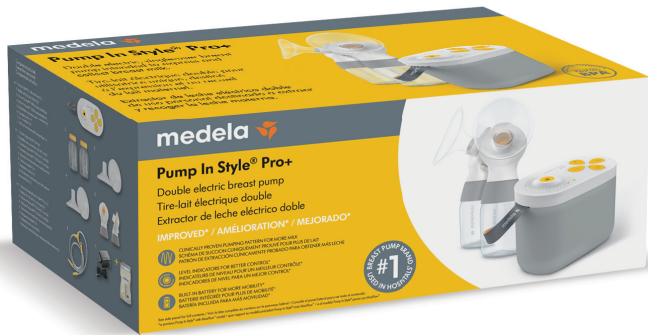

medela 

Pump In Style® Pro+ Traditional

Clinically proven pumping performance anytime, anywhere

What's New?

More freedom. Now rechargeable.

- Built-in battery for portability (Pro+ only)

Bringing our clinically proven performance and comfort to more moms through Pump In Style Pro+.

- Similar pumping pattern to Symphony's Maintain mode
- Similar 16 vacuum levels and level 3 start

No more guess work.

- Vacuum level indicators
- Pumping mode indicator
- Battery level indicator (Pro+ only)

Quick build and hold to optimize milk output and optimized hold and gentle release of the nipple tissue for comfort.

What's Included

- x1 Pump In Style® Pro+ Breast Pump
- x1 Power Adaptor
- x2 Connector with Membranes
- x2 Bottles with Lids 5oz/150mL
- x2 21 mm PersonalFit™ PLUS Breast Shields
- x2 24mm PersonalFit™ PLUS Breast Shields
- x1 Complete Tubing
- x1 Easy Pour Breast Milk Storage Bags 4ct

Item Number	Product Name	UPC	Package Information			Shipper Information		
			Unit Count	Dimensions (in.)	Weight (lbs.)	Qty/Case	Dimensions (in.)	Weight (lbs.)
101047091	Pump In Style® Pro+ Traditional	020451470917	1	6.3 x 11.77 x 4.84	3.1	1	6.75 x 12.25 x 5.75	3.3