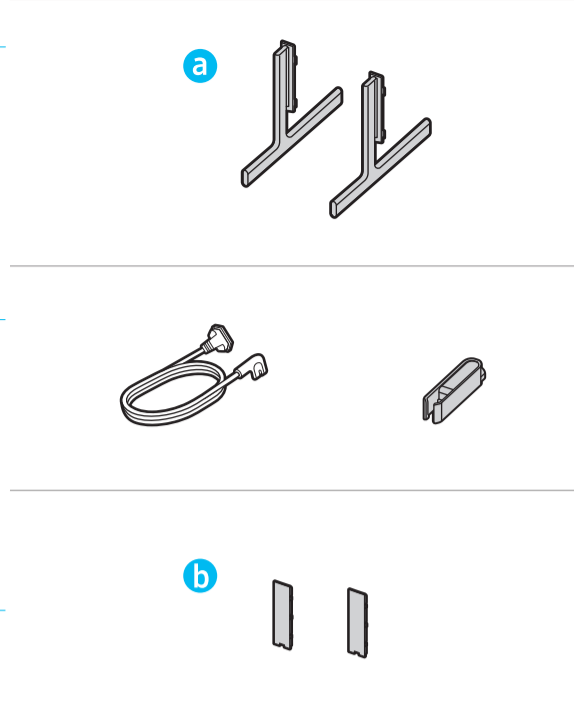

	A	B	C	D	E	F	G	H	I
50QN8*H 50QNH8*	43.7 inches (1110.2 mm) (111.02 cm)	25.4 inches (643.9 mm) (64.39 cm)	2.0 inches (51.7 mm) (5.17 cm)	26.8 inches (680.0 mm) (68.00 cm)	27.8 inches (705.0 mm) (70.50 cm)	8.6 inches (218.0 mm) (21.80 cm)	49.5 inches (125 cm) (125 cm)	24.5 lbs (11.1 kg) (11,1 kr)	25.1 lbs (11.4 kg) (11,4 kr)
55QN8*H 55QNH8*	48.2 inches (1224.0 mm) (122.40 cm)	27.9 inches (708.0 mm) (70.80 cm)	2.0 inches (52.0 mm) (5.20 cm)	29.3 inches (744.0 mm) (74.40 cm)	30.3 inches (769.0 mm) (76.90 cm)	8.6 inches (218.0 mm) (21.80 cm)	54.6 inches (138 cm) (138 cm)	29.1 lbs (13.2 kg) (13,2 kr)	29.8 lbs (13.5 kg) (13,5 kr)
65QN8*H 65QNH8*	56.8 inches (1442.9 mm) (144.29 cm)	32.7 inches (831.2 mm) (83.12 cm)	2.0 inches (52.0 mm) (5.20 cm)	34.1 inches (867.1 mm) (86.71 cm)	35.1 inches (892.1 mm) (89.21 cm)	10.1 inches (256.8 mm) (25.68 cm)	64.5 inches (163 cm) (163 cm)	37.9 lbs (17.2 kg) (17,2 kr)	38.8 lbs (17.6 kg) (17,6 kr)
75QN8*H 75QNH8*	65.6 inches (1666.6 mm) (166.66 cm)	37.7 inches (957.8 mm) (95.78 cm)	2.1 inches (52.3 mm) (5.23 cm)	39.1 inches (993.8 mm) (99.38 cm)	40.1 inches (1018.8 mm) (101.88 cm)	12.6 inches (319.8 mm) (31.98 cm)	74.5 inches (189 cm) (189 cm)	50.7 lbs (23.0 kg) (23,0 kr)	51.8 lbs (23.5 kg) (23,5 kr)

*: 0-9, A-Z

	VESA A x B (mm) VESA A x B (mm)	C (mm) C (mm)	D x 4
50QN8*H 50QNH8*	200 x 200	18-20	M8
55QN8*H 55QNH8*	300 x 200	18-20	M8
65QN8*H 65QNH8*	400 x 300	18-20	M8
75QN8*H 75QNH8*	400 x 300	18-20	M8