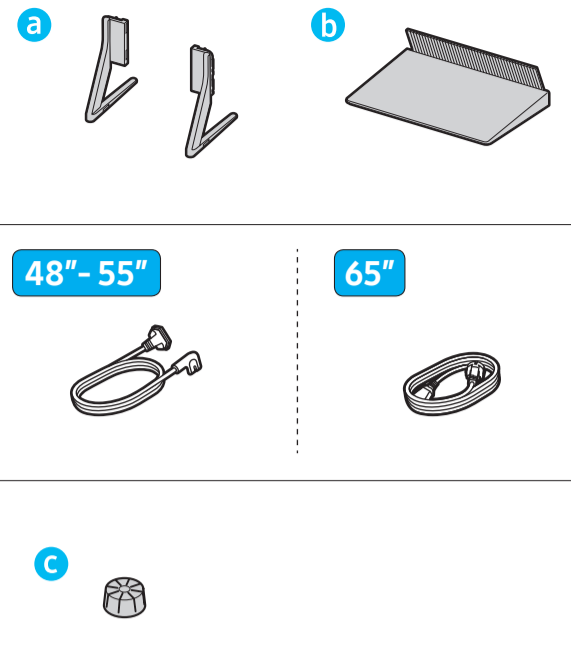

1

48"

55"

65"

2

3

R ✓ L

L ✗ R

	A	B	C	D	E	F	G	H
48S9*H 48SH9*	42.1 inches (1069.3 mm) (106.93 cm)	24.4 inches (619.9 mm) (61.99 cm)	1.6 inches (39.6 mm) (3.96 cm)	27.0 inches (685.9 mm) (68.59 cm)	10.4 inches (265.2 mm) (26.52 cm)	47.5 inches (120 cm) (120 cm)	23.4 lbs (10.6 kg) (10,6 kr)	26.2 lbs (11.9 kg) (11,9 kr)
55S9*H 55SH9*	48.2 inches (1225.4 mm) (122.54 cm)	27.9 inches (708.6 mm) (70.86 cm)	1.6 inches (39.9 mm) (3.99 cm)	30.5 inches (773.6 mm) (77.36 cm)	10.4 inches (265.2 mm) (26.52 cm)	54.6 inches (138 cm) (138 cm)	32.2 lbs (14.6 kg) (14,6 kr)	35.1 lbs (15.9 kg) (15,9 kr)
65S9*H 65SH9*	56.9 inches (1444.3 mm) (144.43 cm)	32.7 inches (831.7 mm) (83.17 cm)	1.6 inches (39.9 mm) (3.99 cm)	35.3 inches (896.7 mm) (89.67 cm)	10.4 inches (265.2 mm) (26.52 cm)	64.5 inches (163 cm) (163 cm)	42.1 lbs (19.1 kg) (19,1 kr)	45.0 lbs (20.4 kg) (20,4 kr)

*: 0-9, A-Z

	VESA A x B (mm) VESA A x B (mm)	C (mm) C (mm)	D x 4
48S9*H 48SH9*	300 x 200	28-30	M8
55S9*H 55SH9*	300 x 200	28-30	M8
65S9*H 65SH9*	300 x 200	28-30	M8

*: 0-9, A-Z