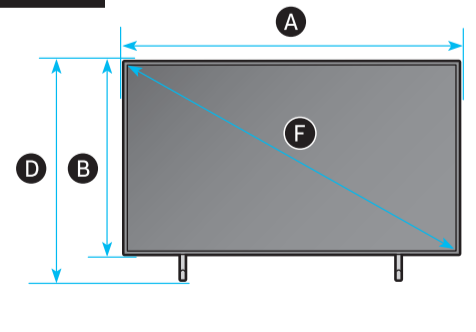

USB	USB ↔	OPTICAL	
ARC	HDMI (eARC)		LAN
	HDMI		ANT

3

83"

R

L

4

5

83"

6

7

*: 0-9, A-Z

	A	B	C	D	E	F	G	H
77S8*H 77SH8*	67.8 inches (1721.4 mm)	39.0 inches (991.4 mm)	1.3 inches (33.9 mm)	41.7 inches (1060.0 mm)	13.0 inches (330.2 mm)	76.6 inches (194 cm)	61.9 lbs (28.1 kg)	63.5 lbs (28.8 kg)
83S8*H 83SH8*	72.8 inches (1849.0 mm)	41.7 inches (1059.0 mm)	1.4 inches (34.9 mm)	44.5 inches (1129.5 mm)	13.7 inches (348.7 mm)	82.5 inches (209 cm)	72.5 lbs (32.9 kg)	74.7 lbs (33.9 kg)

*: 0-9, A-Z

	VESA A x B (mm)	C (mm)	D x 4
77S8*H 77SH8*	400 x 300	19-21	M8
83S8*H 83SH8*	400 x 300	19-21	M8