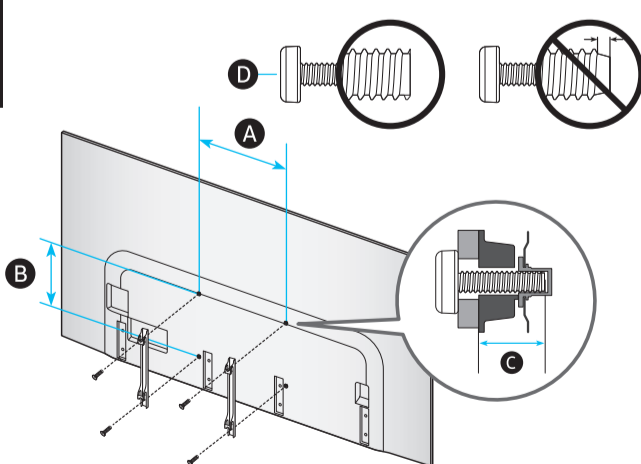

USB	USB ↔	OPTICAL	
ARC	HDMI (eARC)		LAN
	HDMI		ANT

3

83"

R

L

4

5

83"

6

7

*: 0-9, A-Z

	A	B	C	D	E	F	G	H
77S8*H 77SH8*	67.8 inches (1721.4 mm)	39.0 inches (991.4 mm)	1.3 inches (33.9 mm)	41.7 inches (1060.0 mm)	13.0 inches (330.2 mm)	76.6 inches (194 cm)	61.9 lbs (28.1 kg)	63.5 lbs (28.8 kg)
83S8*H 83SH8*	72.8 inches (1849.0 mm)	41.7 inches (1059.0 mm)	1.4 inches (34.9 mm)	44.5 inches (1129.5 mm)	13.7 inches (348.7 mm)	82.5 inches (209 cm)	72.5 lbs (32.9 kg)	74.7 lbs (33.9 kg)

*: 0-9, A-Z

	VESA A x B (mm)	C (mm)	D x 4
77S8*H 77SH8*	400 x 300	19-21	M8
83S8*H 83SH8*	400 x 300	19-21	M8