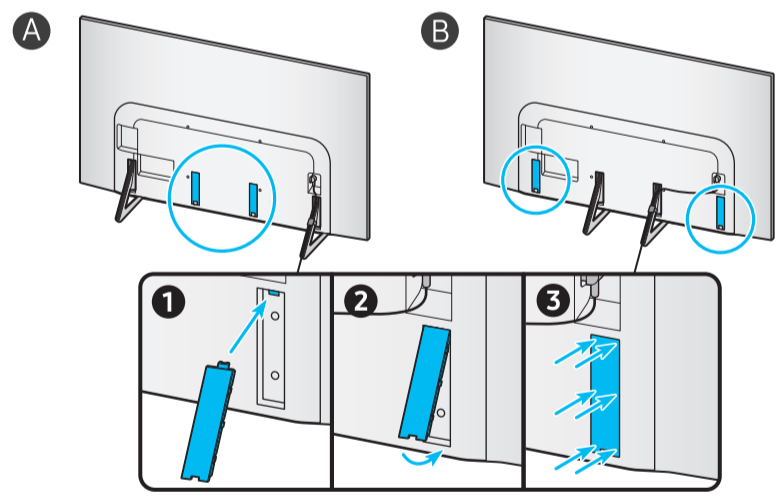

USB	USB ↔	OPTICAL	
ARC	HDMI (eARC)		LAN
	HDMI		ANT

3

83"

R

L

4

5

83"

6

7

*: 0-9, A-Z

	A	B	C	D	E	F	G	H
77S8*H 77SH8*	67.8 inches (1721.4 mm)	39.0 inches (991.4 mm)	1.3 inches (33.9 mm)	41.7 inches (1060.0 mm)	13.0 inches (330.2 mm)	76.6 inches (194 cm)	61.9 lbs (28.1 kg)	63.5 lbs (28.8 kg)
83S8*H 83SH8*	72.8 inches (1849.0 mm)	41.7 inches (1059.0 mm)	1.4 inches (34.9 mm)	44.5 inches (1129.5 mm)	13.7 inches (348.7 mm)	82.5 inches (209 cm)	72.5 lbs (32.9 kg)	74.7 lbs (33.9 kg)