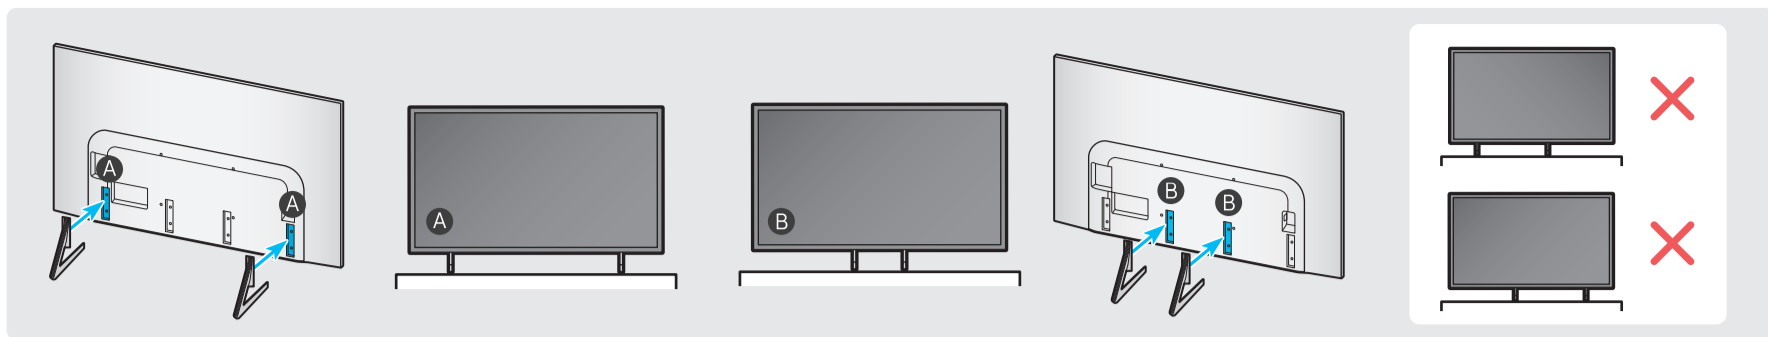

USB	USB ↔	OPTICAL	
ARC	HDMI (eARC)		LAN
	HDMI		ANT

3

83"

R

L

4

5

83"