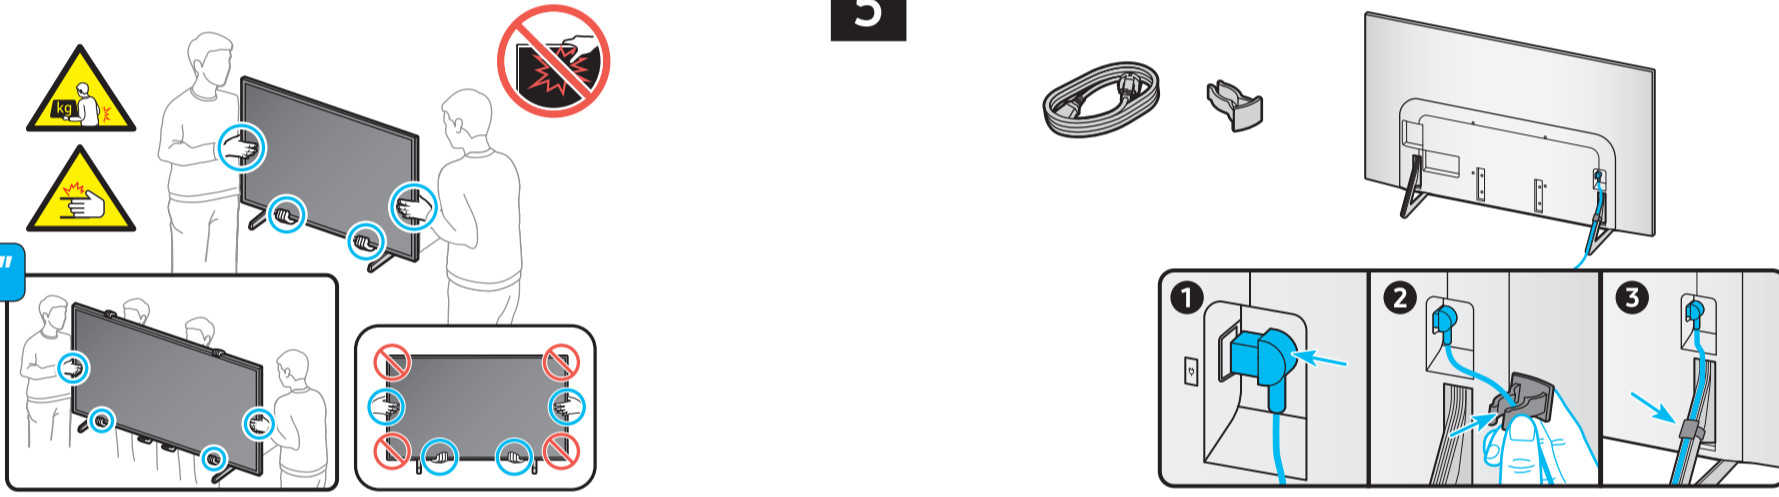

USB	USB ↔	OPTICAL	
ARC	HDMI (eARC)		LAN
	HDMI		ANT

3

83"

R

L

4

5

83"