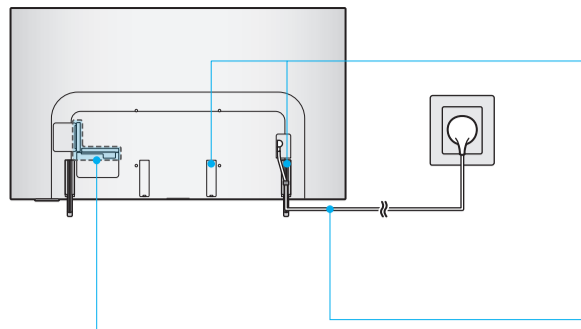

USB	USB ↔	OPTICAL	
ARC	HDMI (eARC)		LAN
	HDMI		ANT

3

83"

R

L

4

5

83"

6

7

*: 0-9, A-Z

	A	B	C	D	E	F	G	H
77S8*H 77SH8*	67.8 inches (1721.4 mm)	39.0 inches (991.4 mm)	1.3 inches (33.9 mm)	41.7 inches (1060.0 mm)	13.0 inches (330.2 mm)	76.6 inches (194 cm)	61.9 lbs (28.1 kg)	63.5 lbs (28.8 kg)
83S8*H 83SH8*	72.8 inches (1849.0 mm)	41.7 inches (1059.0 mm)	1.4 inches (34.9 mm)	44.5 inches (1129.5 mm)	13.7 inches (348.7 mm)	82.5 inches (209 cm)	72.5 lbs (32.9 kg)	74.7 lbs (33.9 kg)