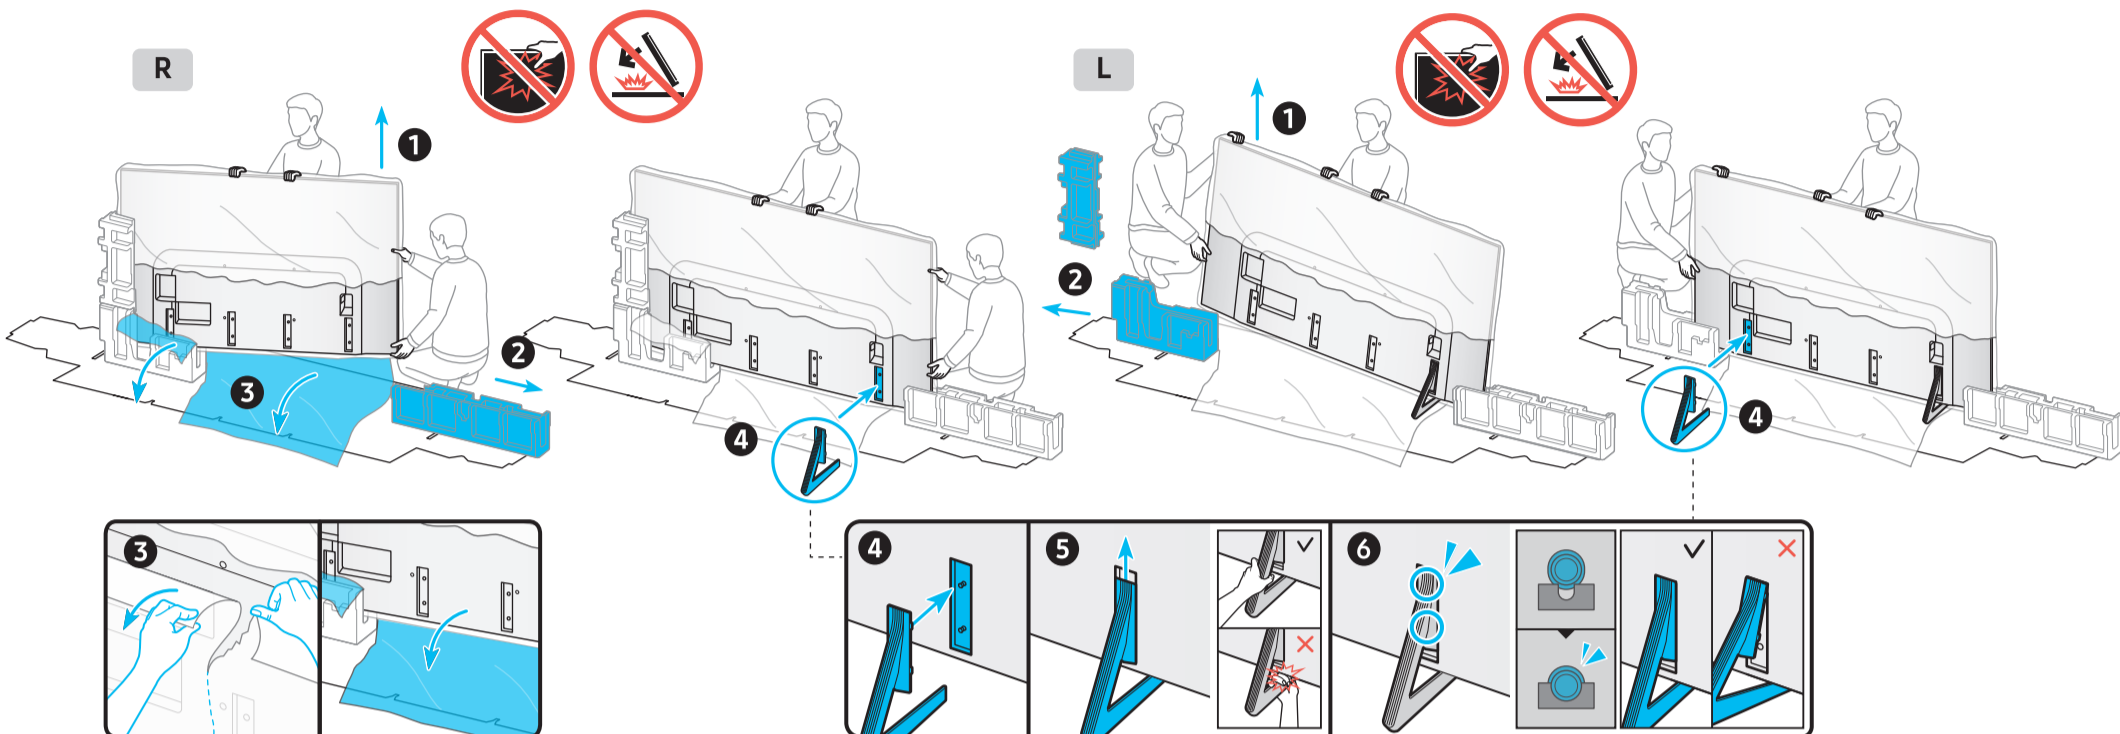

USB	USB ↔	OPTICAL	
ARC	HDMI (eARC)		LAN
	HDMI		ANT

3

83"

R

L

4

5

83"