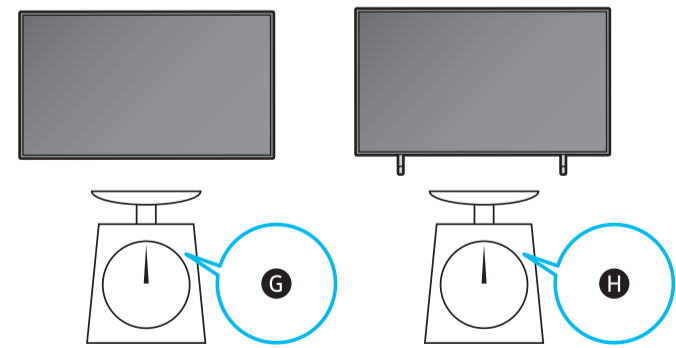

3

83"

R

L

4

5

83"

6

7

*: 0-9, A-Z

	A	B	C	D	E	F	G	H
77S8*H 77SH8*	67.8 inches (1721.4 mm)	39.0 inches (991.4 mm)	1.3 inches (33.9 mm)	41.7 inches (1060.0 mm)	13.0 inches (330.2 mm)	76.6 inches (194 cm)	61.9 lbs (28.1 kg)	63.5 lbs (28.8 kg)
83S8*H 83SH8*	72.8 inches (1849.0 mm)	41.7 inches (1059.0 mm)	1.4 inches (34.9 mm)	44.5 inches (1129.5 mm)	13.7 inches (348.7 mm)	82.5 inches (209 cm)	72.5 lbs (32.9 kg)	74.7 lbs (33.9 kg)

*: 0-9, A-Z

	VESA A x B (mm)	C (mm)	D x 4
77S8*H 77SH8*	400 x 300	19-21	M8
83S8*H 83SH8*	400 x 300	19-21	M8