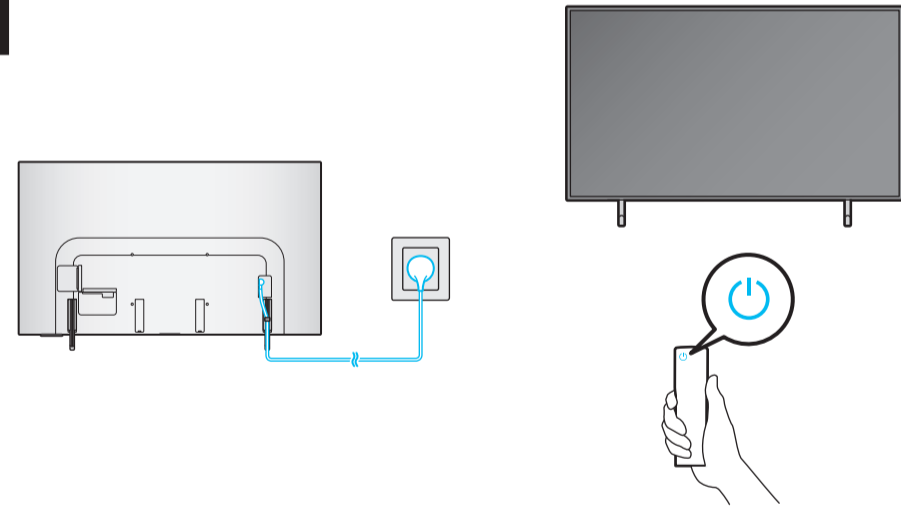

3

83"

R

L

4

5

83"

6

7

*: 0-9, A-Z

	A	B	C	D	E	F	G	H
77S8*H 77SH8*	67.8 inches (1721.4 mm)	39.0 inches (991.4 mm)	1.3 inches (33.9 mm)	41.7 inches (1060.0 mm)	13.0 inches (330.2 mm)	76.6 inches (194 cm)	61.9 lbs (28.1 kg)	63.5 lbs (28.8 kg)
83S8*H 83SH8*	72.8 inches (1849.0 mm)	41.7 inches (1059.0 mm)	1.4 inches (34.9 mm)	44.5 inches (1129.5 mm)	13.7 inches (348.7 mm)	82.5 inches (209 cm)	72.5 lbs (32.9 kg)	74.7 lbs (33.9 kg)

*: 0-9, A-Z

	VESA A x B (mm)	C (mm)	D x 4
77S8*H 77SH8*	400 x 300	19-21	M8
83S8*H 83SH8*	400 x 300	19-21	M8