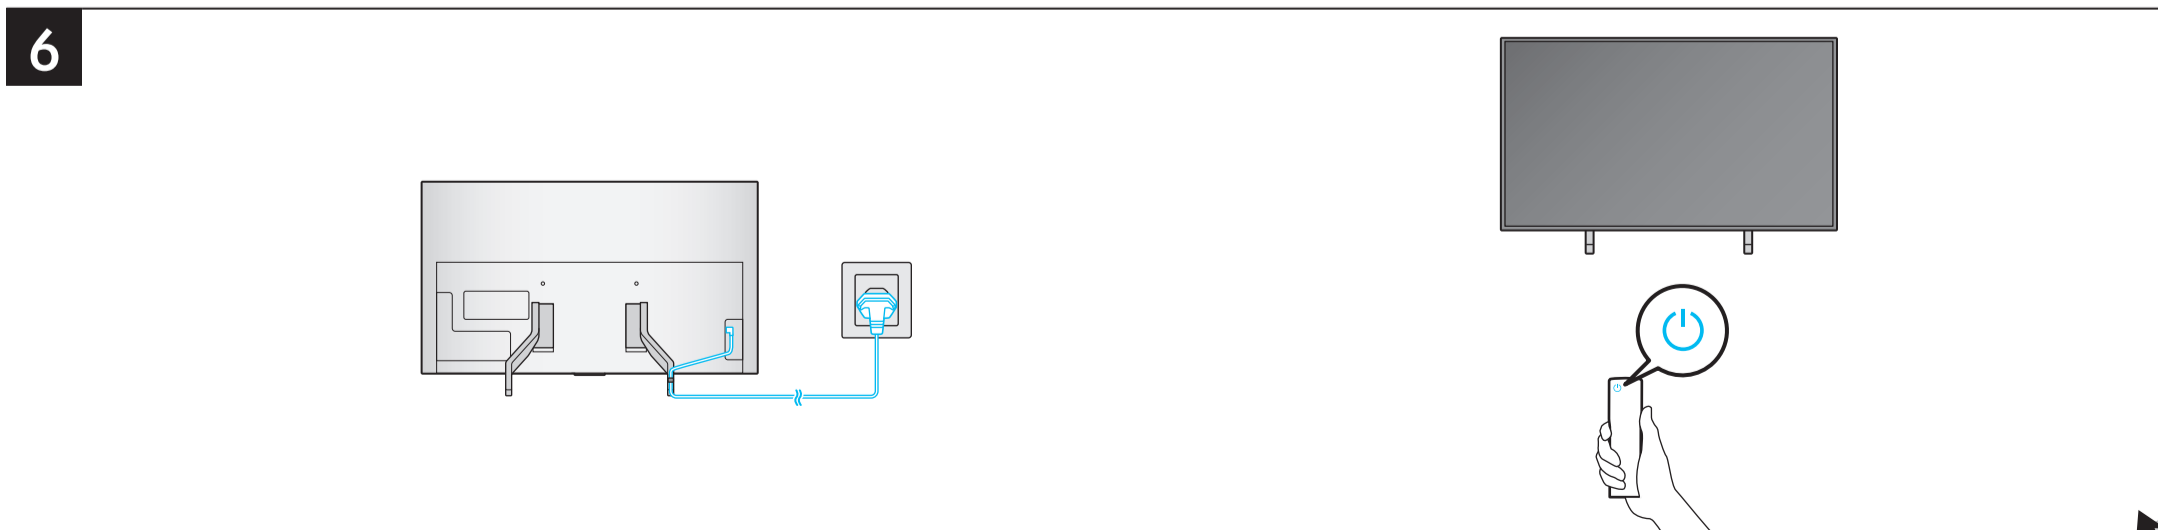

	A	B	C	D	E	F	G	H
48S8*H	42.1 inches	24.4 inches	1.6 inches	26.9 inches	8.2 inches	47.5 inches	23.1 lbs	25.1 lbs
48SH8*	(1069.3 mm)	(619.9 mm)	(39.6 mm)	(682.6 mm)	(209.5 mm)	(120 cm)	(10.5 kg)	(11.4 kg)
48S9*H	(1069.3 mm)	(619.9 mm)	(39.6 mm)	(682.6 mm)	(209.5 mm)	(120 cm)	(10.5 kr)	(11.4 kr)
48SH9*	(106.93 cm)	(61.99 cm)	(3.96 cm)	(68.26 cm)	(20.95 cm)	(120 cm)		

*: 0-9, A-Z

	VESA A x B (mm) VESA A x B (mm)	C (mm) C (mm)	D x 4
48S8*H 48SH8* 48S9*H 48SH9*	300 x 200	28-30	M8

*: 0-9, A-Z