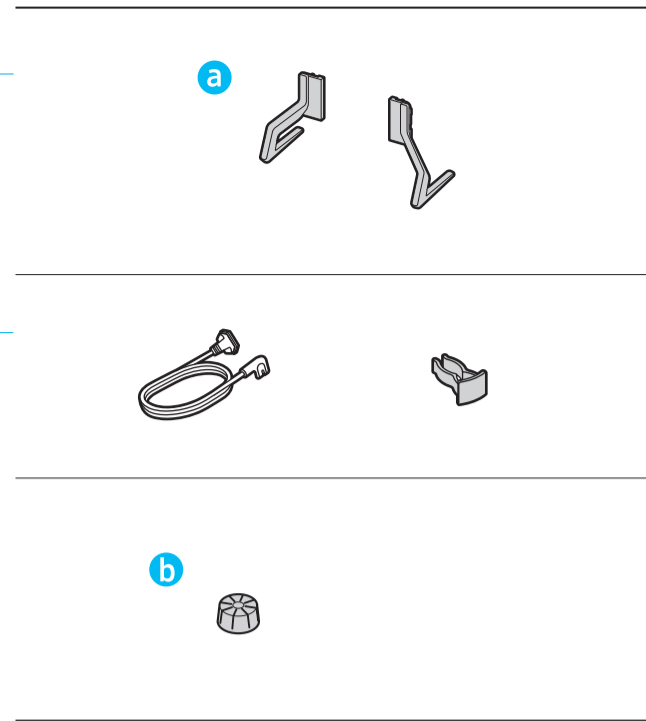

	A	B	C	D	E	F	G	H
48S8*H	42.1 inches	24.4 inches	1.6 inches	26.9 inches	8.2 inches	47.5 inches	23.1 lbs	25.1 lbs
48SH8*	(1069.3 mm)	(619.9 mm)	(39.6 mm)	(682.6 mm)	(209.5 mm)	(120 cm)	(10.5 kg)	(11.4 kg)
48S9*H	(1069.3 mm)	(619.9 mm)	(39.6 mm)	(682.6 mm)	(209.5 mm)	(120 cm)	(10.5 kr)	(11.4 kr)
48SH9*	(106.93 cm)	(61.99 cm)	(3.96 cm)	(68.26 cm)	(20.95 cm)	(120 cm)		

*: 0-9, A-Z

	VESA A x B (mm) VESA A x B (mm)	C (mm) C (mm)	D x 4
48S8*H 48SH8* 48S9*H 48SH9*	300 x 200	28-30	M8

*: 0-9, A-Z