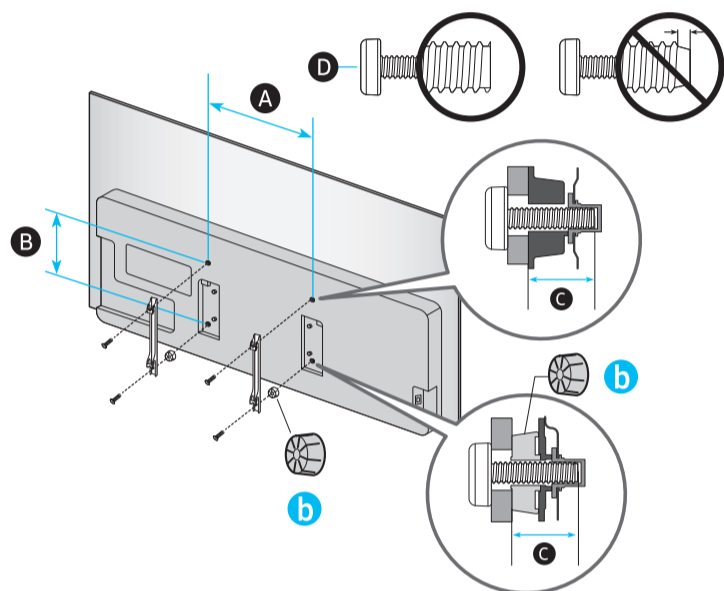

	A	B	C	D	E	F	G	H
48S8*H	42.1 inches	24.4 inches	1.6 inches	26.9 inches	8.2 inches	47.5 inches	23.1 lbs	25.1 lbs
48SH8*	(1069.3 mm)	(619.9 mm)	(39.6 mm)	(682.6 mm)	(209.5 mm)	(120 cm)	(10.5 kg)	(11.4 kg)
48S9*H	(1069.3 mm)	(619.9 mm)	(39.6 mm)	(682.6 mm)	(209.5 mm)	(120 cm)	(10.5 kr)	(11.4 kr)
48SH9*	(106.93 cm)	(61.99 cm)	(3.96 cm)	(68.26 cm)	(20.95 cm)	(120 cm)		

*: 0-9, A-Z

	VESA A x B (mm) VESA A x B (mm)	C (mm) C (mm)	D x 4
48S8*H 48SH8* 48S9*H 48SH9*	300 x 200	28-30	M8

*: 0-9, A-Z