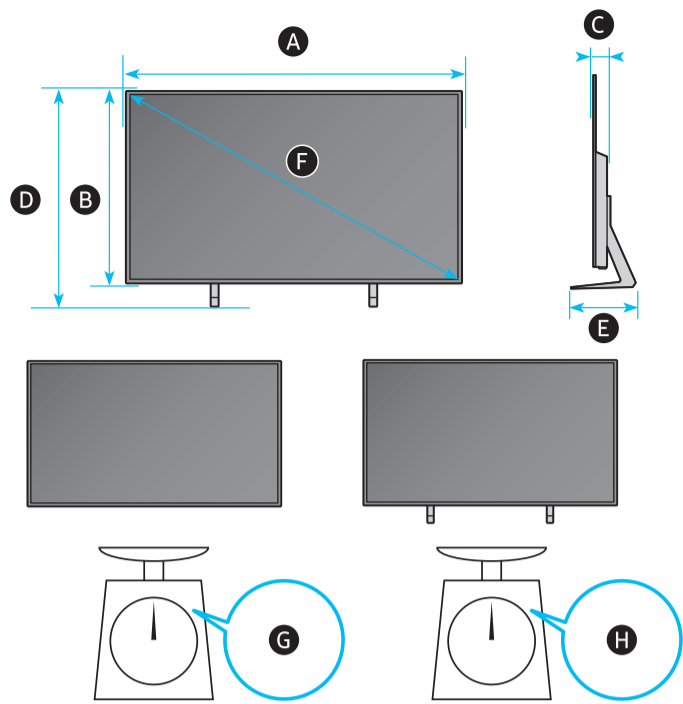

	A	B	C	D	E	F	G	H
48S8*H	42.1 inches	24.4 inches	1.6 inches	26.9 inches	8.2 inches	47.5 inches	23.1 lbs	25.1 lbs
48SH8*	(1069.3 mm)	(619.9 mm)	(39.6 mm)	(682.6 mm)	(209.5 mm)	(120 cm)	(10.5 kg)	(11.4 kg)
48S9*H	(1069.3 mm)	(619.9 mm)	(39.6 mm)	(682.6 mm)	(209.5 mm)	(120 cm)	(10.5 kr)	(11.4 kr)
48SH9*	(106.93 cm)	(61.99 cm)	(3.96 cm)	(68.26 cm)	(20.95 cm)	(120 cm)		

*: 0-9, A-Z

	VESA A x B (mm) VESA A x B (mm)	C (mm) C (mm)	D x 4
48S8*H 48SH8* 48S9*H 48SH9*	300 x 200	28-30	M8

*: 0-9, A-Z